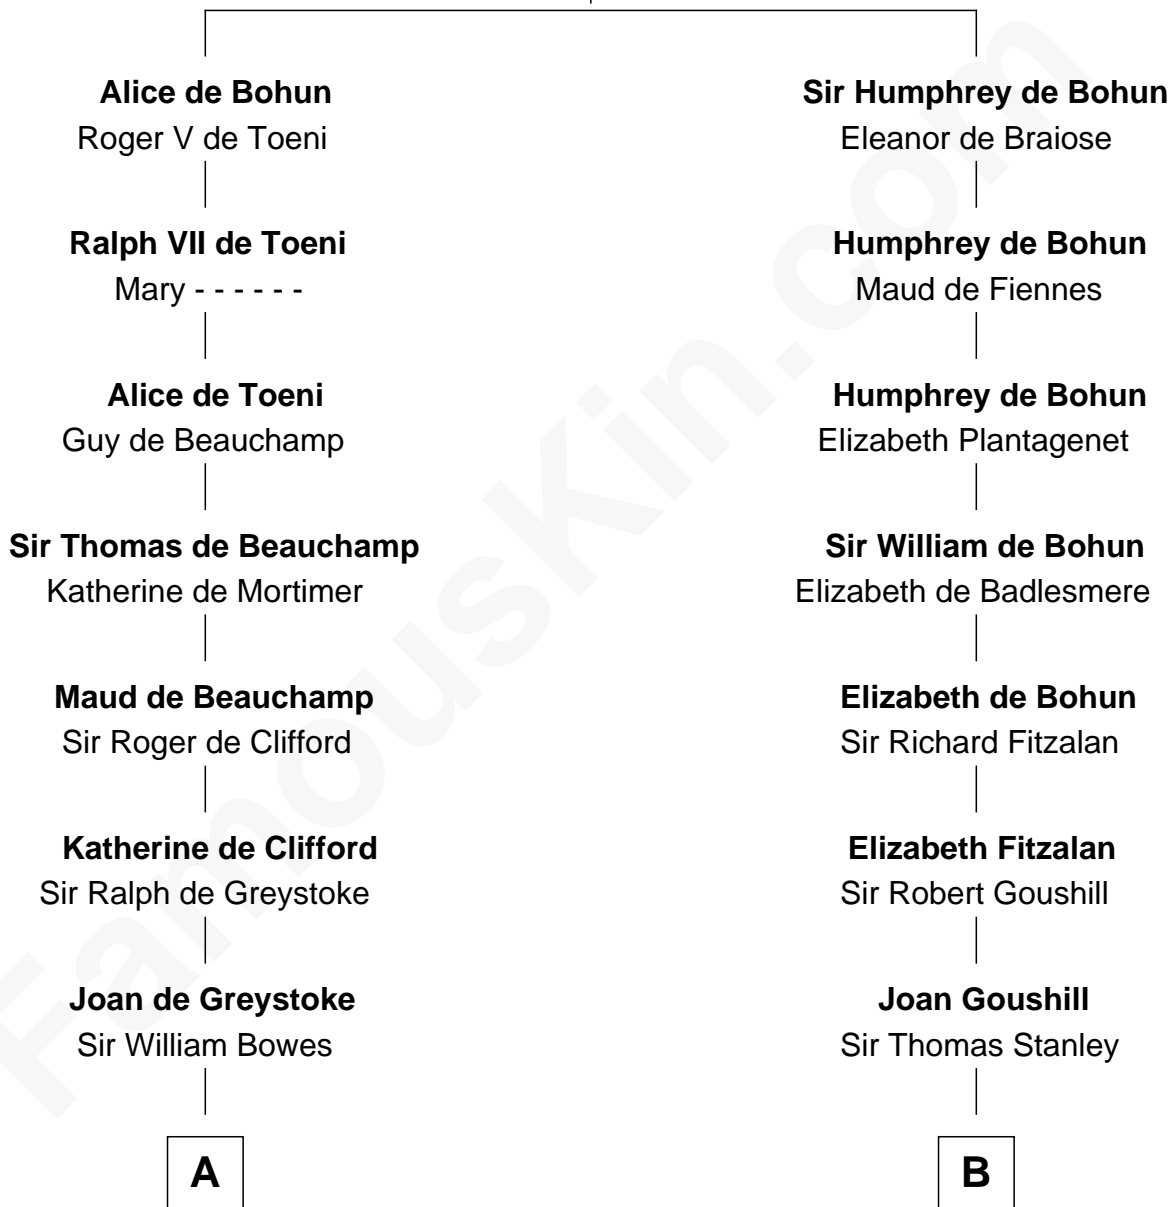

FamousKin.com
Relationship Chart of
William Howard Taft
27th U.S. President

17th cousin 4 times removed of
Thomas Sim Lee
2nd and 7th Governor of Maryland

Sir Humphrey de Bohun
Maud of Eu

C

Abner Rawson

Mary Allen

Rhoda Rawson

Aaron Taft

Peter Rawson Taft

Sylvia Howard

Alphonso Taft

Louisa Maria Torrey

William Howard Taft

27th U.S. President