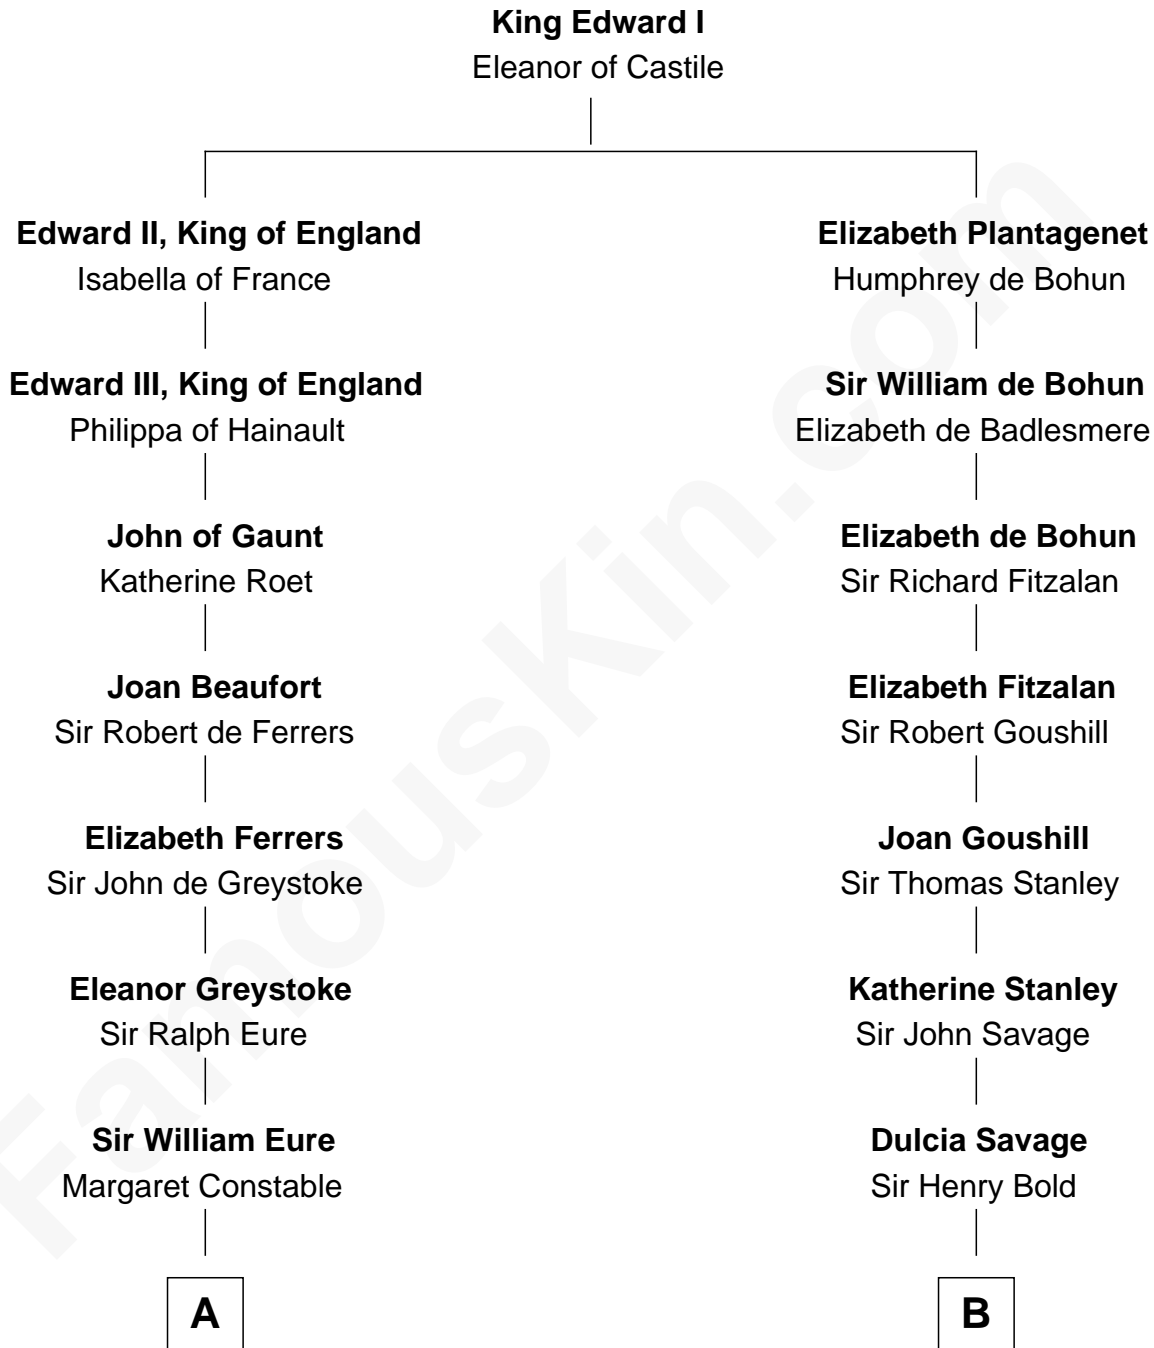

FamousKin.com
Relationship Chart of
William Howard Taft
27th U.S. President

15th cousin 5 times removed of
Thomas Sim Lee
2nd and 7th Governor of Maryland

C

—
Rhoda Rawson

Aaron Taft

—
Peter Rawson Taft

Sylvia Howard

—
Alphonso Taft

Louisa Maria Torrey

—
William Howard Taft

27th U.S. President

FamousKin.com