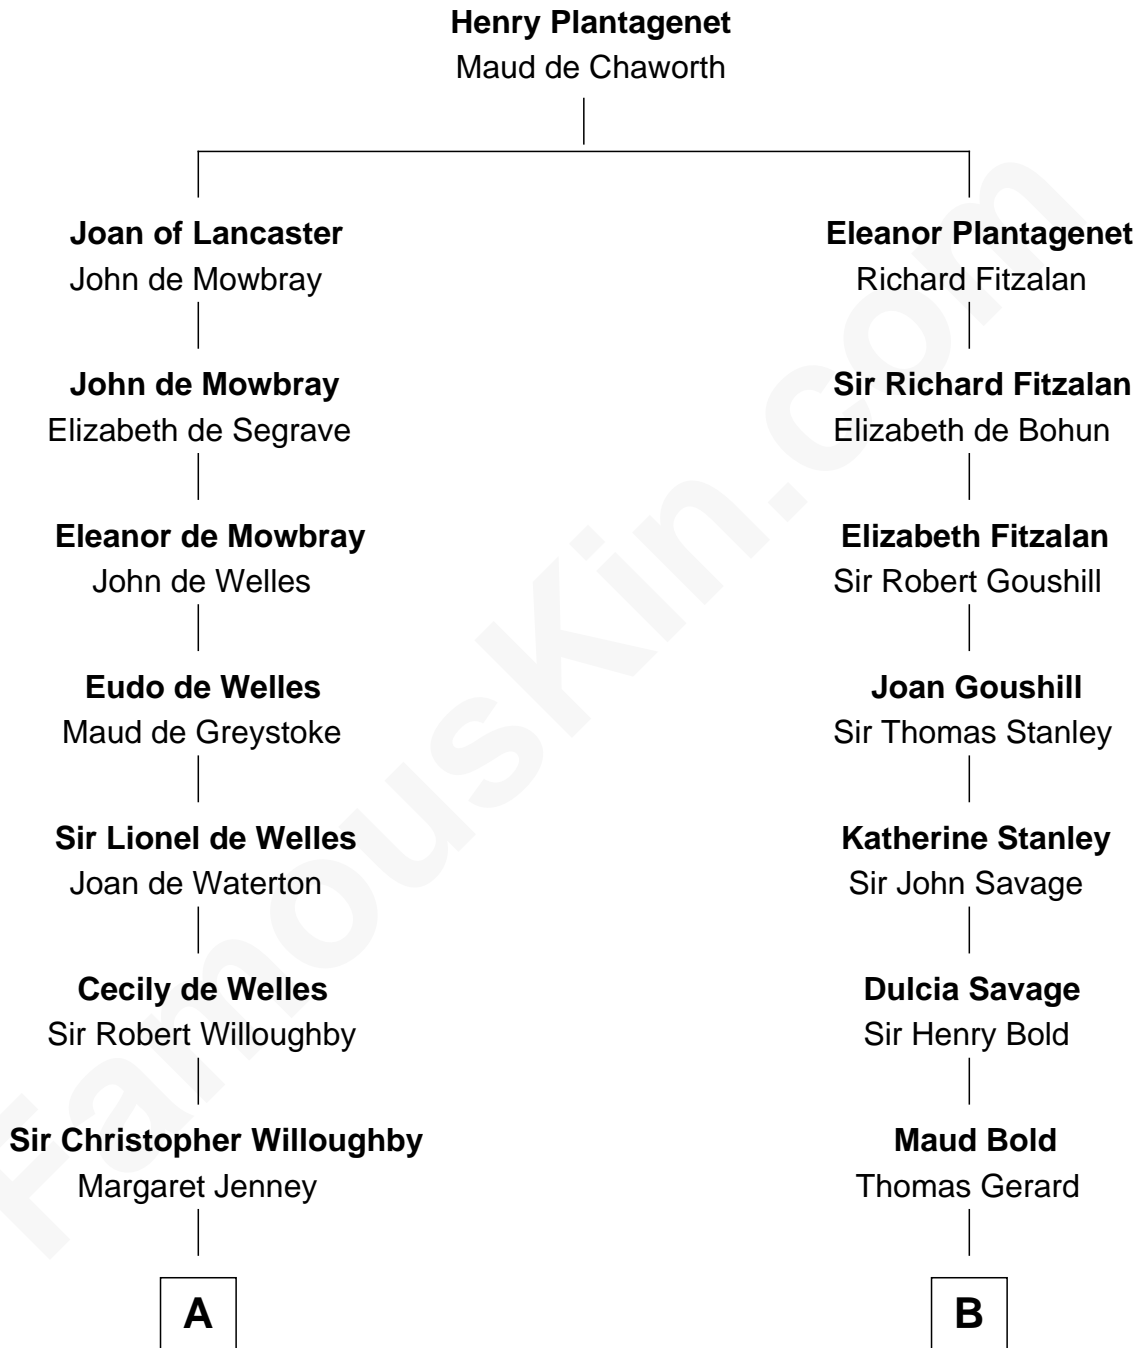

FamousKin.com
Relationship Chart of
William Howard Taft
27th U.S. President

14th cousin 5 times removed of
Thomas Sim Lee
2nd and 7th Governor of Maryland

C

—
Peter Rawson Taft

Sylvia Howard

—
Alphonso Taft

Louisa Maria Torrey

—
William Howard Taft

27th U.S. President

FamousKin.com