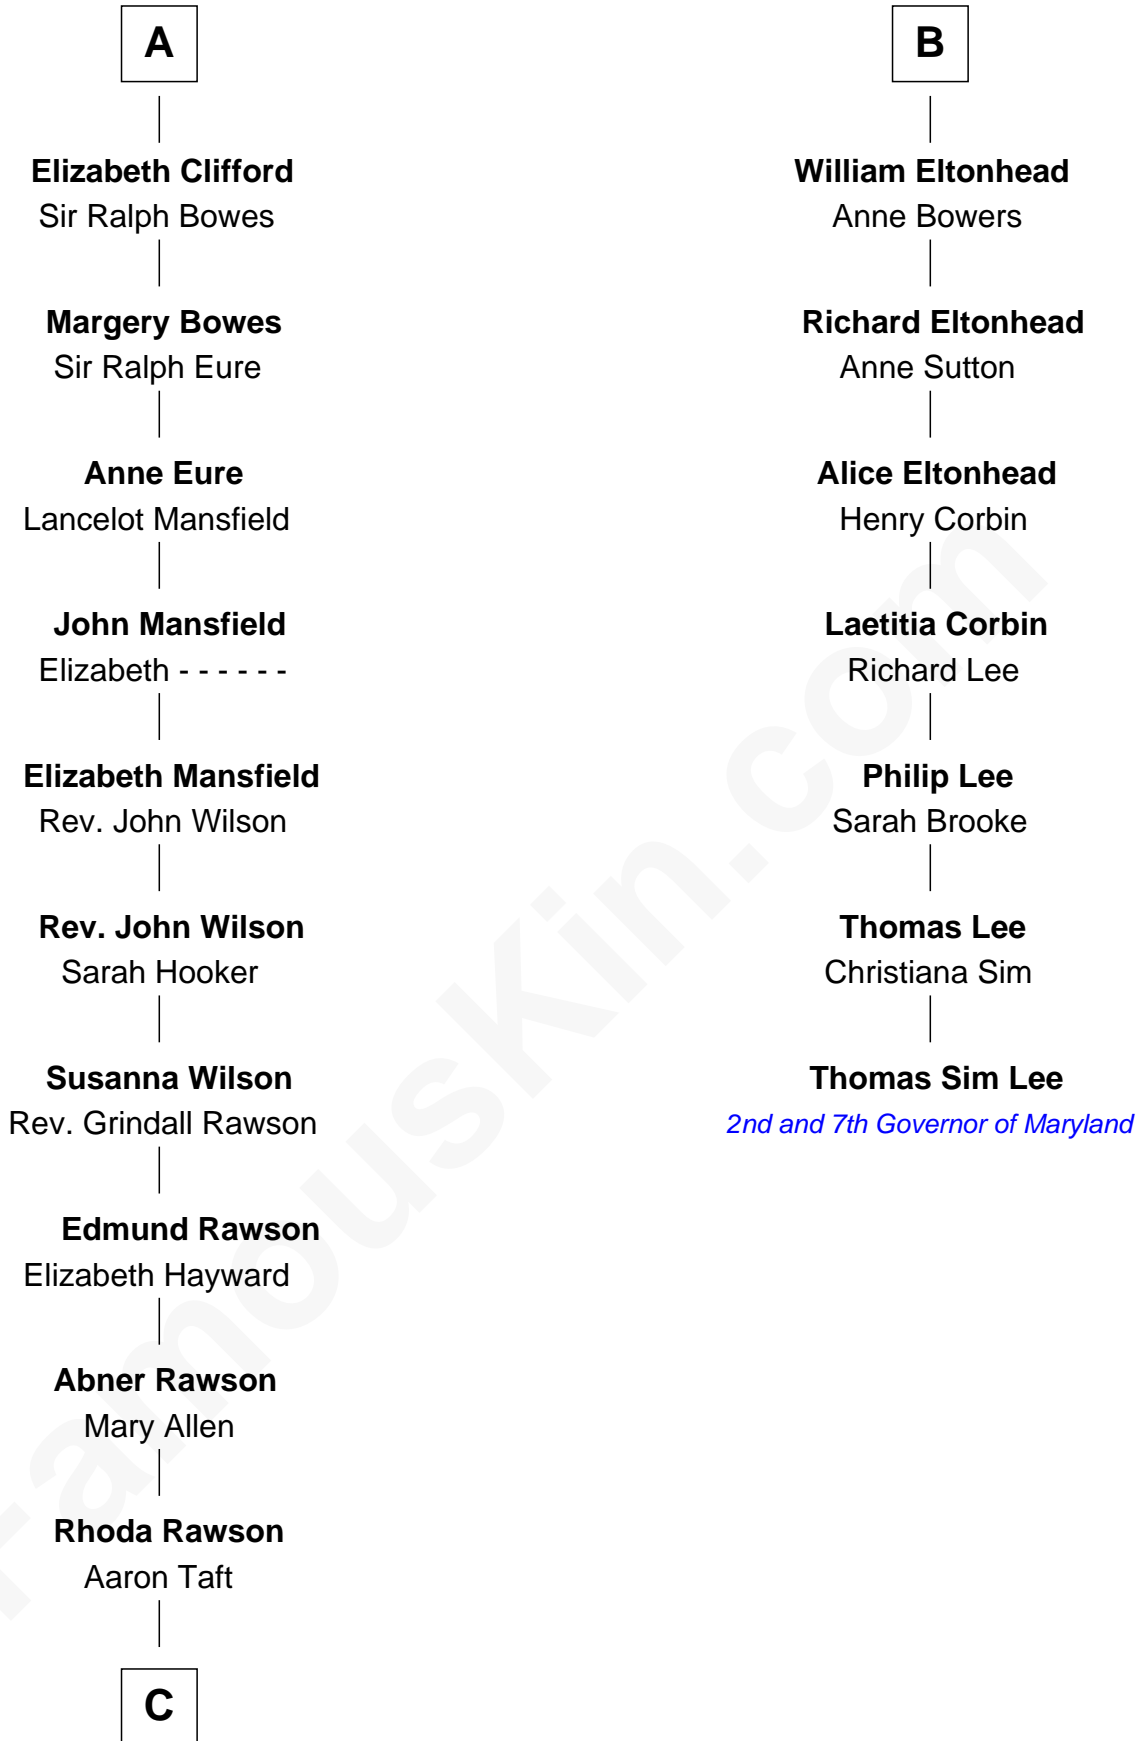

FamousKin.com
Relationship Chart of
William Howard Taft
27th U.S. President

13th cousin 6 times removed of
Thomas Sim Lee
2nd and 7th Governor of Maryland

C

—
Peter Rawson Taft

Sylvia Howard

—
Alphonso Taft

Louisa Maria Torrey

—
William Howard Taft

27th U.S. President

FamousKin.com