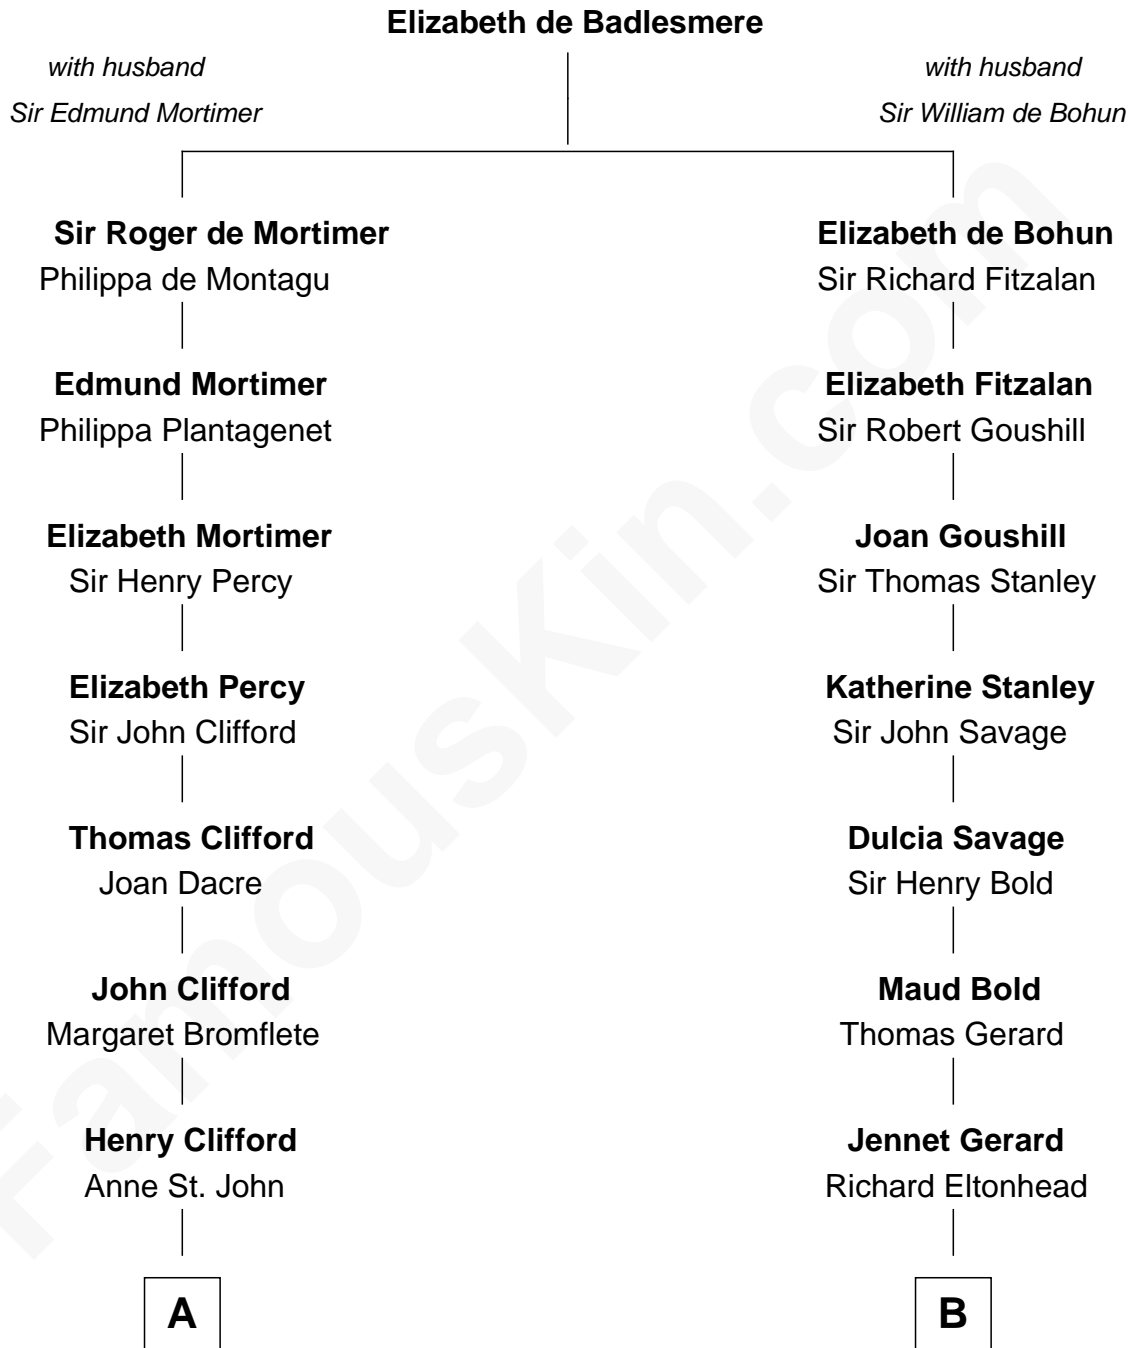

FamousKin.com
Relationship Chart of
William Howard Taft
27th U.S. President

13th cousin 6 times removed of
Thomas Sim Lee
2nd and 7th Governor of Maryland

C

—
Peter Rawson Taft

Sylvia Howard

—
Alphonso Taft

Louisa Maria Torrey

—
William Howard Taft

27th U.S. President

FamousKin.com