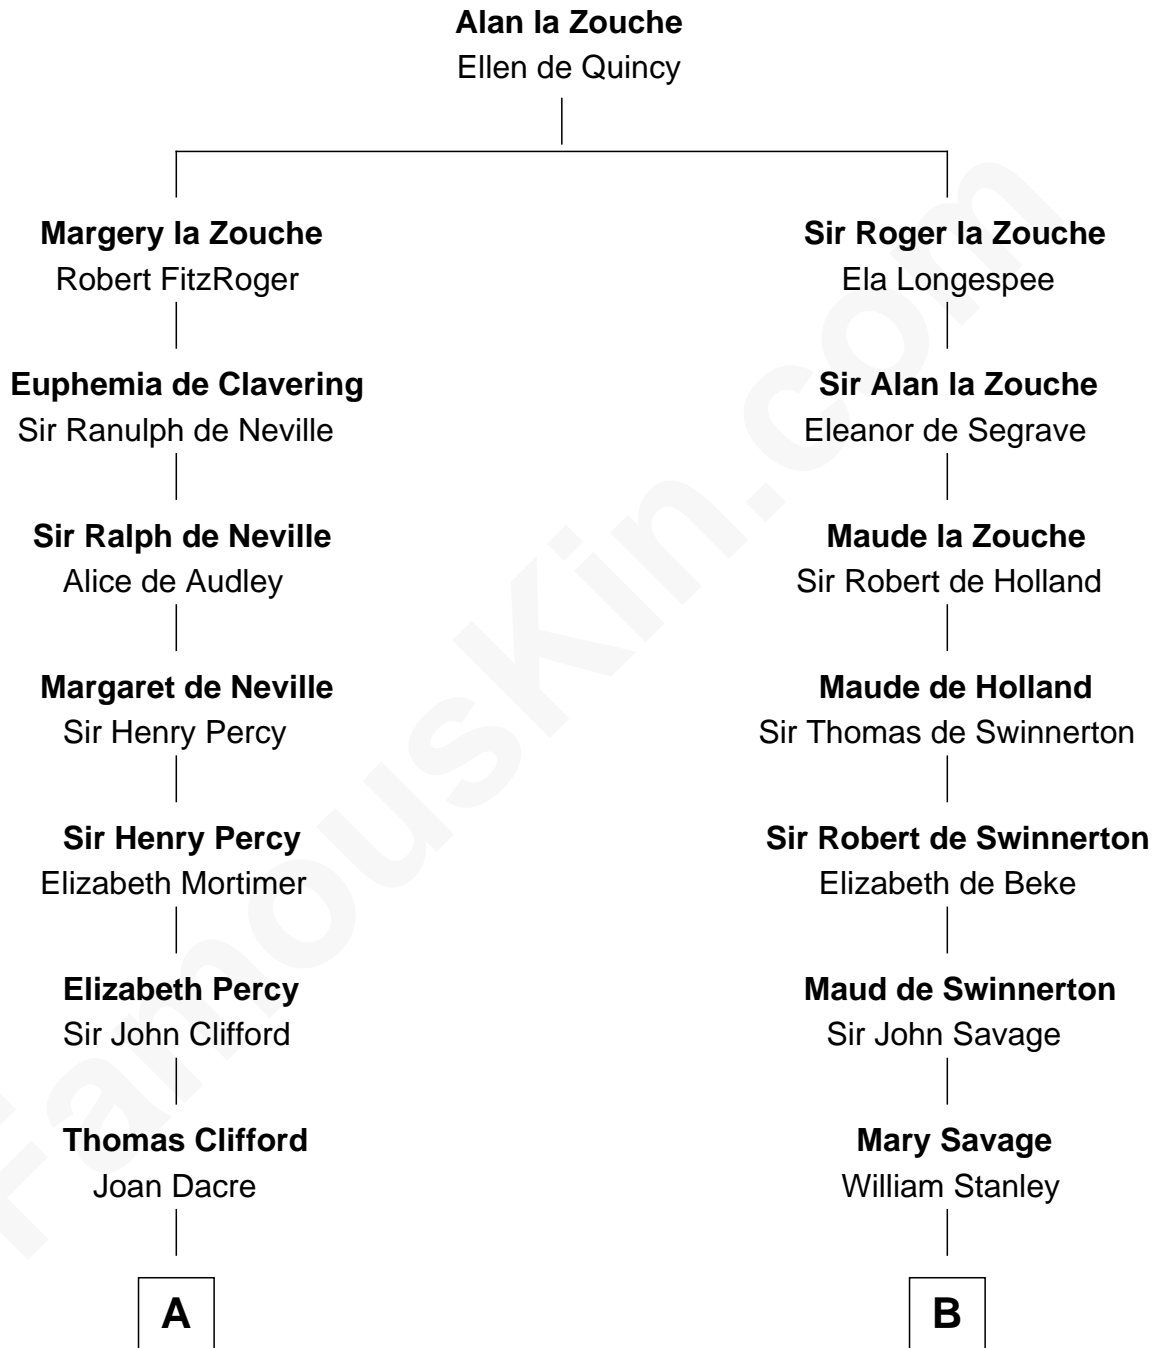

FamousKin.com
Relationship Chart of
William Howard Taft
27th U.S. President

18th cousin 3 times removed of
Edward Lloyd V
13th Governor of Maryland

C

Abner Rawson

Mary Allen

Rhoda Rawson

Aaron Taft

Peter Rawson Taft

Sylvia Howard

Alphonso Taft

Louisa Maria Torrey

William Howard Taft

27th U.S. President

D

Elizabeth Tayloe

Col. Edward Lloyd

Edward Lloyd V

13th Governor of Maryland

FamousKin.com