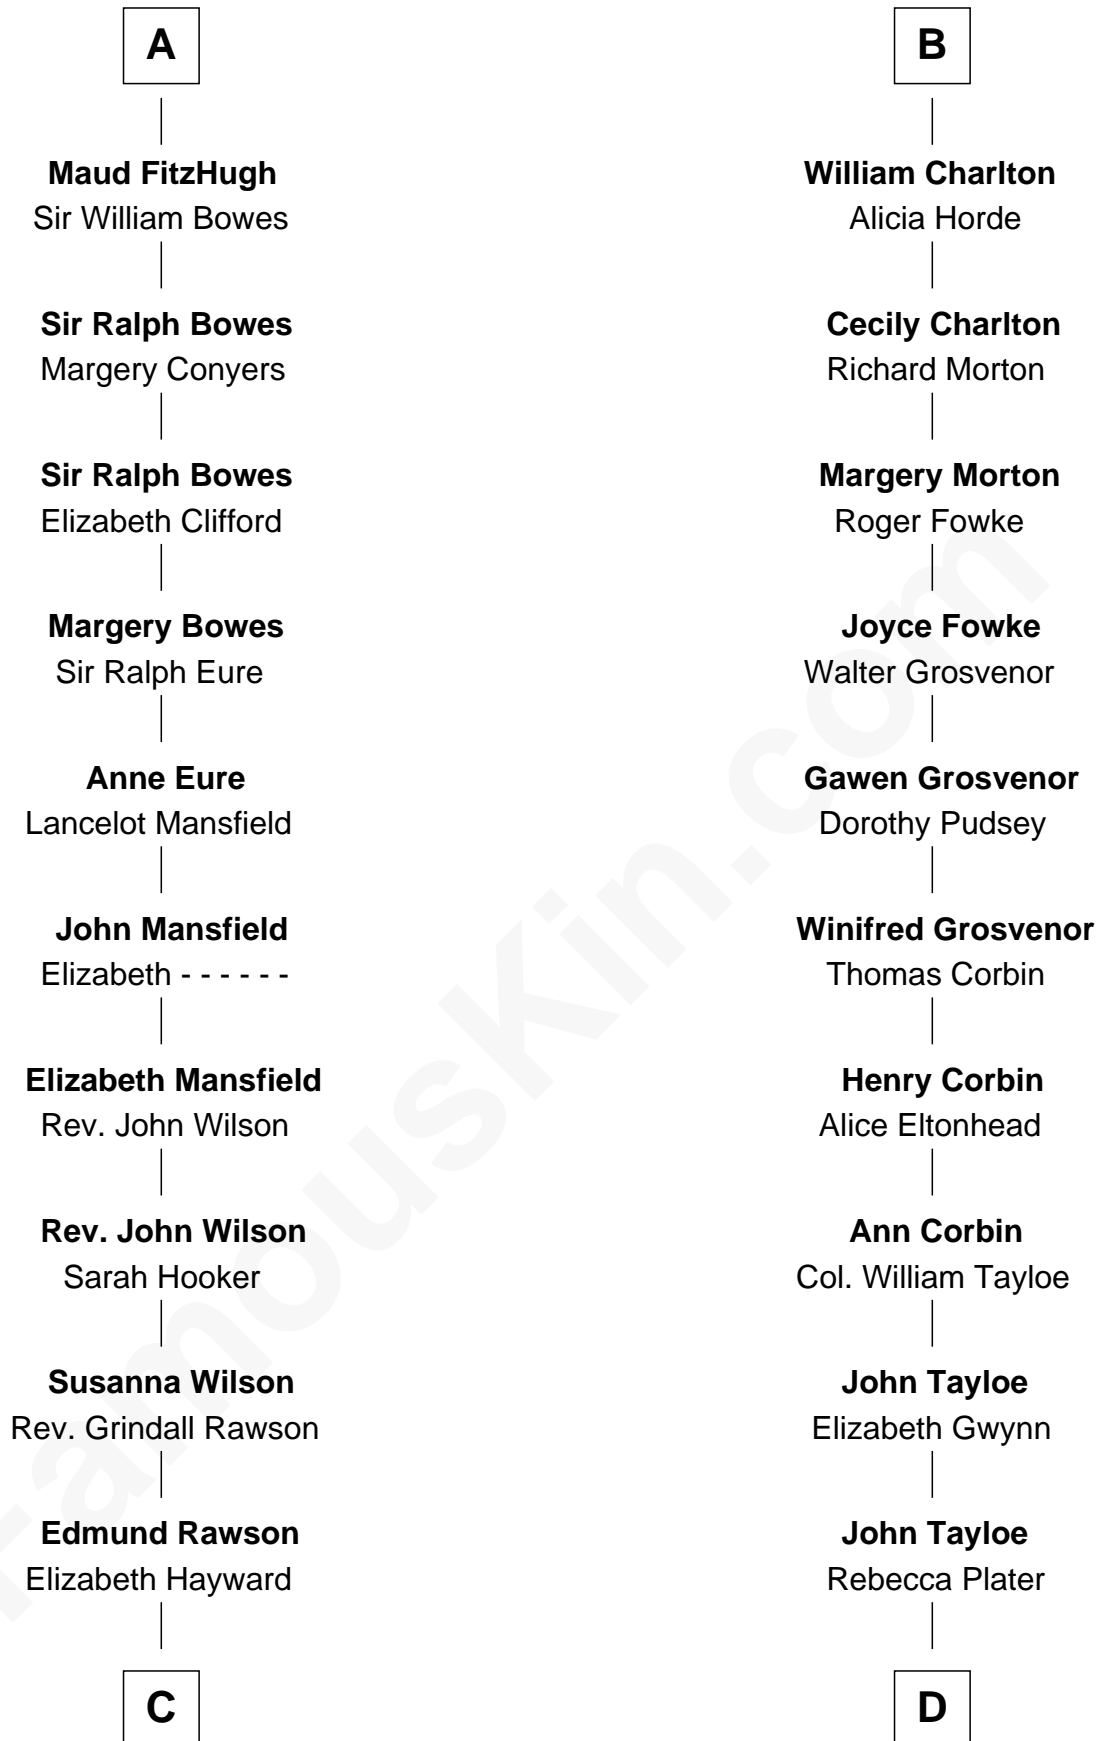

**FamousKin.com**  
**Relationship Chart of**  
**William Howard Taft**  
*27th U.S. President*

**18th cousin 3 times removed of**  
**Edward Lloyd V**  
*13th Governor of Maryland*

**Sir Roger de Somery**  
 Nichole d'Aubenev

**C**

**Abner Rawson**

Mary Allen

**Rhoda Rawson**

Aaron Taft

**Peter Rawson Taft**

Sylvia Howard

**Alphonso Taft**

Louisa Maria Torrey

**William Howard Taft**

*27th U.S. President*

**D**

**Elizabeth Tayloe**

Col. Edward Lloyd

**Edward Lloyd V**

*13th Governor of Maryland*