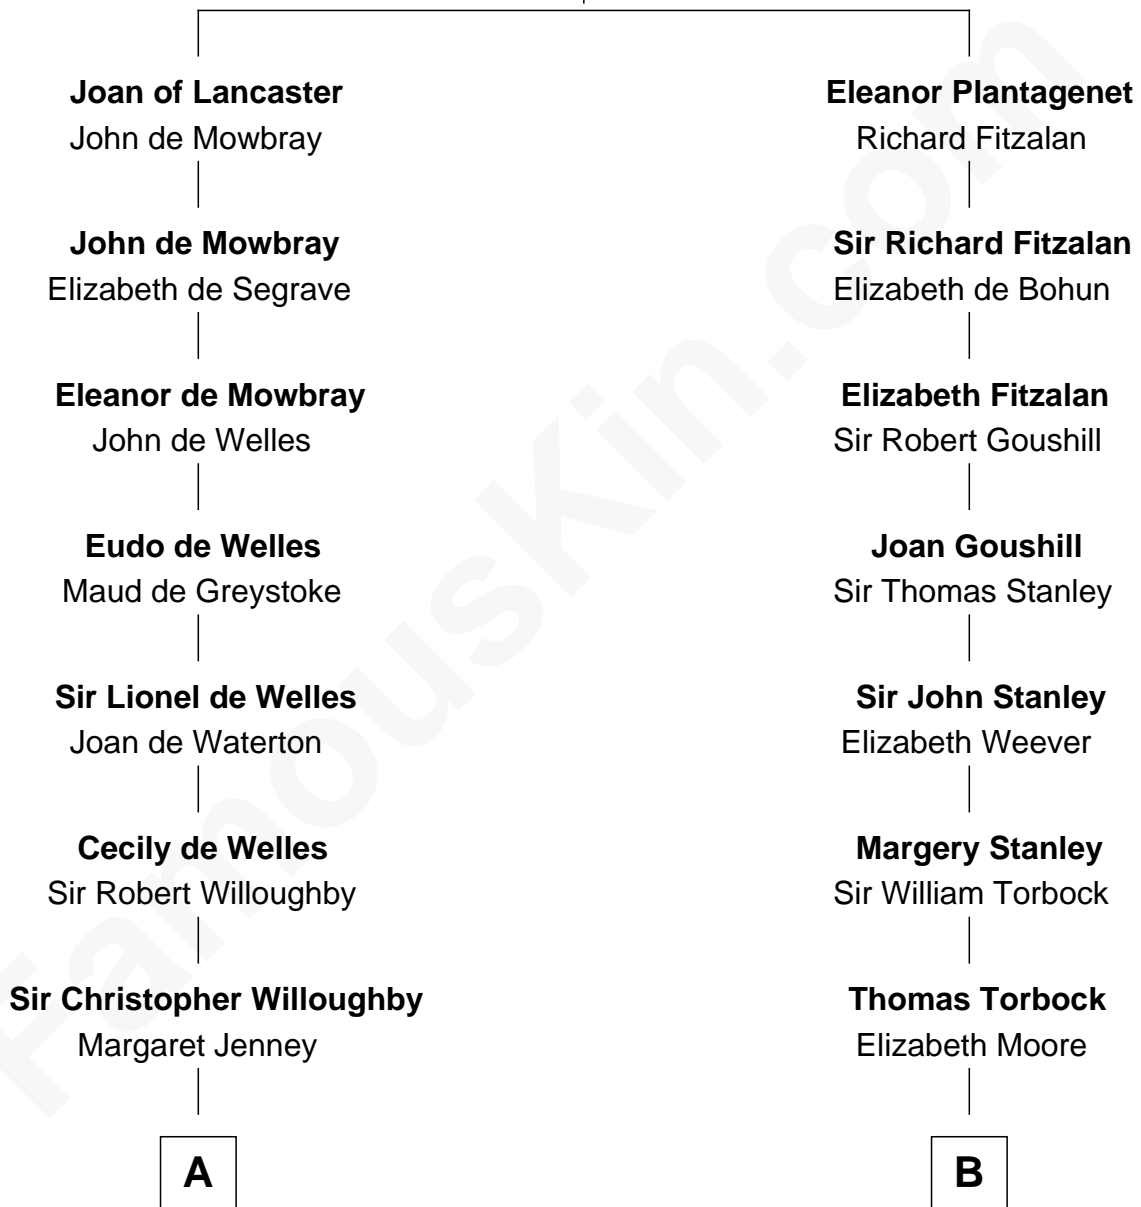

FamousKin.com
Relationship Chart of
William Howard Taft
27th U.S. President

15th cousin 4 times removed of
Edward Lloyd V
13th Governor of Maryland

Henry Plantagenet
 Maud de Chaworth

C

—
Peter Rawson Taft

Sylvia Howard

—
Alphonso Taft

Louisa Maria Torrey

—
William Howard Taft

27th U.S. President

FamousKin.com