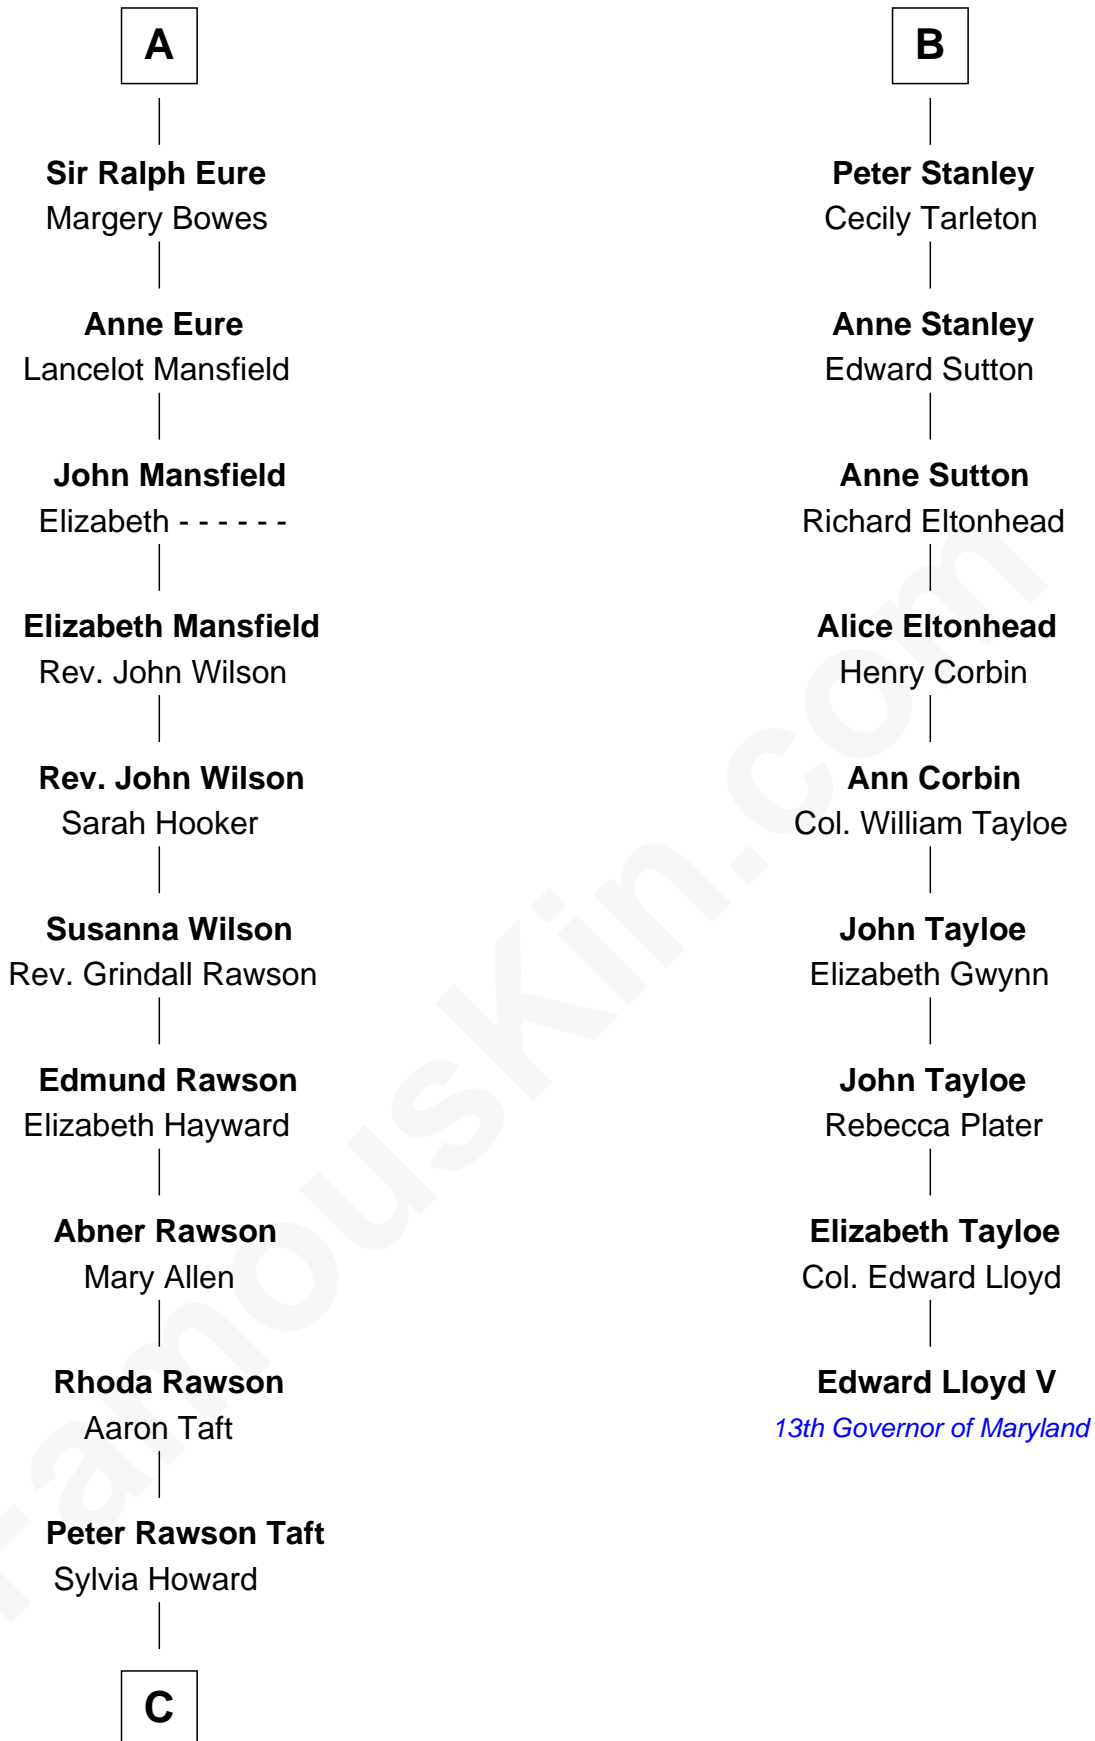

FamousKin.com
Relationship Chart of
William Howard Taft
27th U.S. President

15th cousin 3 times removed of
Edward Lloyd V
13th Governor of Maryland

C

—
Alphonso Taft
Louisa Maria Torrey

—
William Howard Taft
27th U.S. President

FamousKin.com