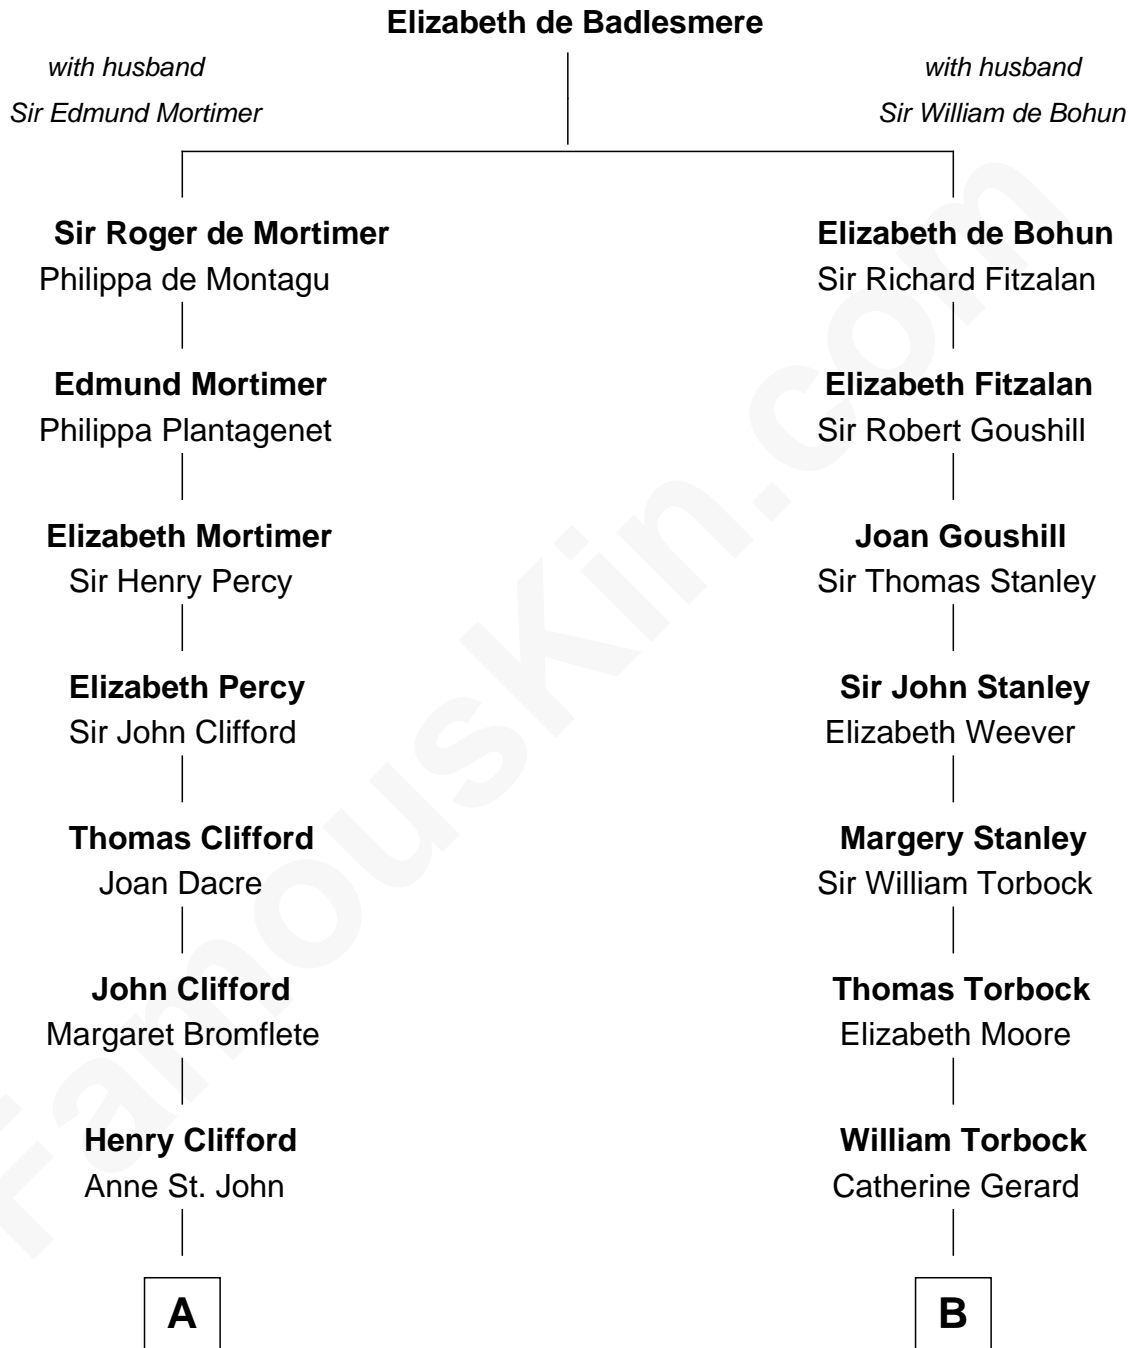

FamousKin.com
Relationship Chart of
William Howard Taft
27th U.S. President

14th cousin 5 times removed of
Edward Lloyd V
13th Governor of Maryland

C

—
Peter Rawson Taft

Sylvia Howard

—
Alphonso Taft

Louisa Maria Torrey

—
William Howard Taft

27th U.S. President

FamousKin.com