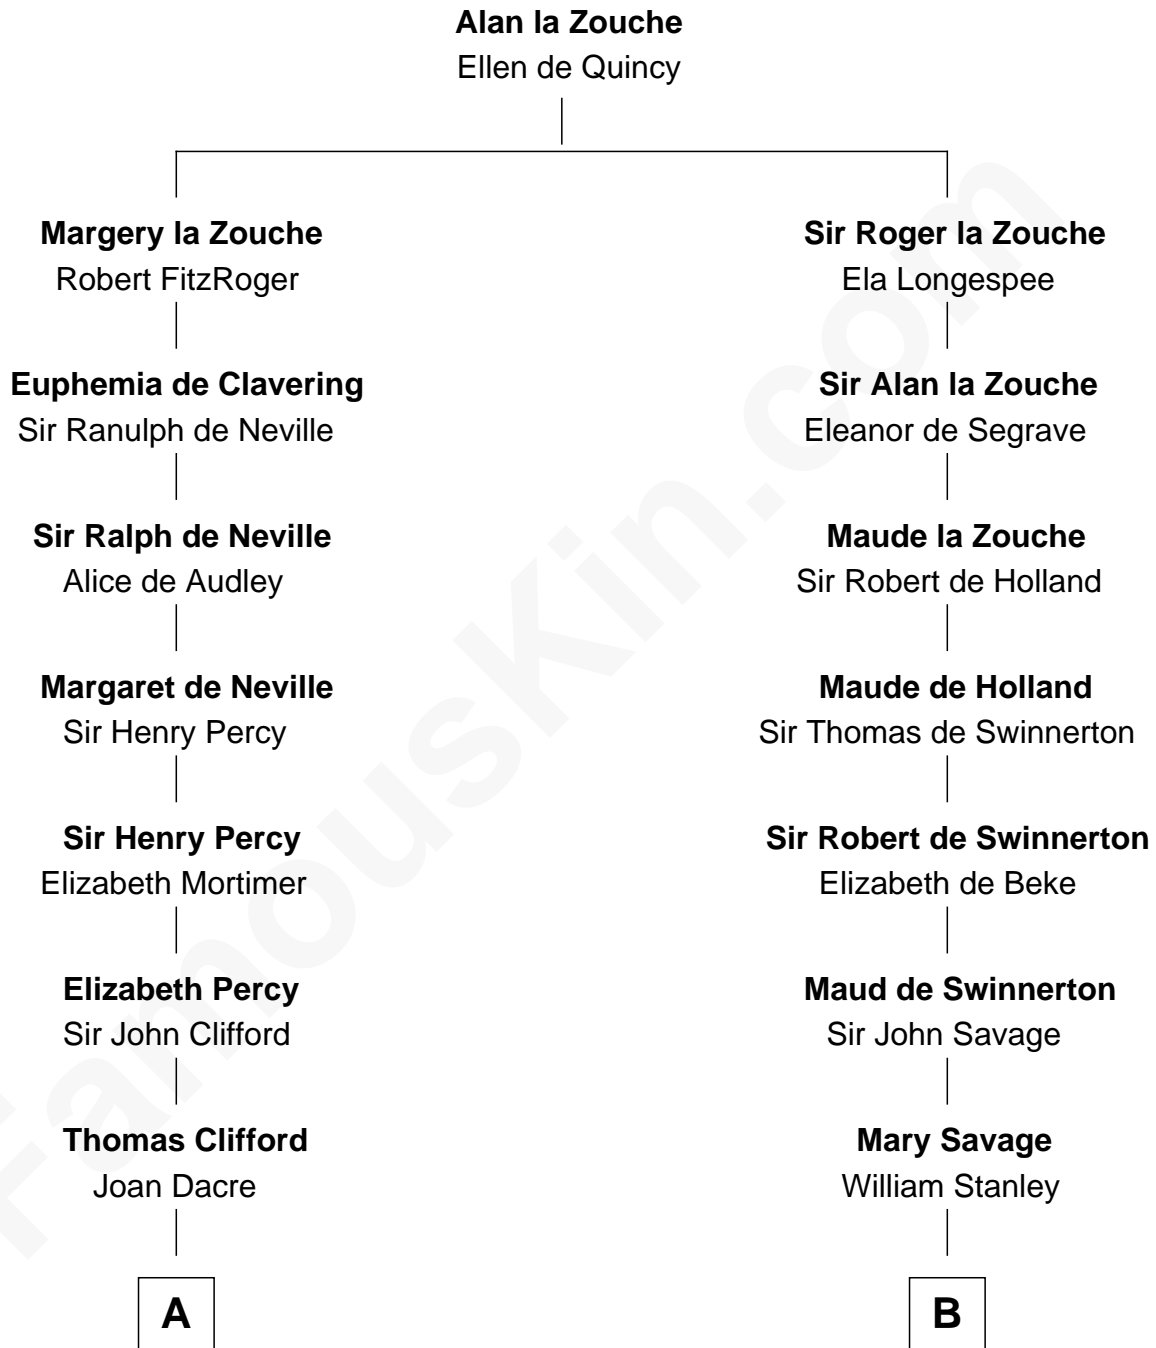

FamousKin.com
Relationship Chart of
William Howard Taft
27th U.S. President

20th cousin 1 time removed of
Henry Lloyd
40th Governor of Maryland

C

Abner Rawson

Mary Allen

Rhoda Rawson

Aaron Taft

Peter Rawson Taft

Sylvia Howard

Alphonso Taft

Louisa Maria Torrey

William Howard Taft

27th U.S. President

D

Elizabeth Tayloe

Col. Edward Lloyd