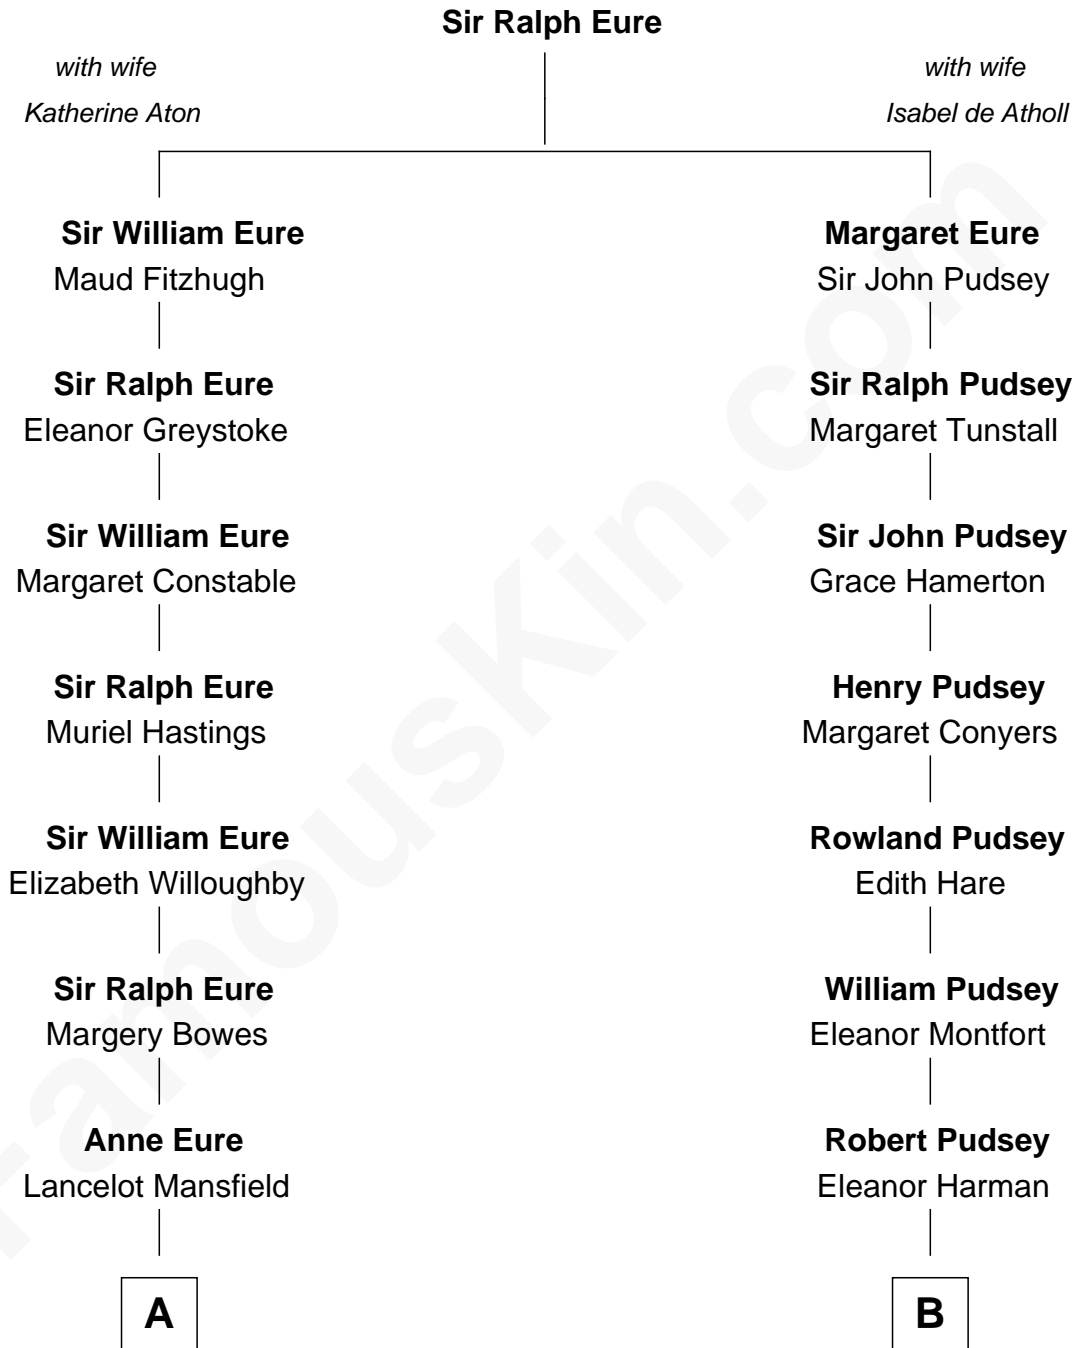

FamousKin.com
Relationship Chart of
William Howard Taft
27th U.S. President

16th cousin 1 time removed of
Henry Lloyd
40th Governor of Maryland

A

John Mansfield
Elizabeth - - - - -

Elizabeth Mansfield
Rev. John Wilson

Rev. John Wilson
Sarah Hooker

Susanna Wilson
Rev. Grindall Rawson

Edmund Rawson
Elizabeth Hayward

Abner Rawson
Mary Allen

Rhoda Rawson
Aaron Taft

Peter Rawson Taft
Sylvia Howard

Alphonso Taft
Louisa Maria Torrey