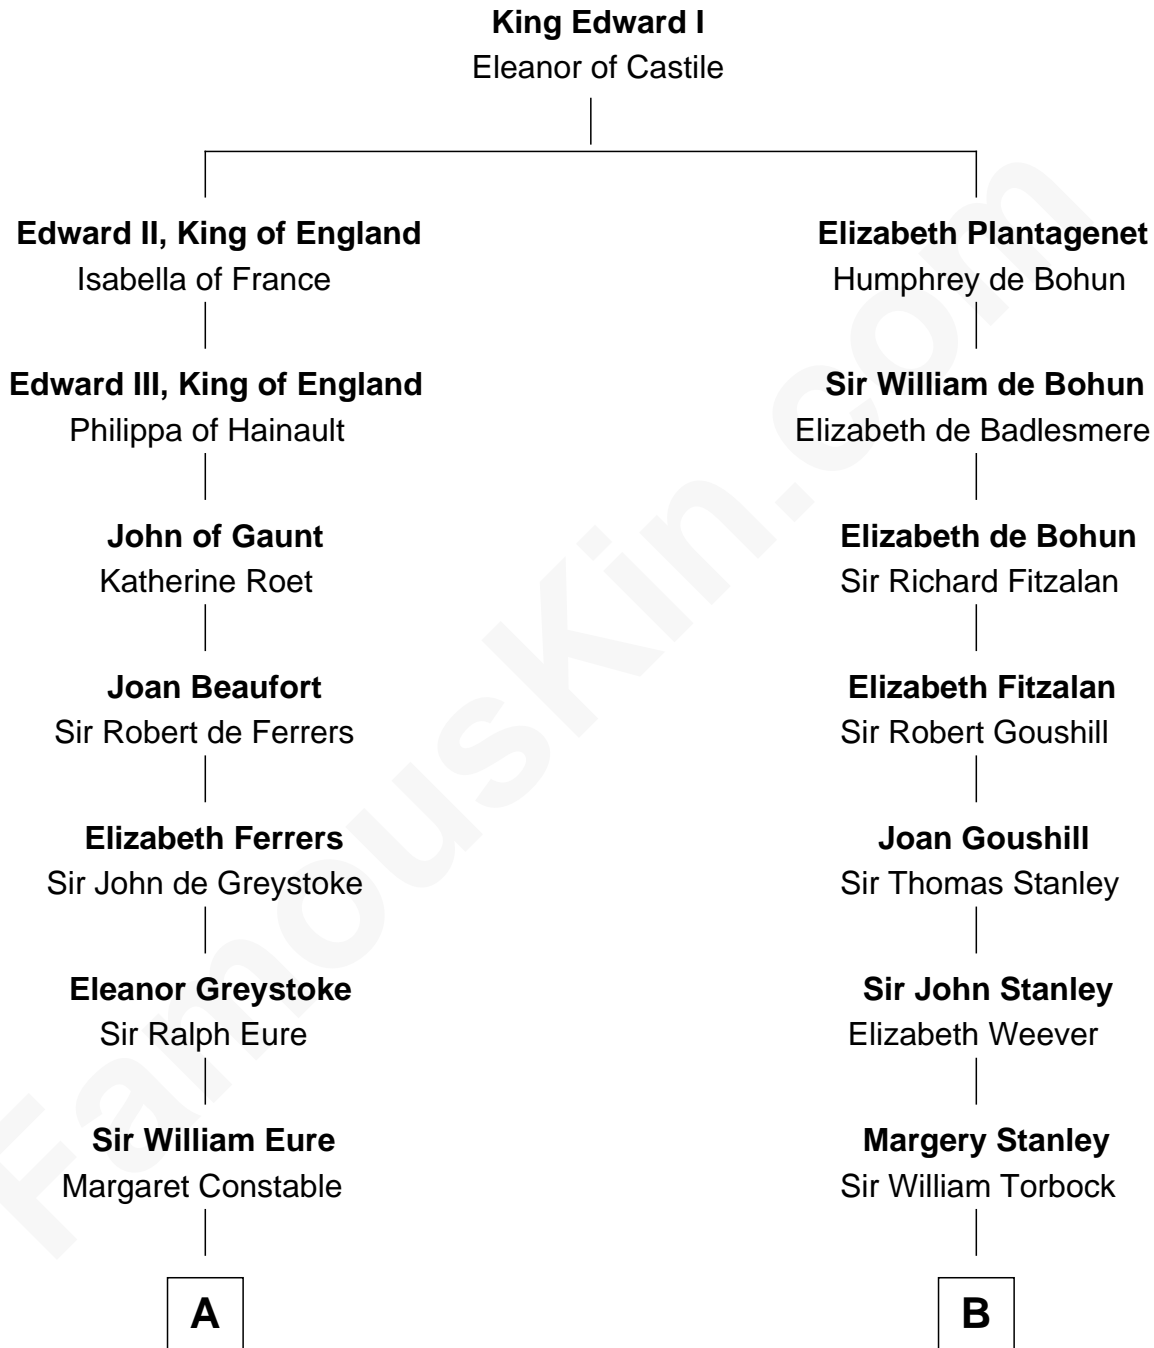

**FamousKin.com**  
**Relationship Chart of**  
**William Howard Taft**  
*27th U.S. President*

**18th cousin 2 times removed of**  
**Henry Lloyd**  
*40th Governor of Maryland*

**C**

**Rhoda Rawson**

Aaron Taft

**Peter Rawson Taft**

Sylvia Howard

**Alphonso Taft**

Louisa Maria Torrey

**William Howard Taft**

*27th U.S. President*

**D**

**Daniel Lloyd**

Catherine Henry

**Henry Lloyd**

*40th Governor of Maryland*

FamousKin.com