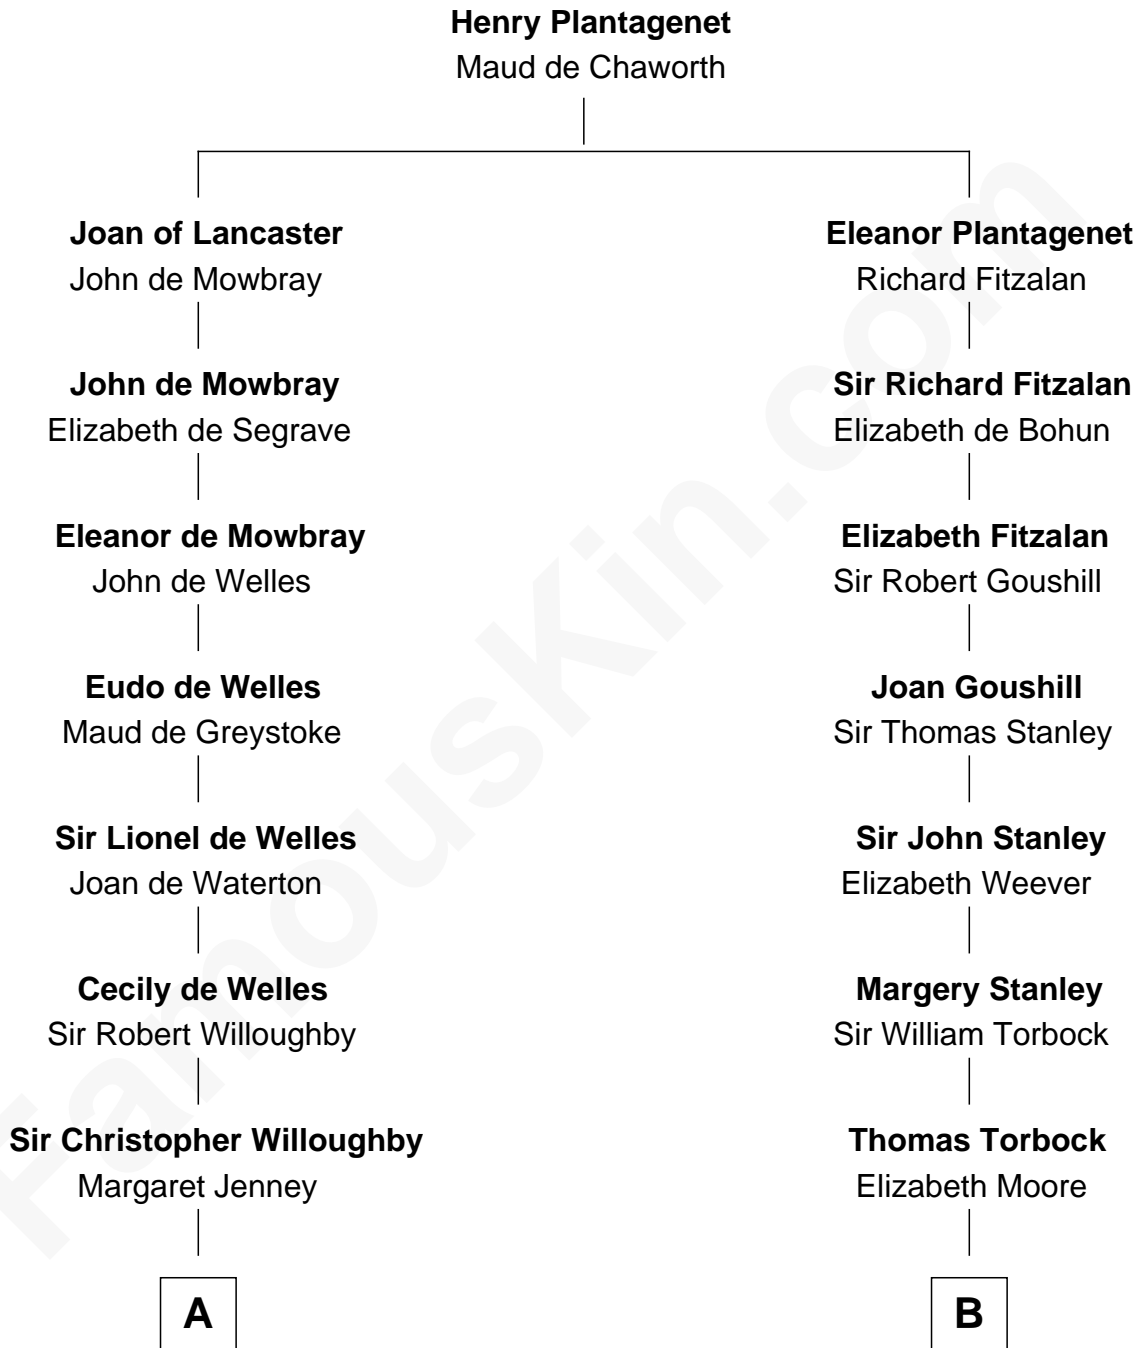

FamousKin.com
Relationship Chart of
William Howard Taft
27th U.S. President

17th cousin 2 times removed of
Henry Lloyd
40th Governor of Maryland

C

—
Peter Rawson Taft

Sylvia Howard

—
Alphonso Taft

Louisa Maria Torrey

—
William Howard Taft

27th U.S. President

FamousKin.com