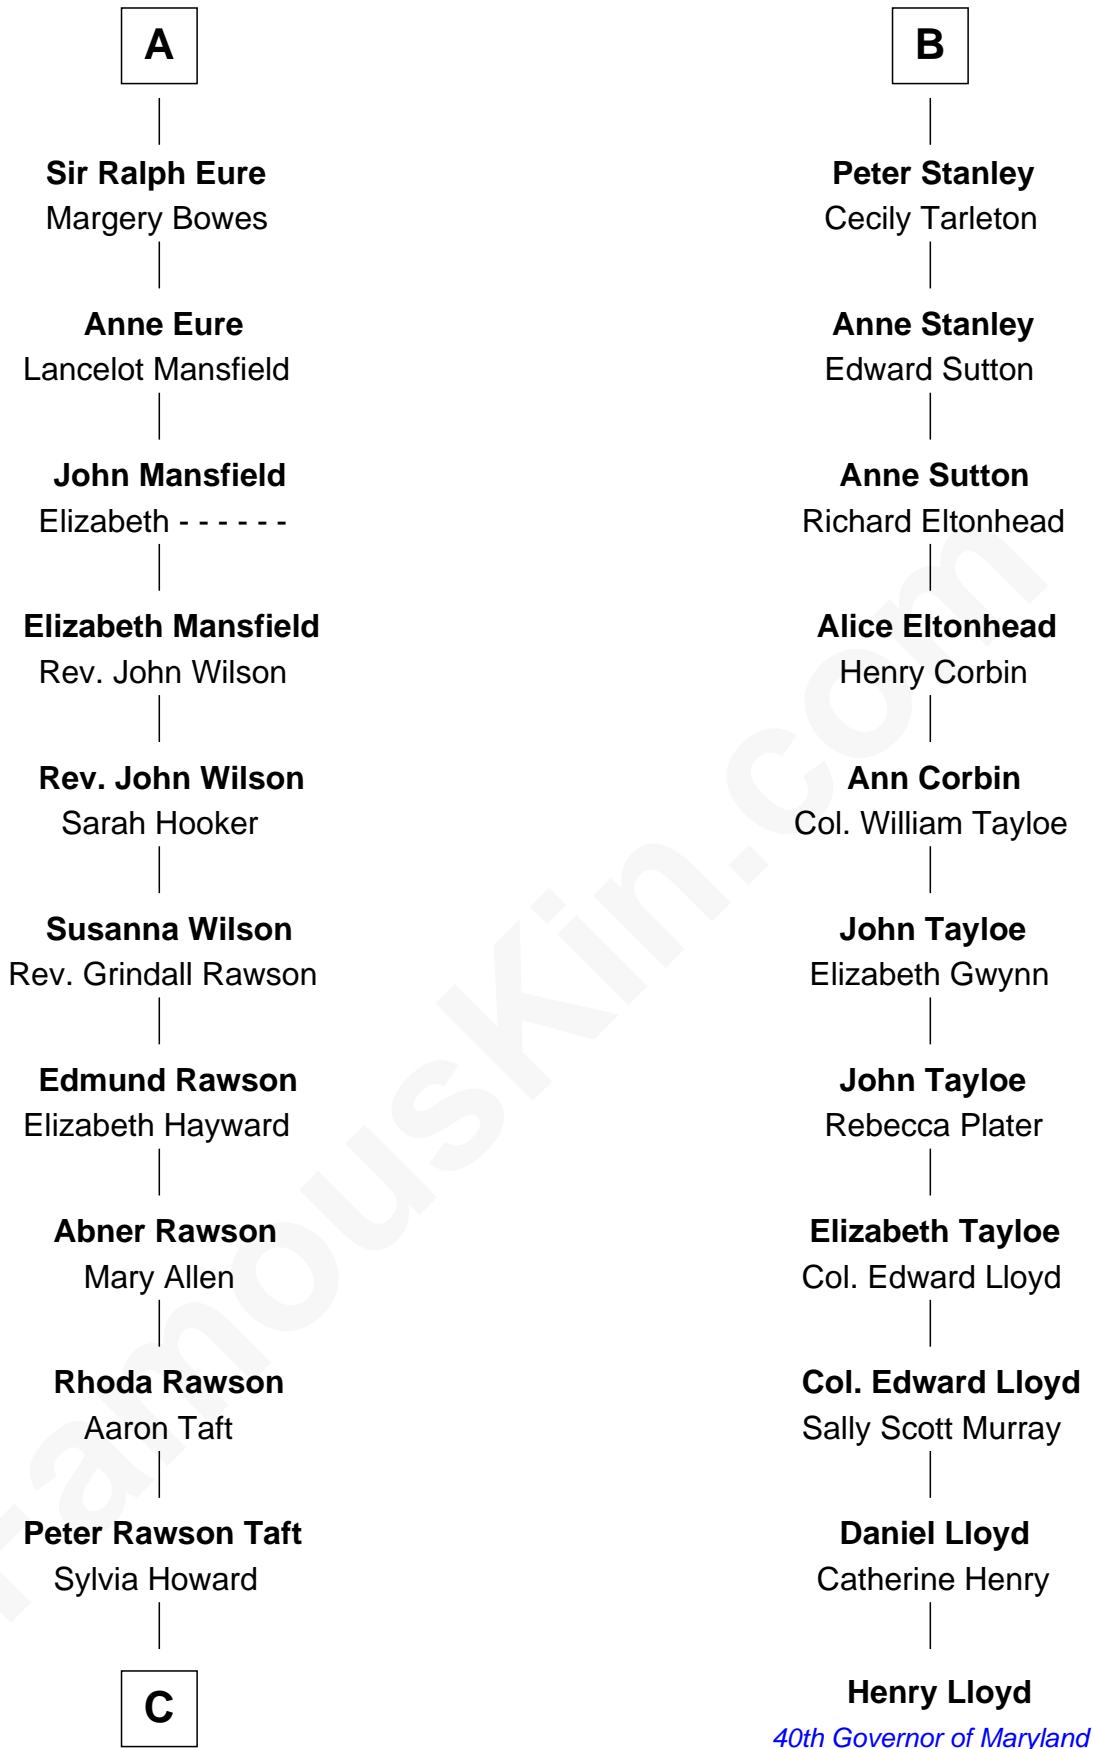

FamousKin.com
Relationship Chart of
William Howard Taft
27th U.S. President

17th cousin 1 time removed of
Henry Lloyd
40th Governor of Maryland

C

—
Alphonso Taft
Louisa Maria Torrey

—
William Howard Taft
27th U.S. President

FamousKin.com