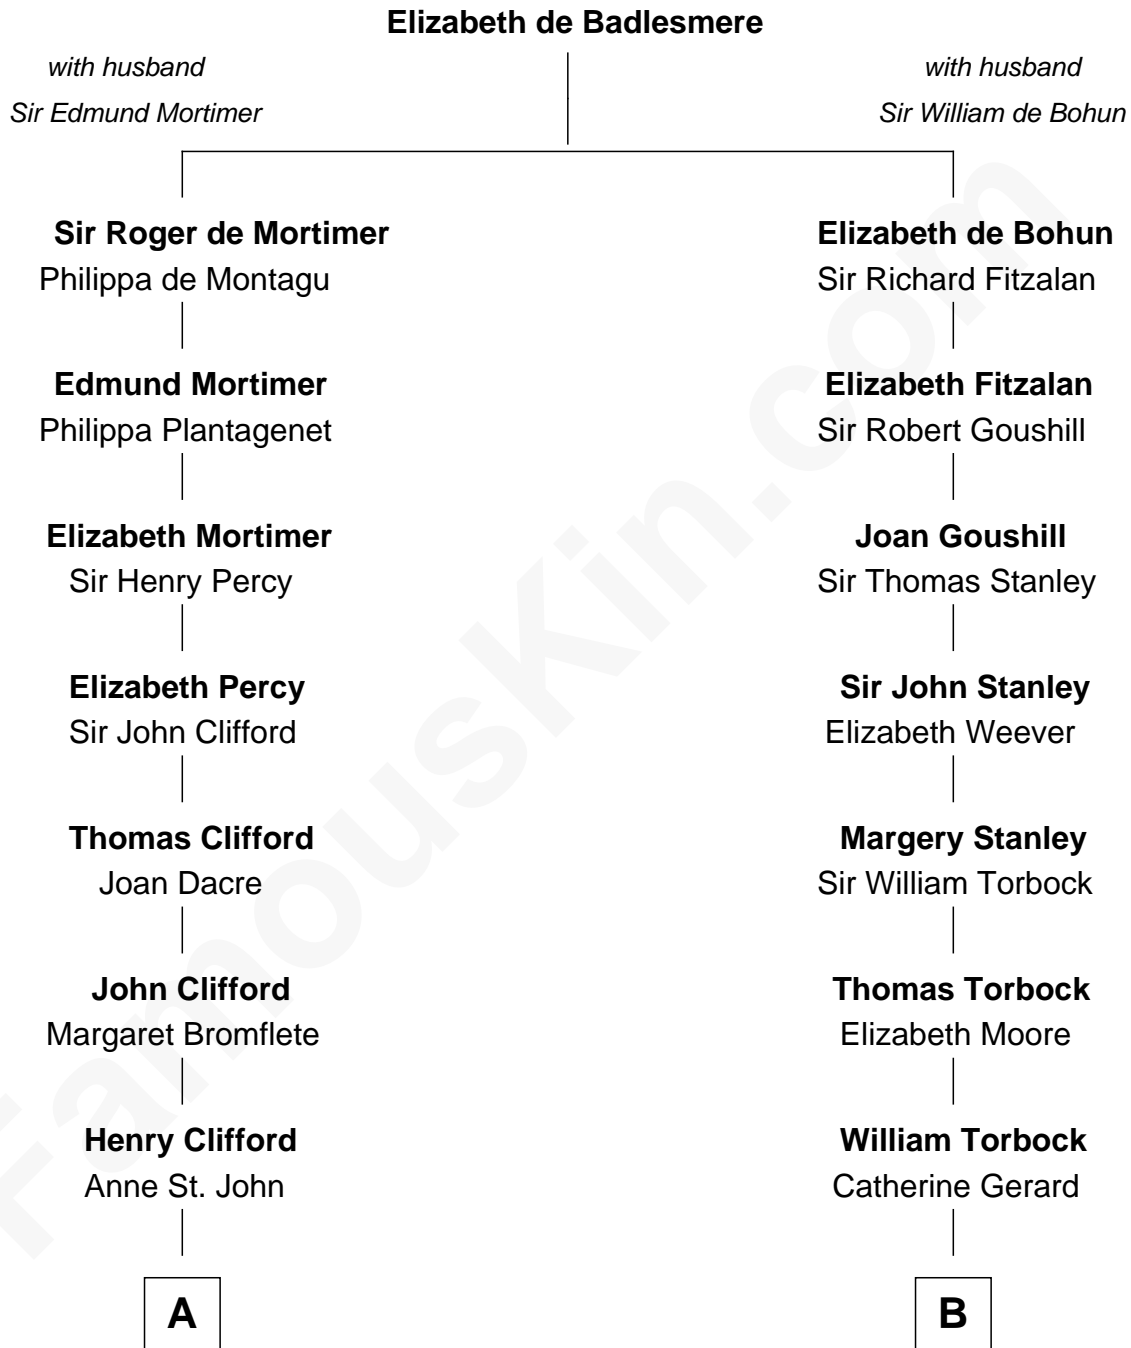

**FamousKin.com**  
**Relationship Chart of**  
**William Howard Taft**  
*27th U.S. President*

**16th cousin 3 times removed of**  
**Henry Lloyd**  
*40th Governor of Maryland*

**C**

—  
**Peter Rawson Taft**

Sylvia Howard

—  
**Alphonso Taft**

Louisa Maria Torrey

—  
**William Howard Taft**

*27th U.S. President*

FamousKin.com