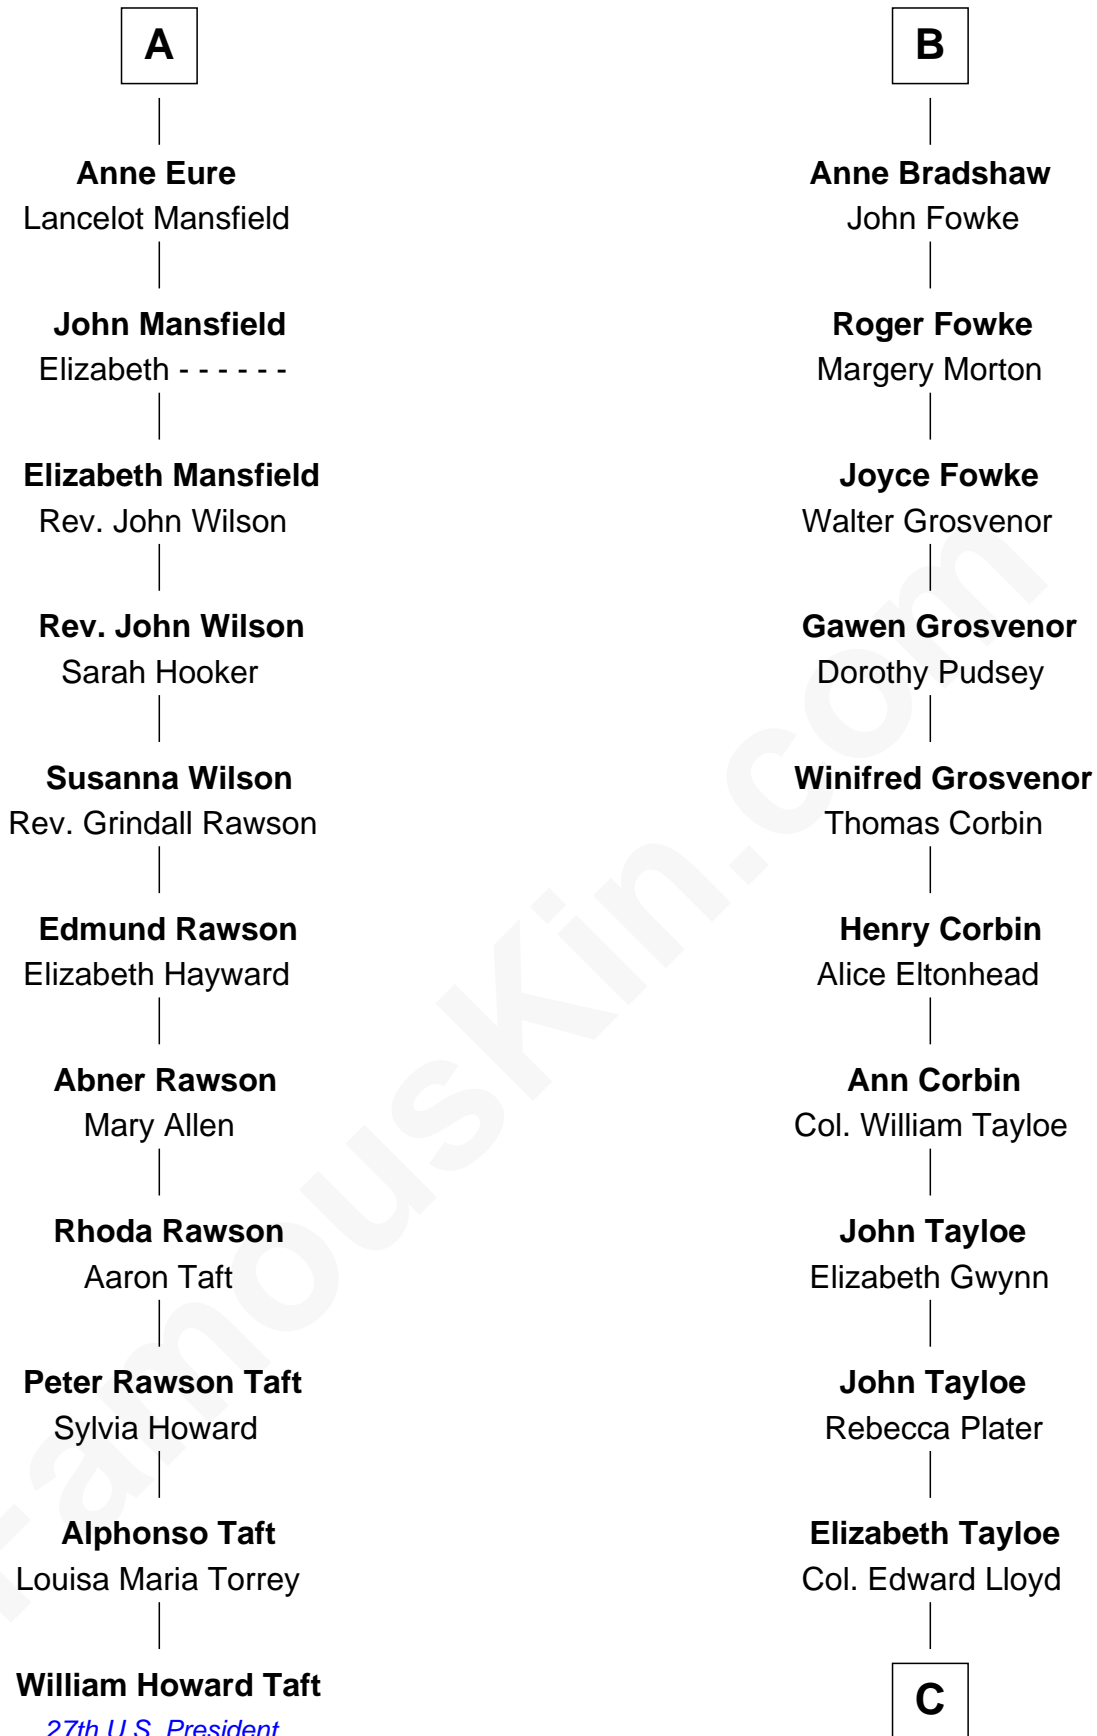

FamousKin.com
Relationship Chart of
William Howard Taft
27th U.S. President

17th cousin 2 times removed of
Henry Lloyd
40th Governor of Maryland

C

Col. Edward Lloyd

Sally Scott Murray

Daniel Lloyd

Catherine Henry

Henry Lloyd

40th Governor of Maryland

FamousKin.com