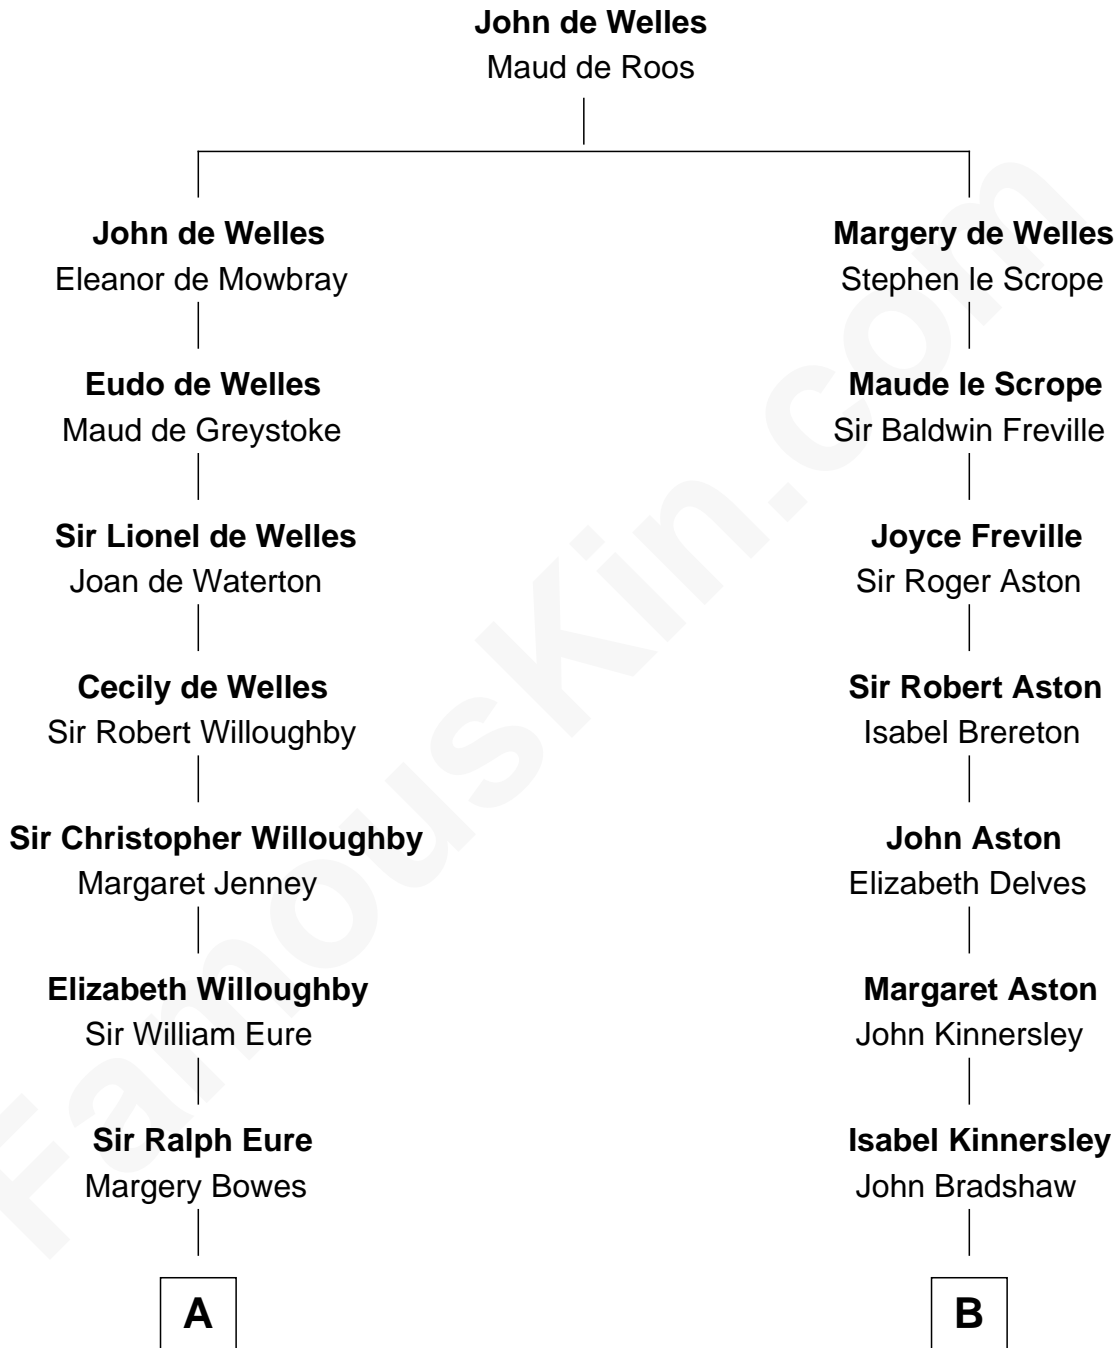

FamousKin.com
Relationship Chart of
William Howard Taft
27th U.S. President

17th cousin 2 times removed of
Henry Lloyd
40th Governor of Maryland

C

Col. Edward Lloyd

Sally Scott Murray

Daniel Lloyd

Catherine Henry

Henry Lloyd

40th Governor of Maryland

FamousKin.com