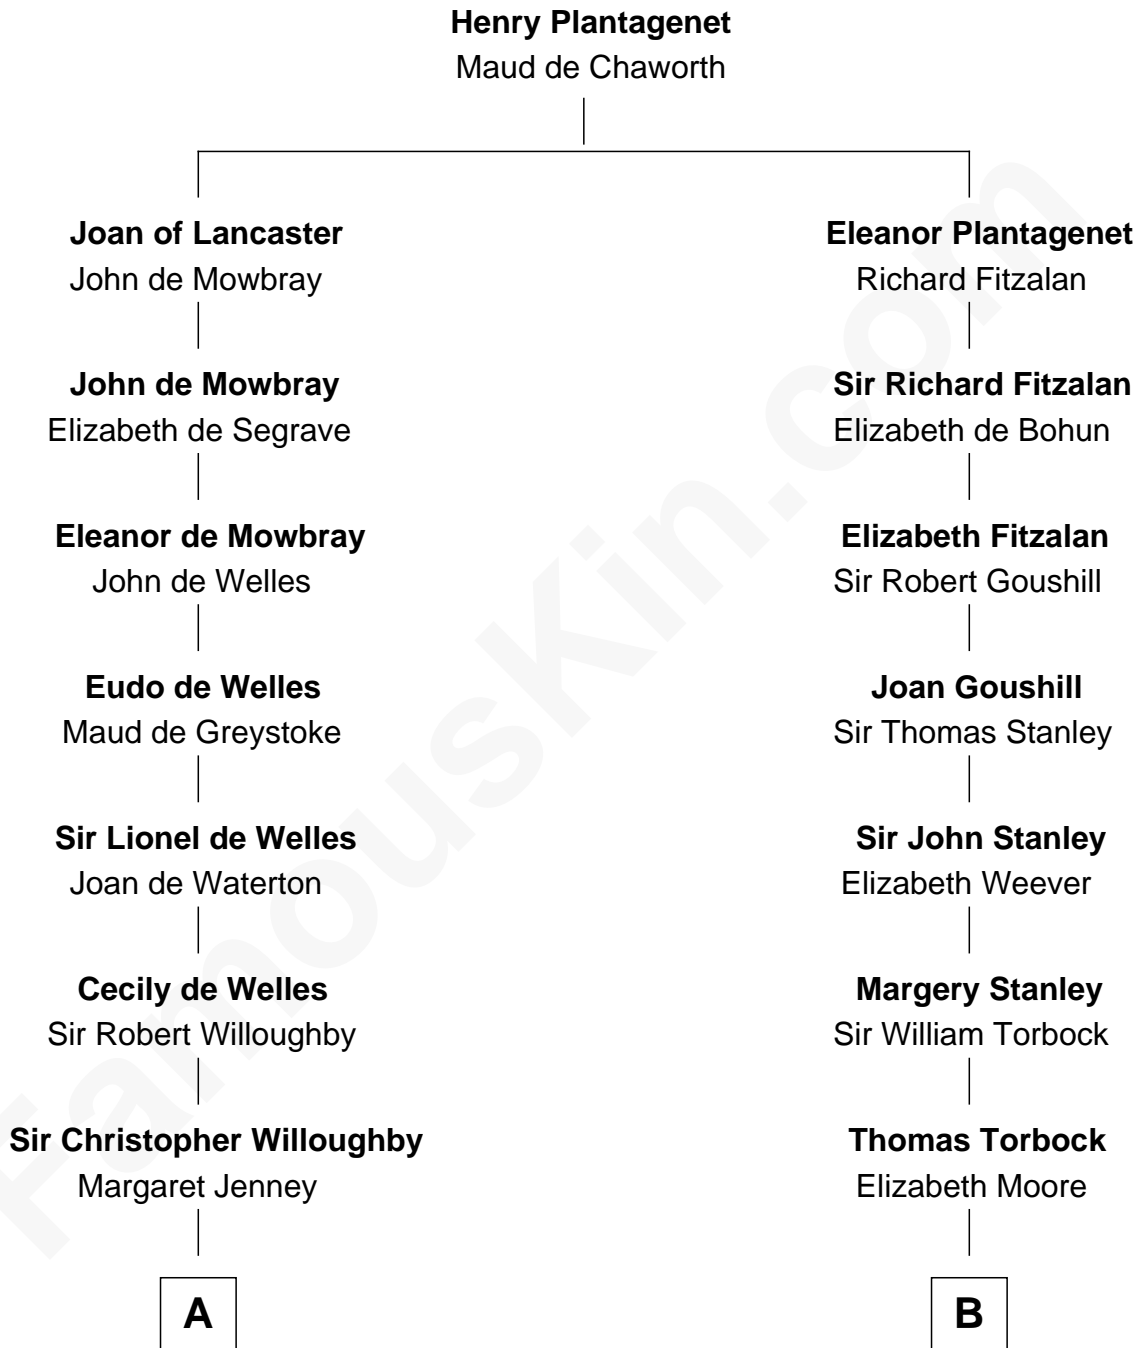

FamousKin.com
Relationship Chart of
William Howard Taft
27th U.S. President

15th cousin 4 times removed of
Charles Goldsborough
16th Governor of Maryland

C

—
Peter Rawson Taft

Sylvia Howard

—
Alphonso Taft

Louisa Maria Torrey

—
William Howard Taft

27th U.S. President

FamousKin.com