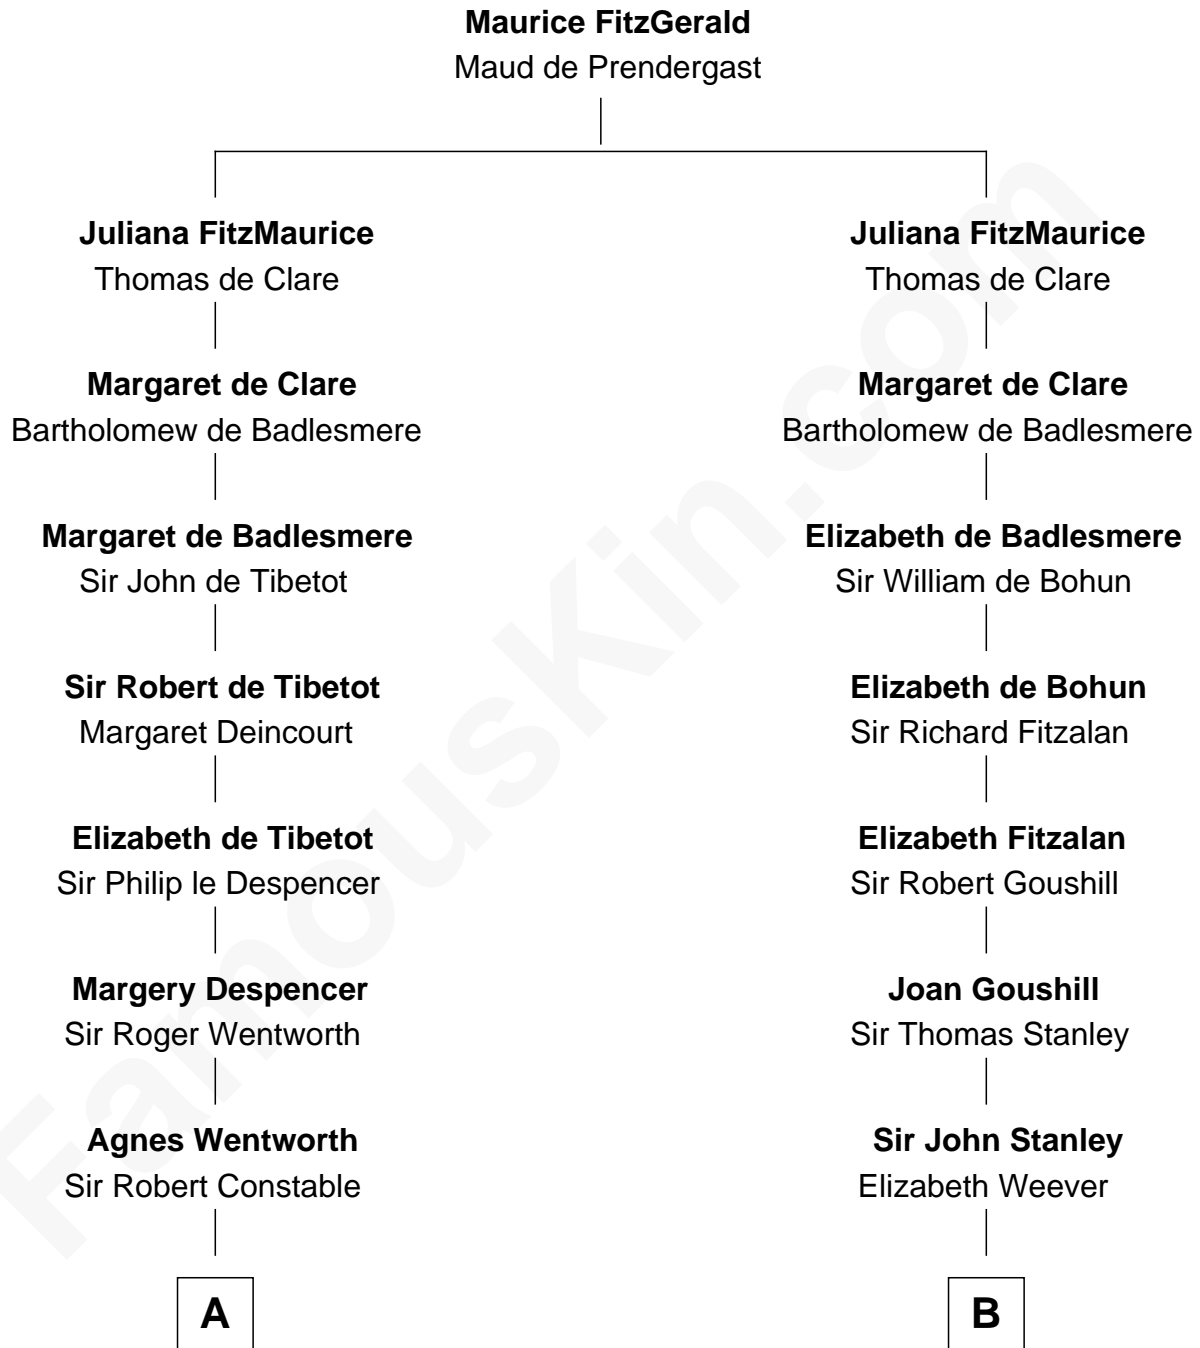

**FamousKin.com**  
**Relationship Chart of**  
**William Howard Taft**  
*27th U.S. President*

**17th cousin 4 times removed of**  
**Charles Goldsborough**  
*16th Governor of Maryland*

**C**

Abner Rawson

Mary Allen

Rhoda Rawson

Aaron Taft

Peter Rawson Taft

Sylvia Howard

Alphonso Taft

Louisa Maria Torrey

William Howard Taft

*27th U.S. President*

FamousKin.com