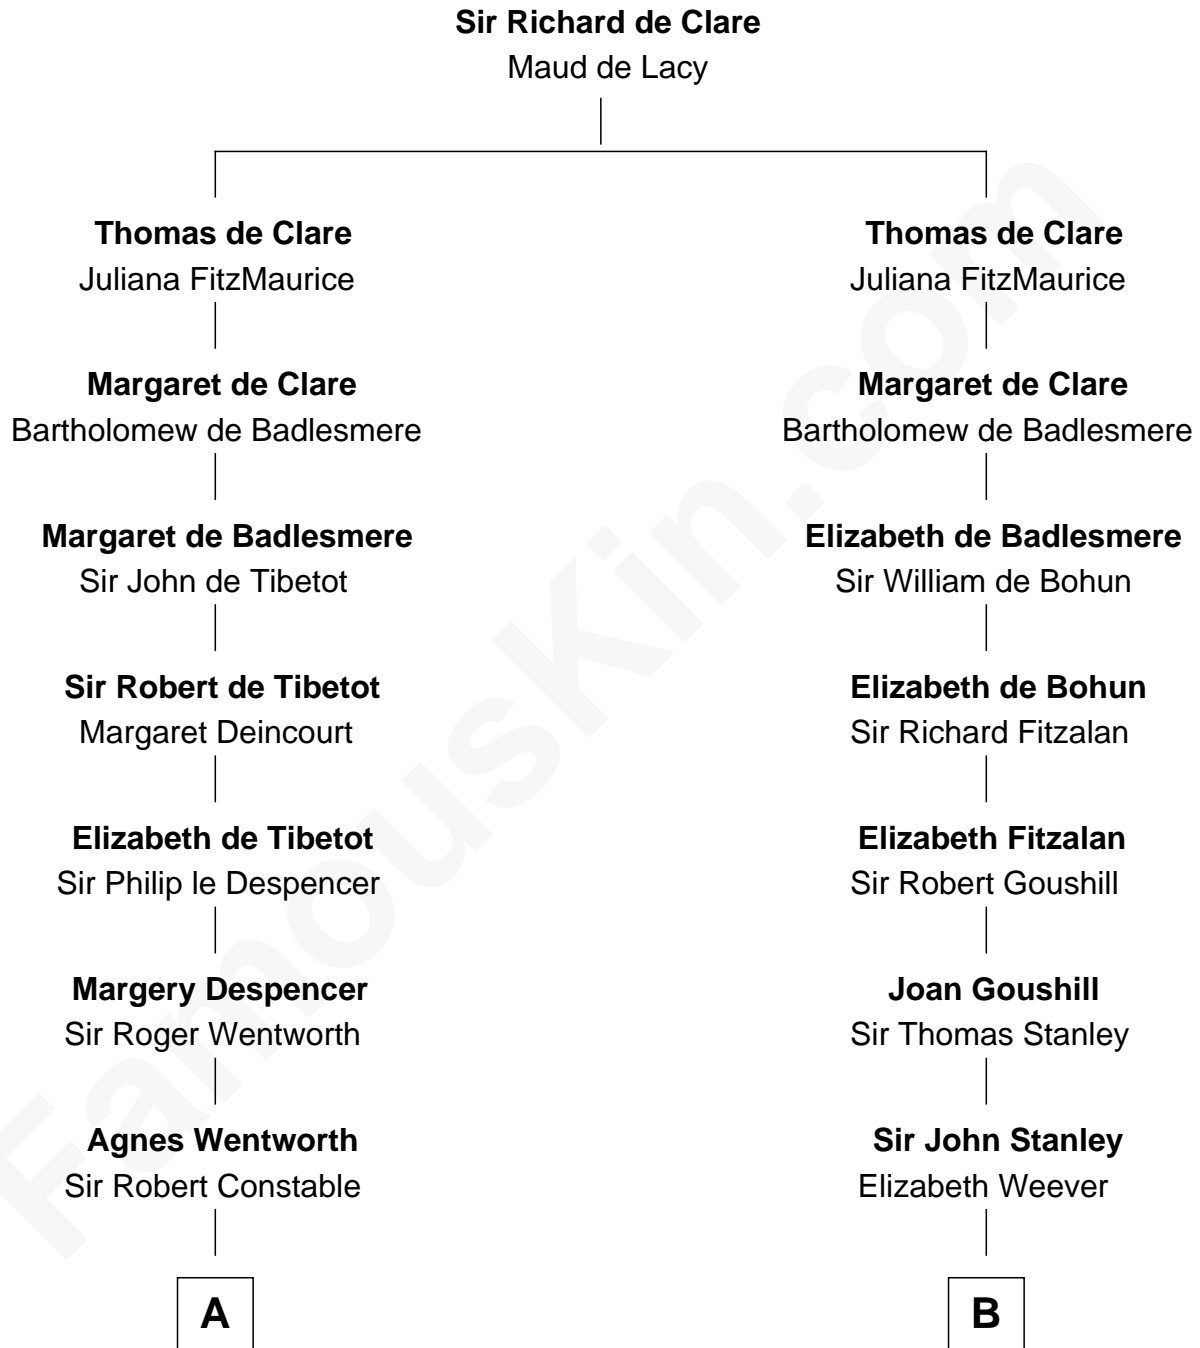

FamousKin.com
Relationship Chart of
William Howard Taft
27th U.S. President

17th cousin 4 times removed of
Charles Goldsborough
16th Governor of Maryland

C

Abner Rawson

Mary Allen

Rhoda Rawson

Aaron Taft

Peter Rawson Taft

Sylvia Howard

Alphonso Taft

Louisa Maria Torrey

William Howard Taft

27th U.S. President

FamousKin.com