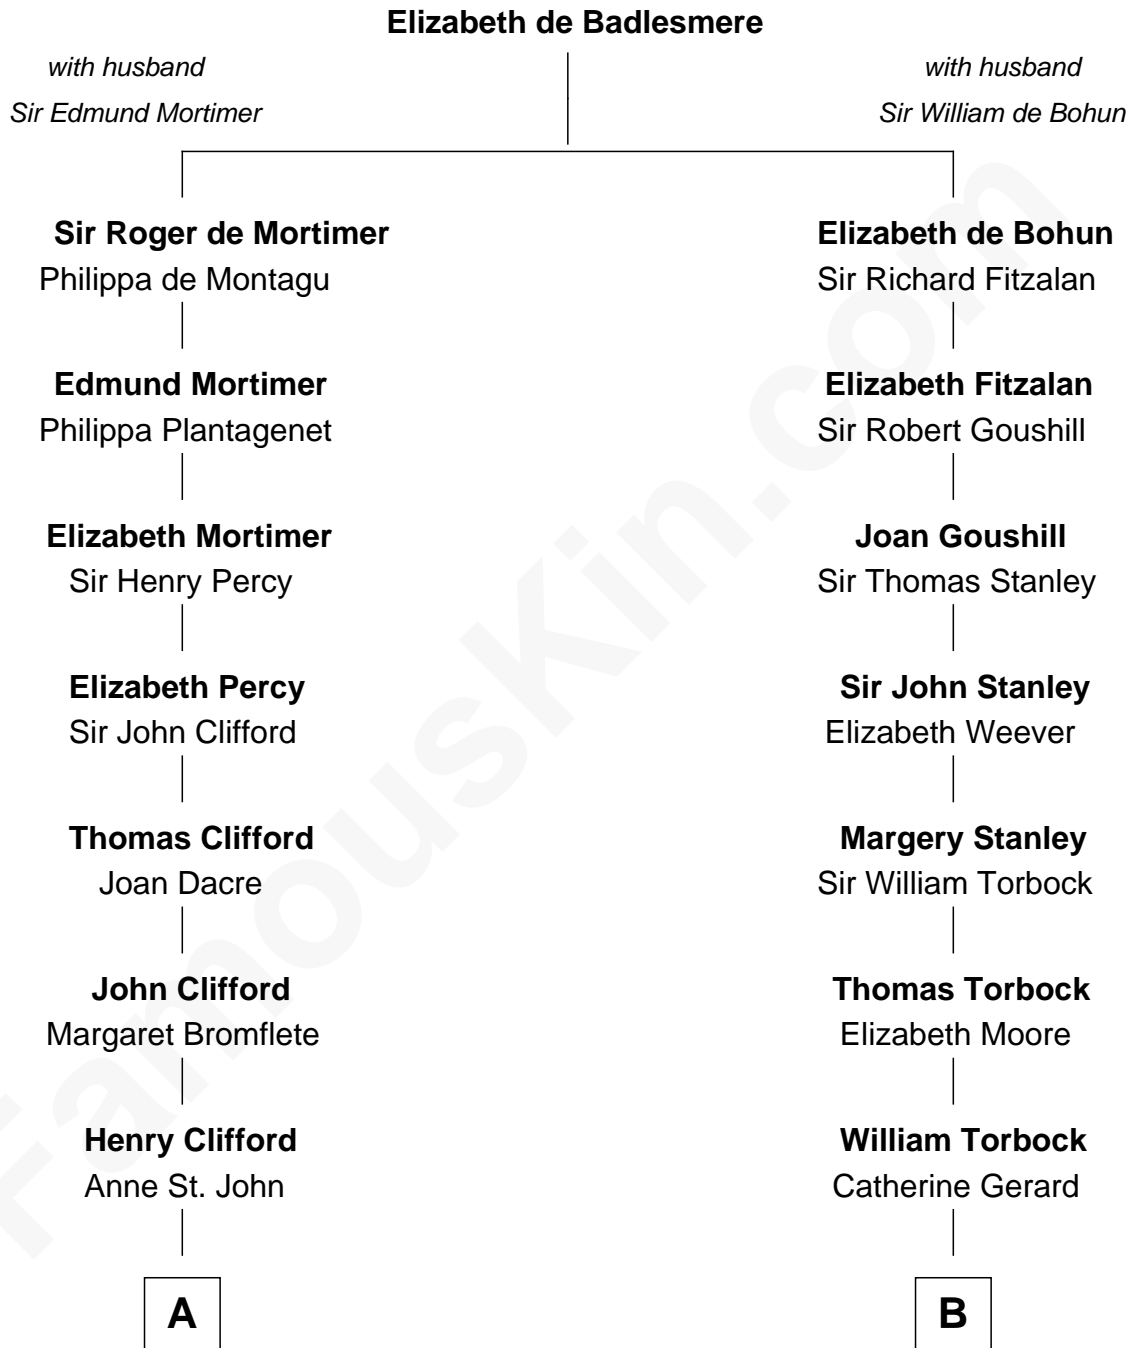

FamousKin.com
Relationship Chart of
William Howard Taft
27th U.S. President

14th cousin 5 times removed of
Charles Goldsborough
16th Governor of Maryland

C

—
Peter Rawson Taft

Sylvia Howard

—
Alphonso Taft

Louisa Maria Torrey

—
William Howard Taft

27th U.S. President

FamousKin.com