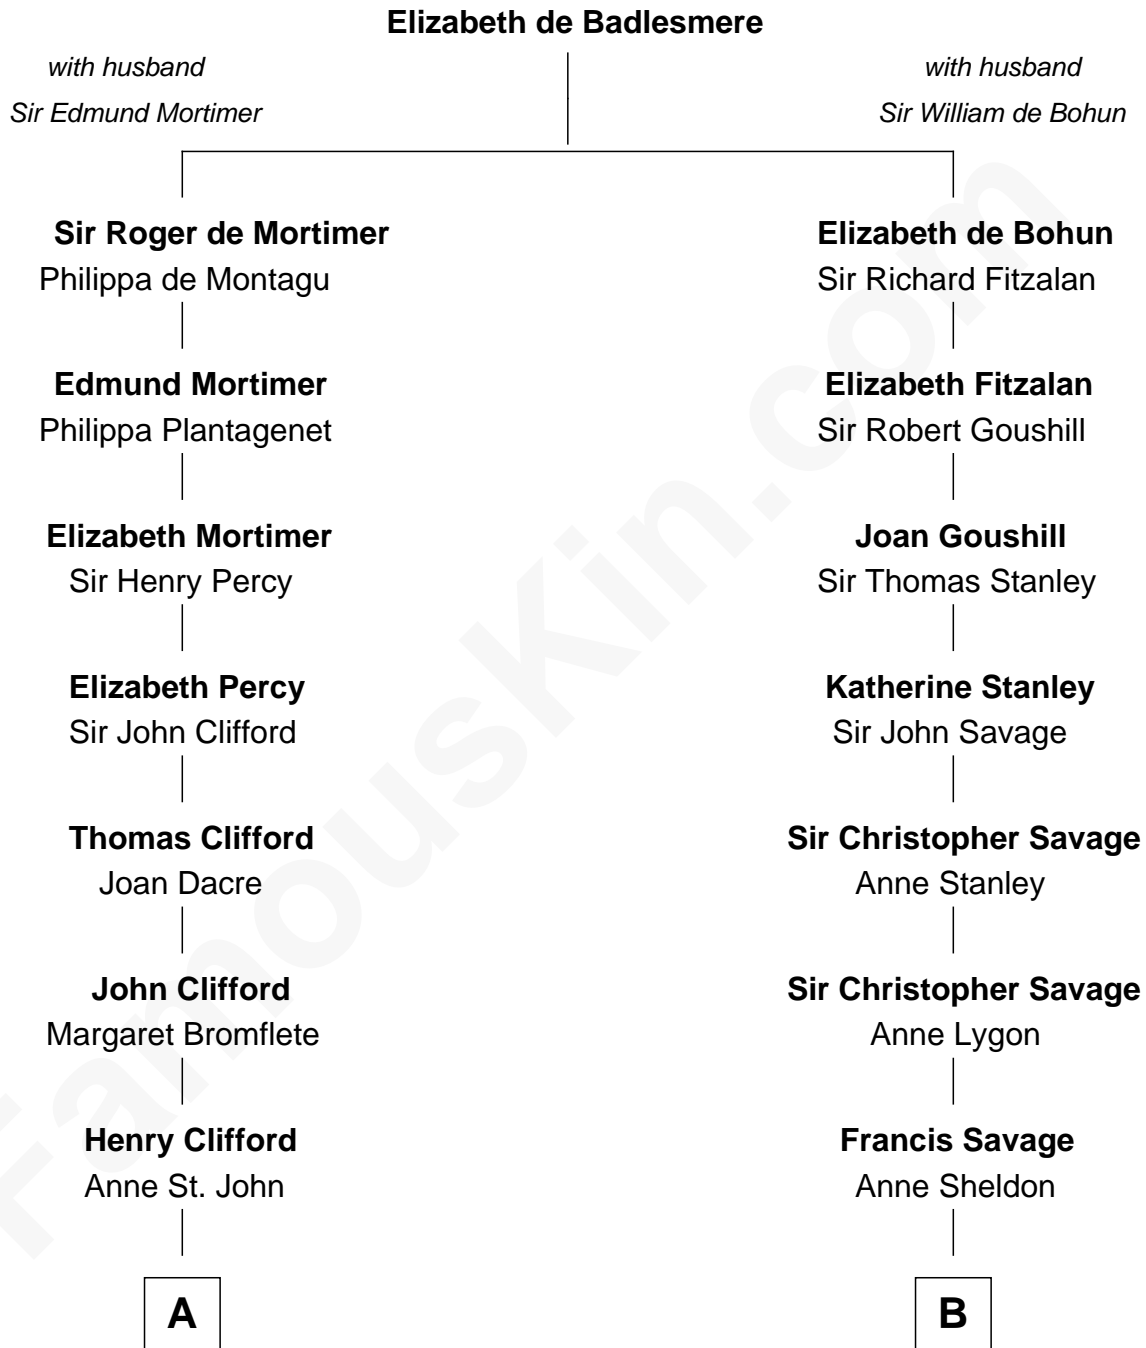

FamousKin.com
Relationship Chart of
William Howard Taft
27th U.S. President

15th cousin 4 times removed of
Zachary Taylor
12th U.S. President

C

—
Peter Rawson Taft

Sylvia Howard

—
Alphonso Taft

Louisa Maria Torrey

—
William Howard Taft

27th U.S. President

FamousKin.com