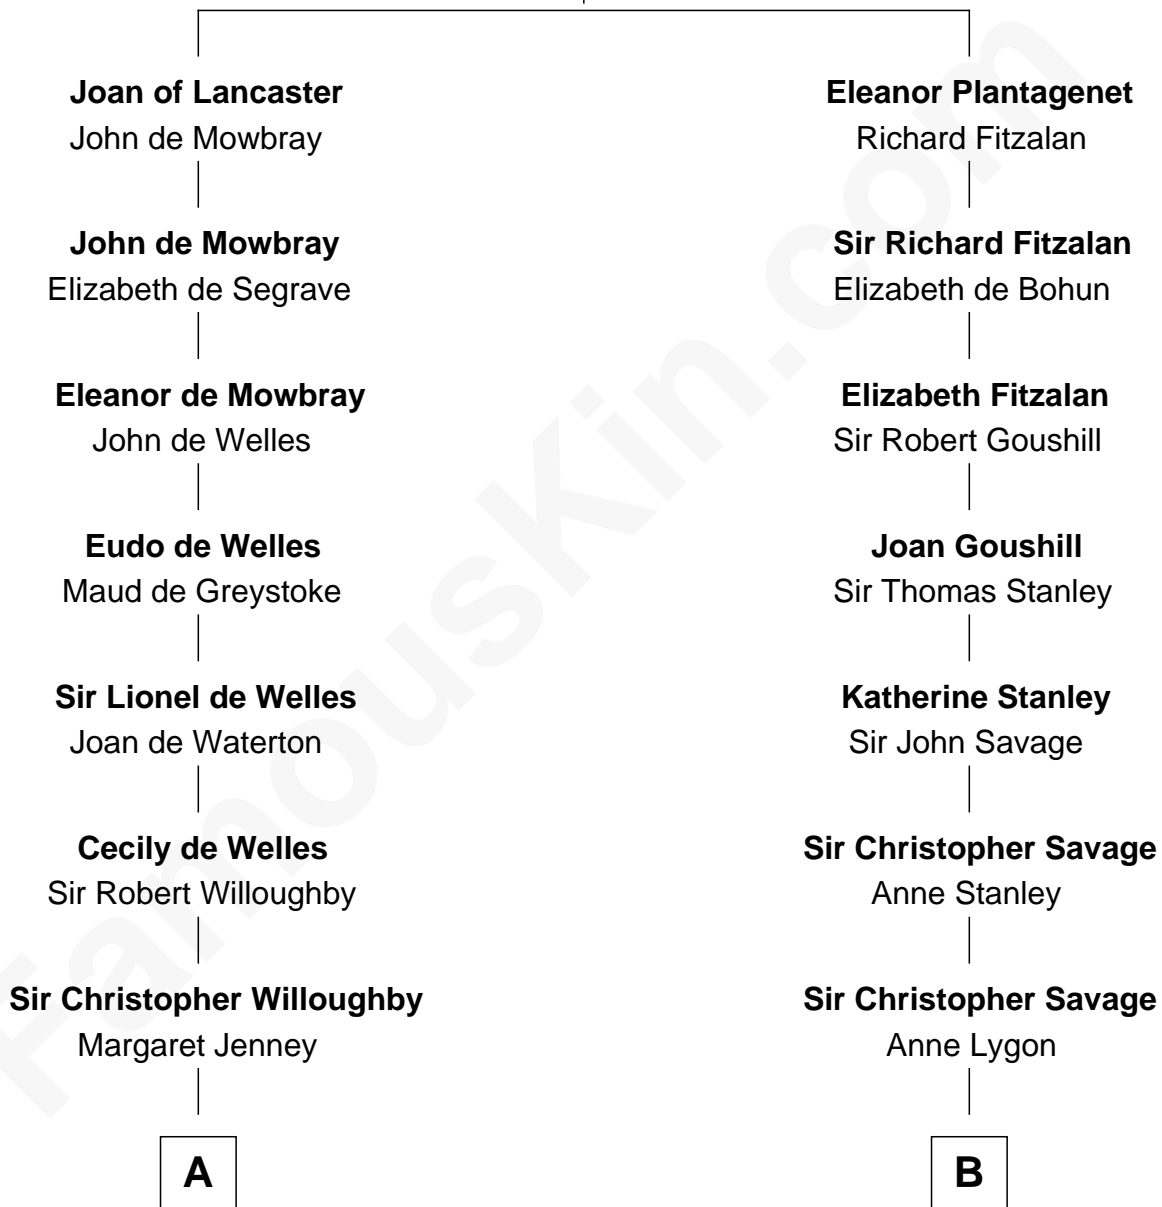

FamousKin.com
Relationship Chart of
William Howard Taft
27th U.S. President

19th cousin 1 time removed of

William H. Macy
TV and Movie Actor

Henry Plantagenet
 Maud de Chaworth

C

Peter Rawson Taft

Sylvia Howard

Alphonso Taft

Louisa Maria Torrey

William Howard Taft

27th U.S. President

D

Horace Benjamin Everitt

Martha Leticia Roberts

Mary Lois Everitt