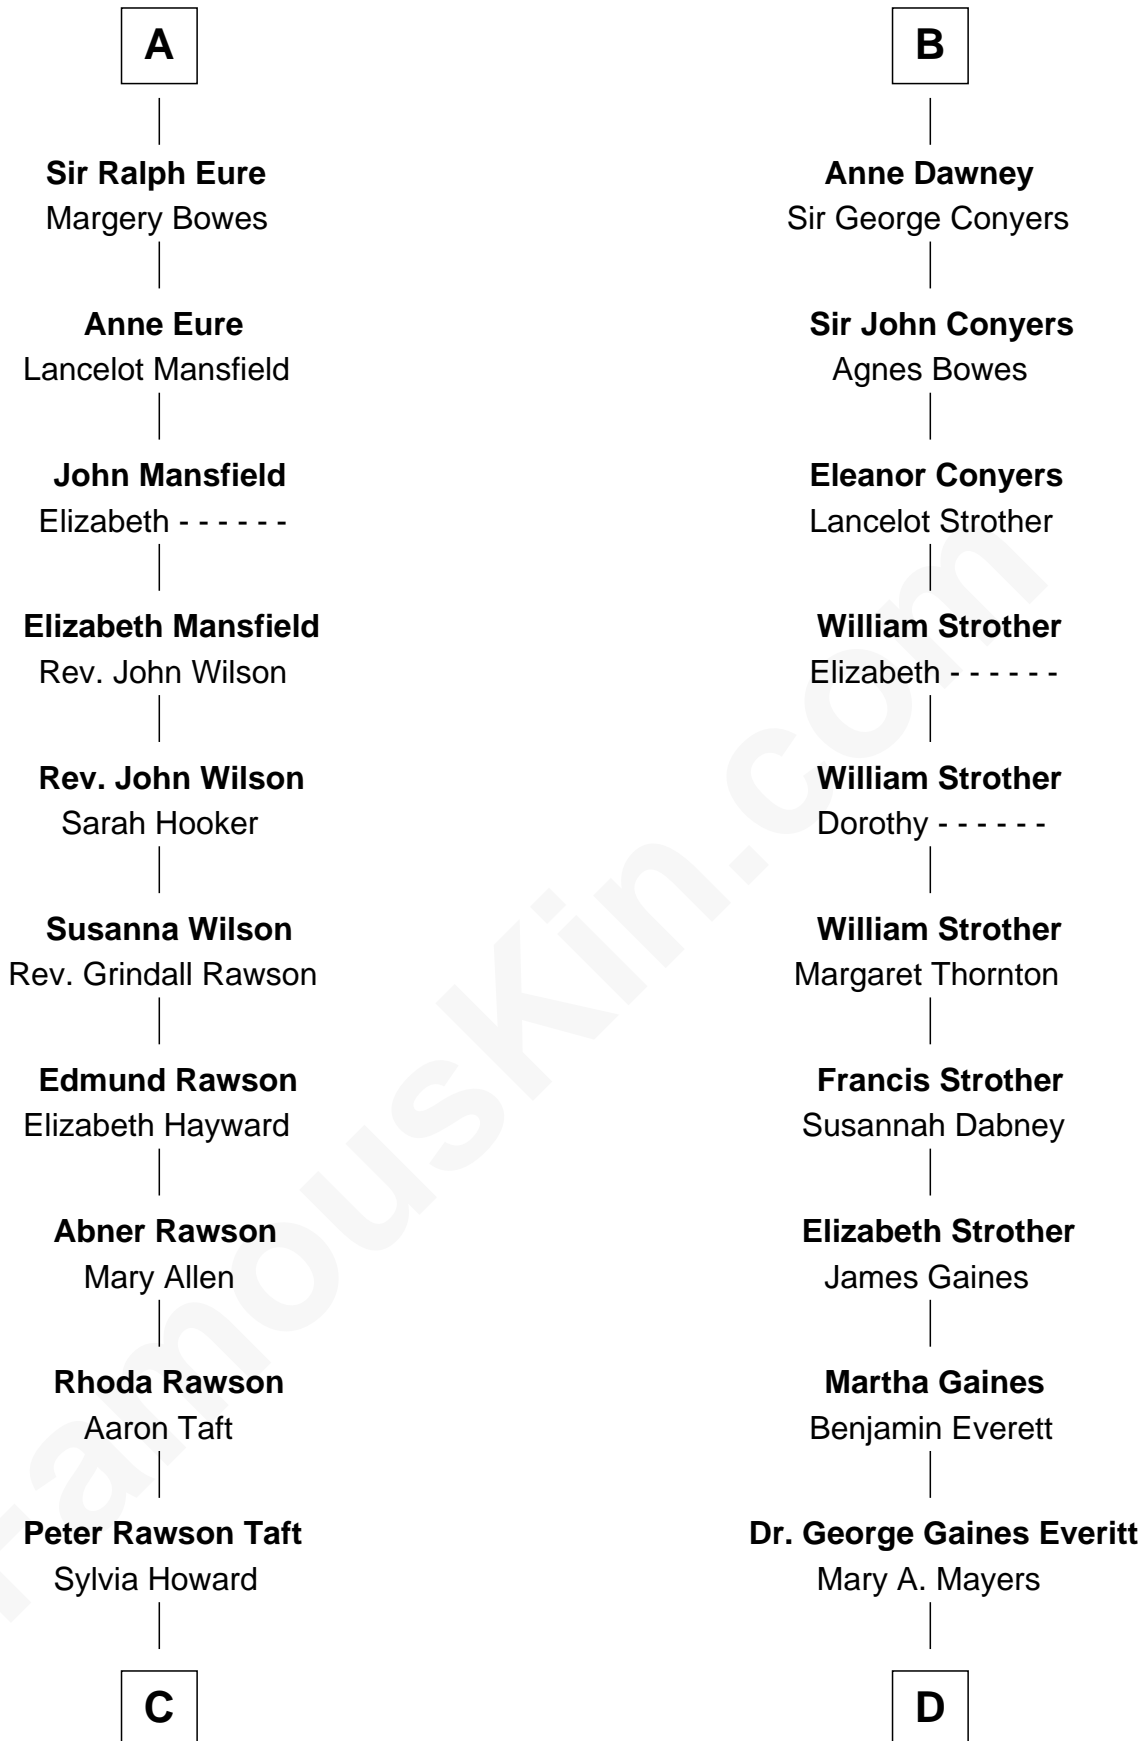

**FamousKin.com**  
**Relationship Chart of**  
**William Howard Taft**  
*27th U.S. President*

**18th cousin 2 times removed of**  
**William H. Macy**  
*TV and Movie Actor*

**C**

**Alphonso Taft**  
Louisa Maria Torrey

**William Howard Taft**  
*27th U.S. President*

**D**

**Horace Benjamin Everitt**  
Martha Leticia Roberts

**Mary Lois Everitt**  
Clement Overstreet

**Lois Elizabeth Overstreet**  
William Hall Macy

**William H. Macy**  
*TV and Movie Actor*