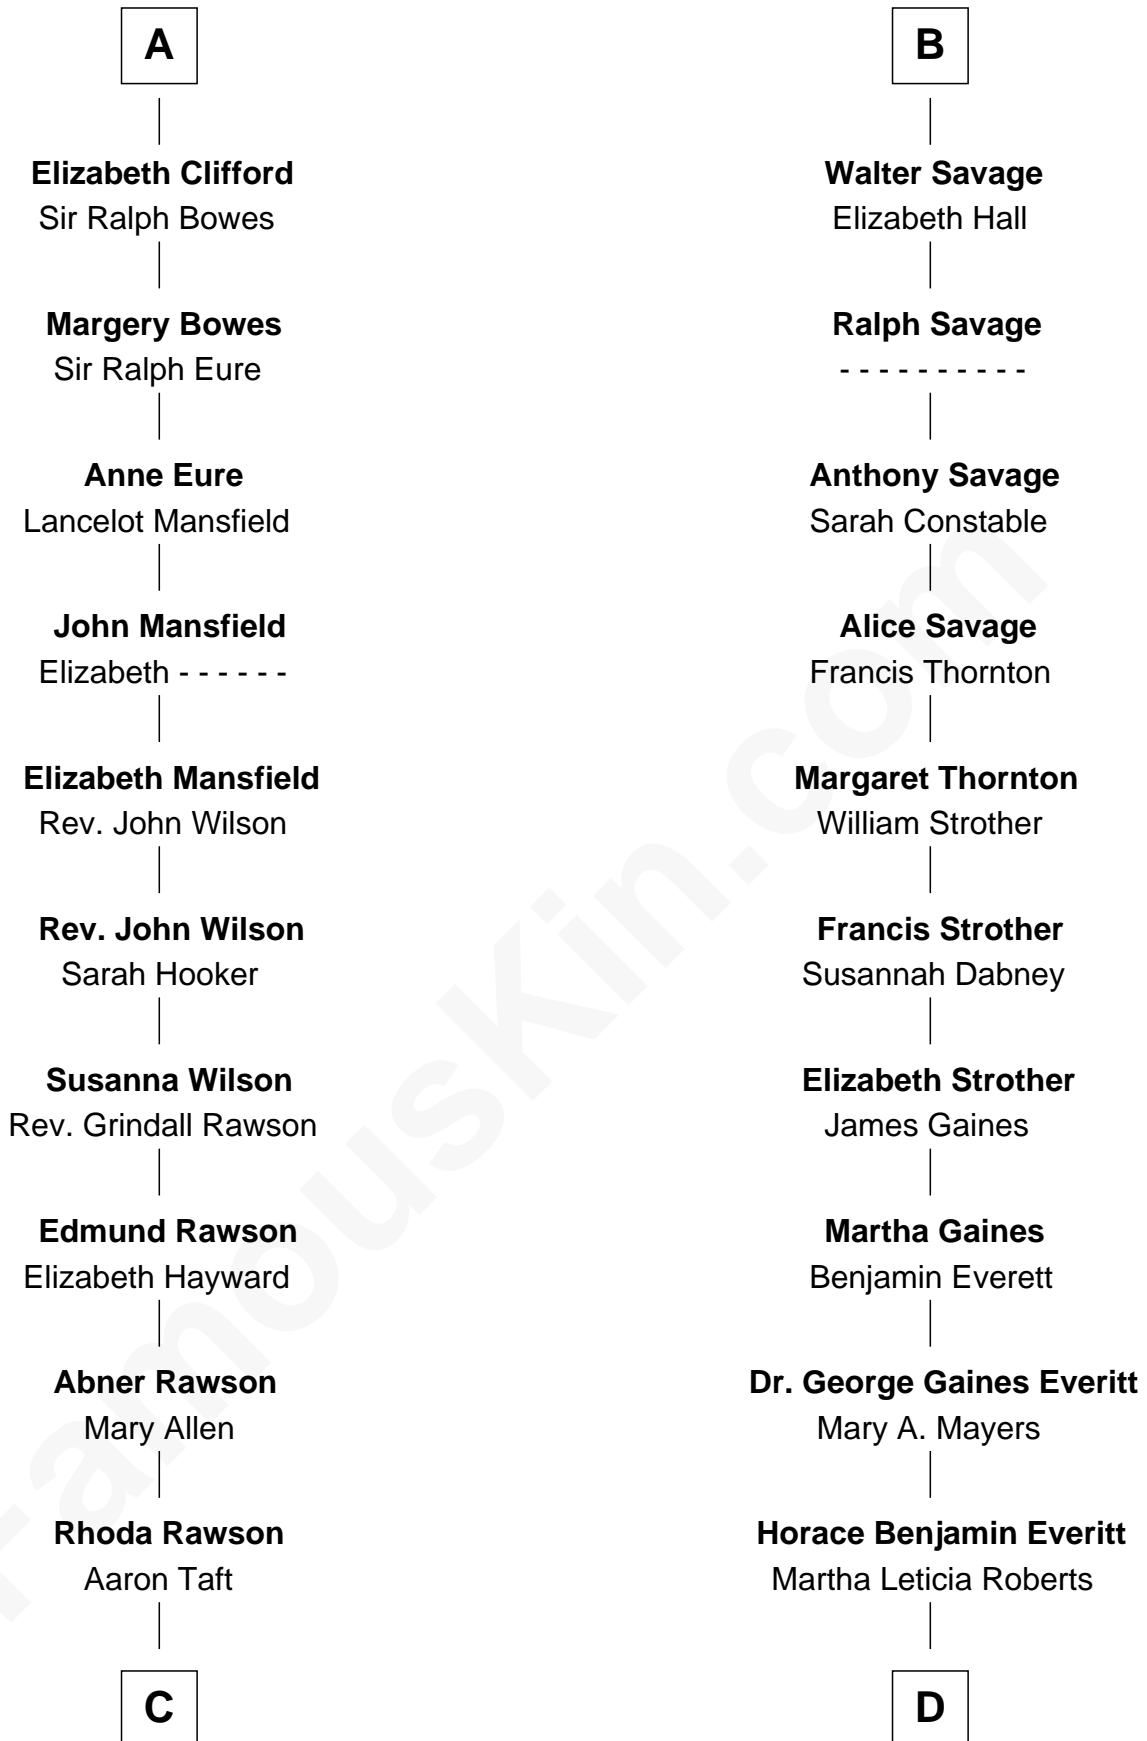

FamousKin.com Relationship Chart of

William Howard Taft

27th U.S. President

19th cousin of

William H. Macy

TV and Movie Actor

Elizabeth de Badlesmere

with husband
Sir Edmund Mortimer

Joan Goushill
Sir Thomas Stanley

Elizabeth Percy
Sir John Clifford

Katherine Stanley
Sir John Savage

Thomas Clifford
Joan Dacre

Sir Christopher Savage
Anne Stanley

John Clifford
Margaret Bromflete

Sir Christopher Savage
Anne Lygon

Henry Clifford
Anne St. John

Francis Savage
Anne Sheldon

A

B

C

Peter Rawson Taft

Sylvia Howard

Alphonso Taft

Louisa Maria Torrey

William Howard Taft

27th U.S. President

D

Mary Lois Everitt

Clement Overstreet

Lois Elizabeth Overstreet

William Hall Macy