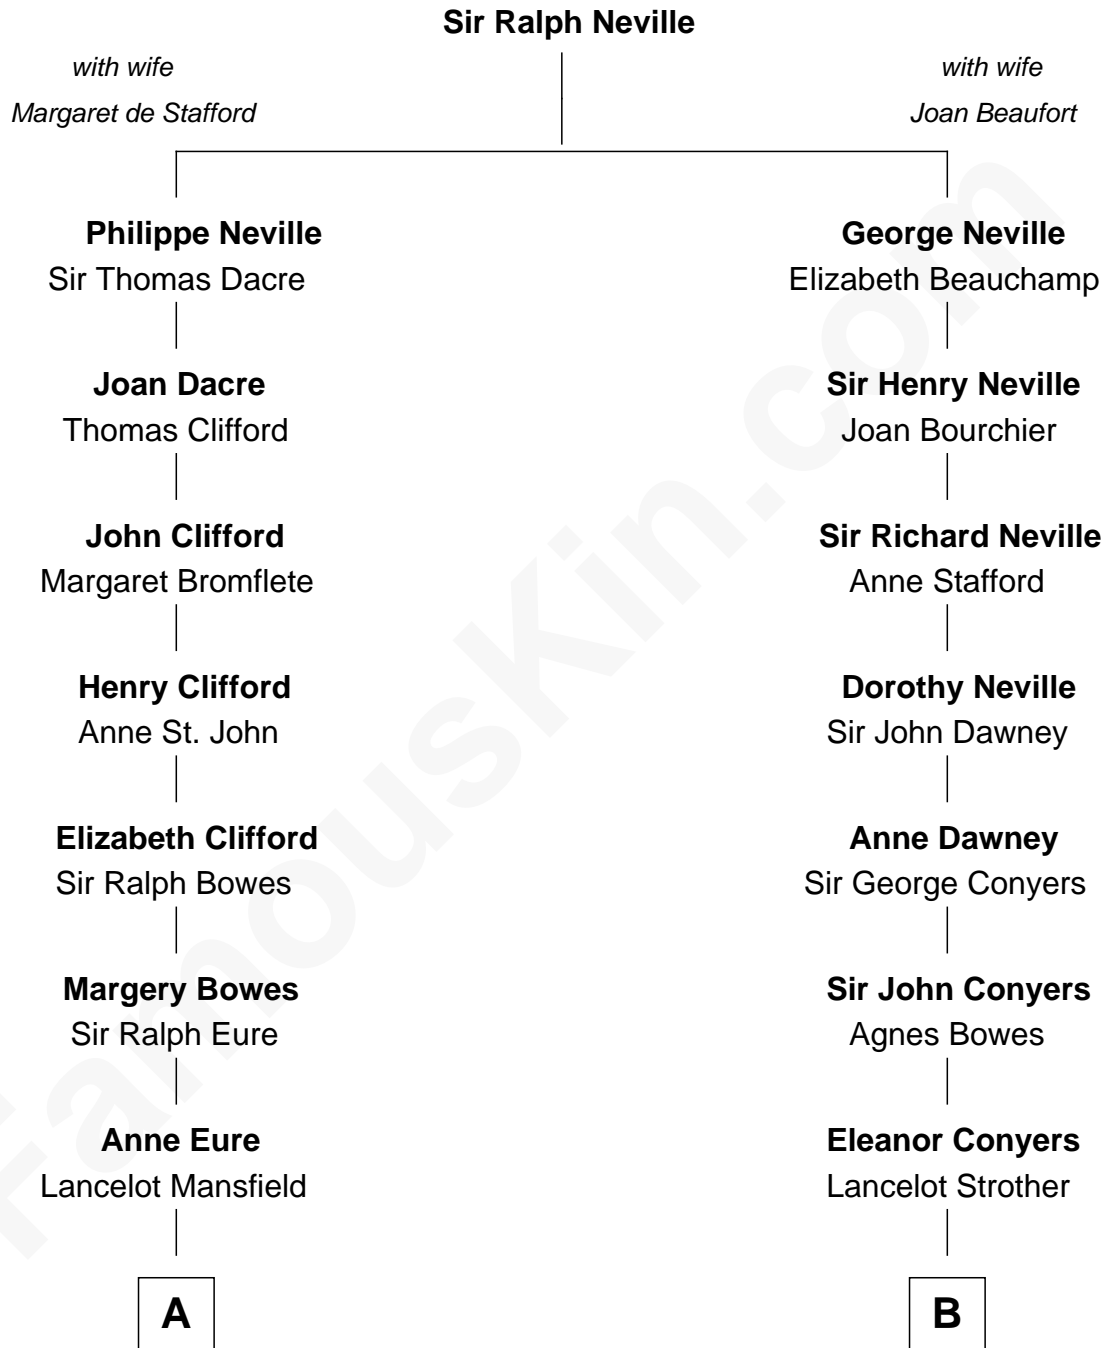

**FamousKin.com**  
**Relationship Chart of**  
**William Howard Taft**  
*27th U.S. President*

16th cousin 1 time removed of  
**William H. Macy**  
*TV and Movie Actor*

**A**

**John Mansfield**  
Elizabeth - - - - -

**Elizabeth Mansfield**  
Rev. John Wilson

**Rev. John Wilson**  
Sarah Hooker

**Susanna Wilson**  
Rev. Grindall Rawson

**Edmund Rawson**  
Elizabeth Hayward

**Abner Rawson**  
Mary Allen

**Rhoda Rawson**  
Aaron Taft

**Peter Rawson Taft**  
Sylvia Howard

**Alphonso Taft**  
Louisa Maria Torrey

**William Howard Taft**  
*27th U.S. President*

**B**

**William Strother**  
Elizabeth - - - - -

**William Strother**  
Dorothy - - - - -