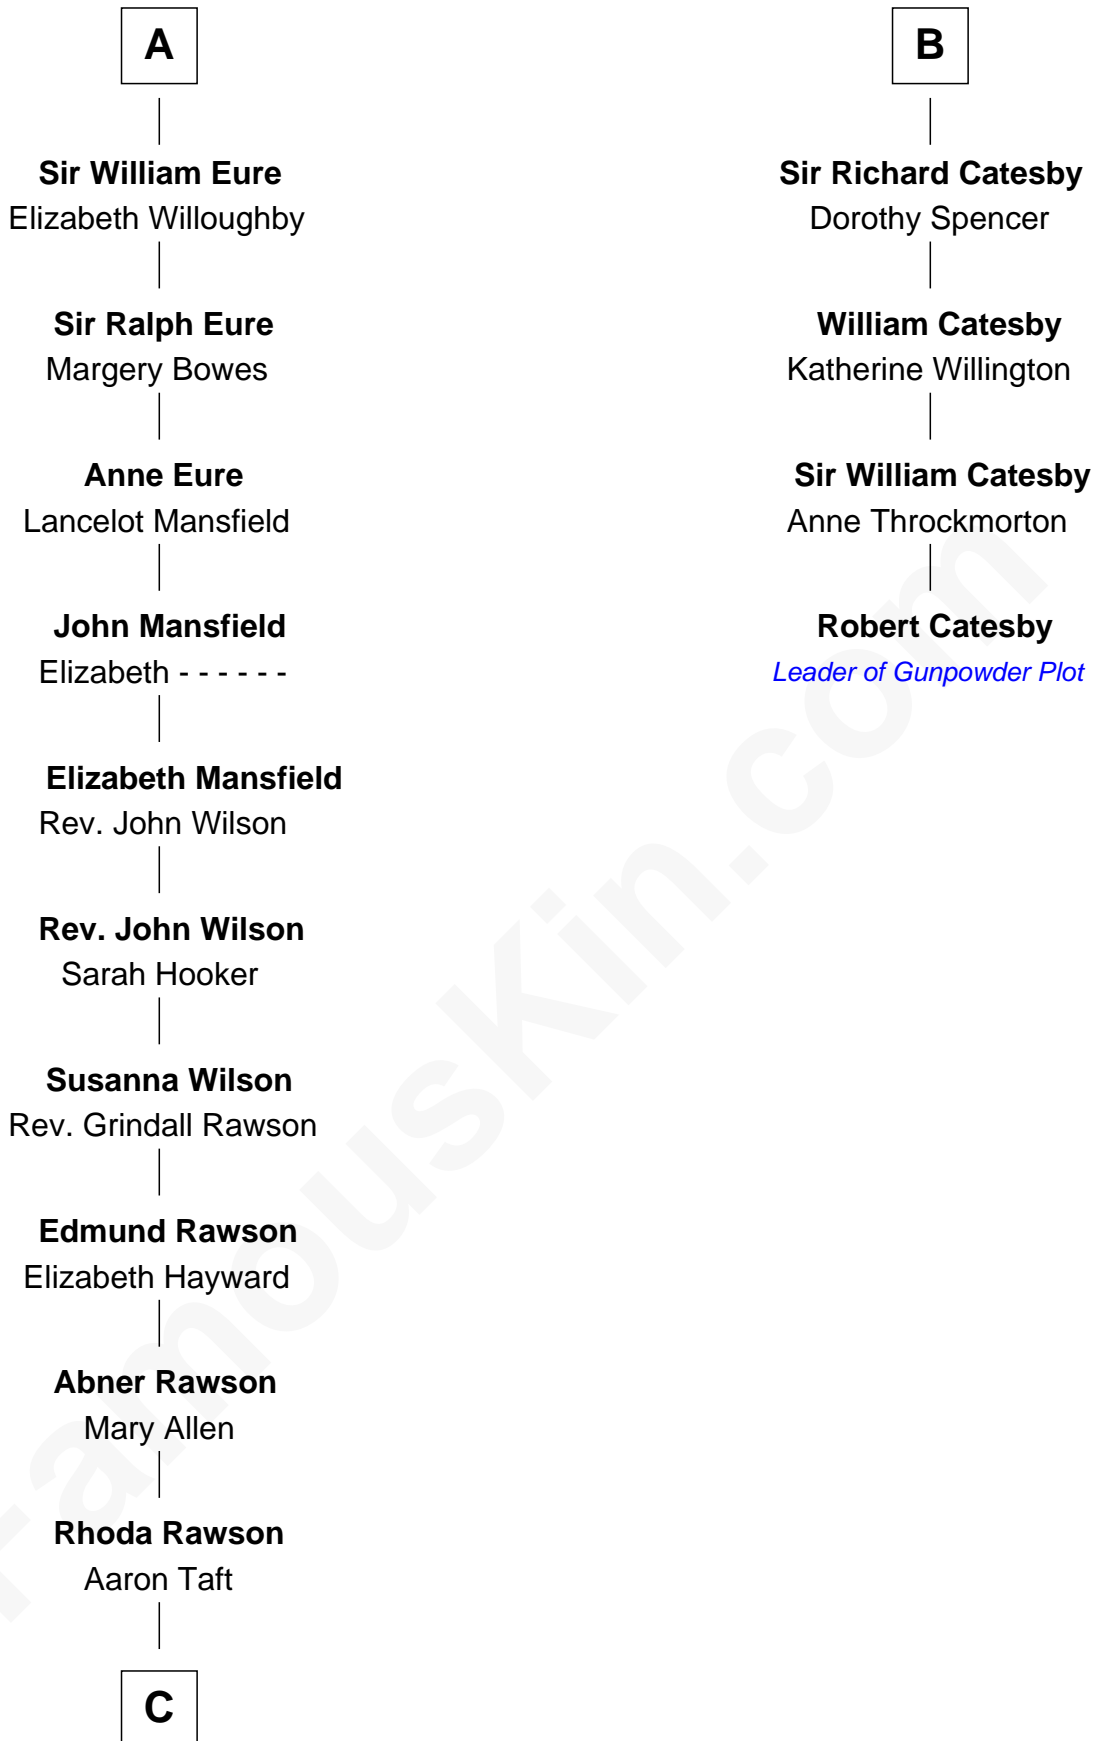

FamousKin.com
Relationship Chart of
William Howard Taft
27th U.S. President

10th cousin 9 times removed of

Robert Catesby
Leader of Gunpowder Plot

C

—
Peter Rawson Taft

Sylvia Howard

—
Alphonso Taft

Louisa Maria Torrey

—
William Howard Taft

27th U.S. President

FamousKin.com