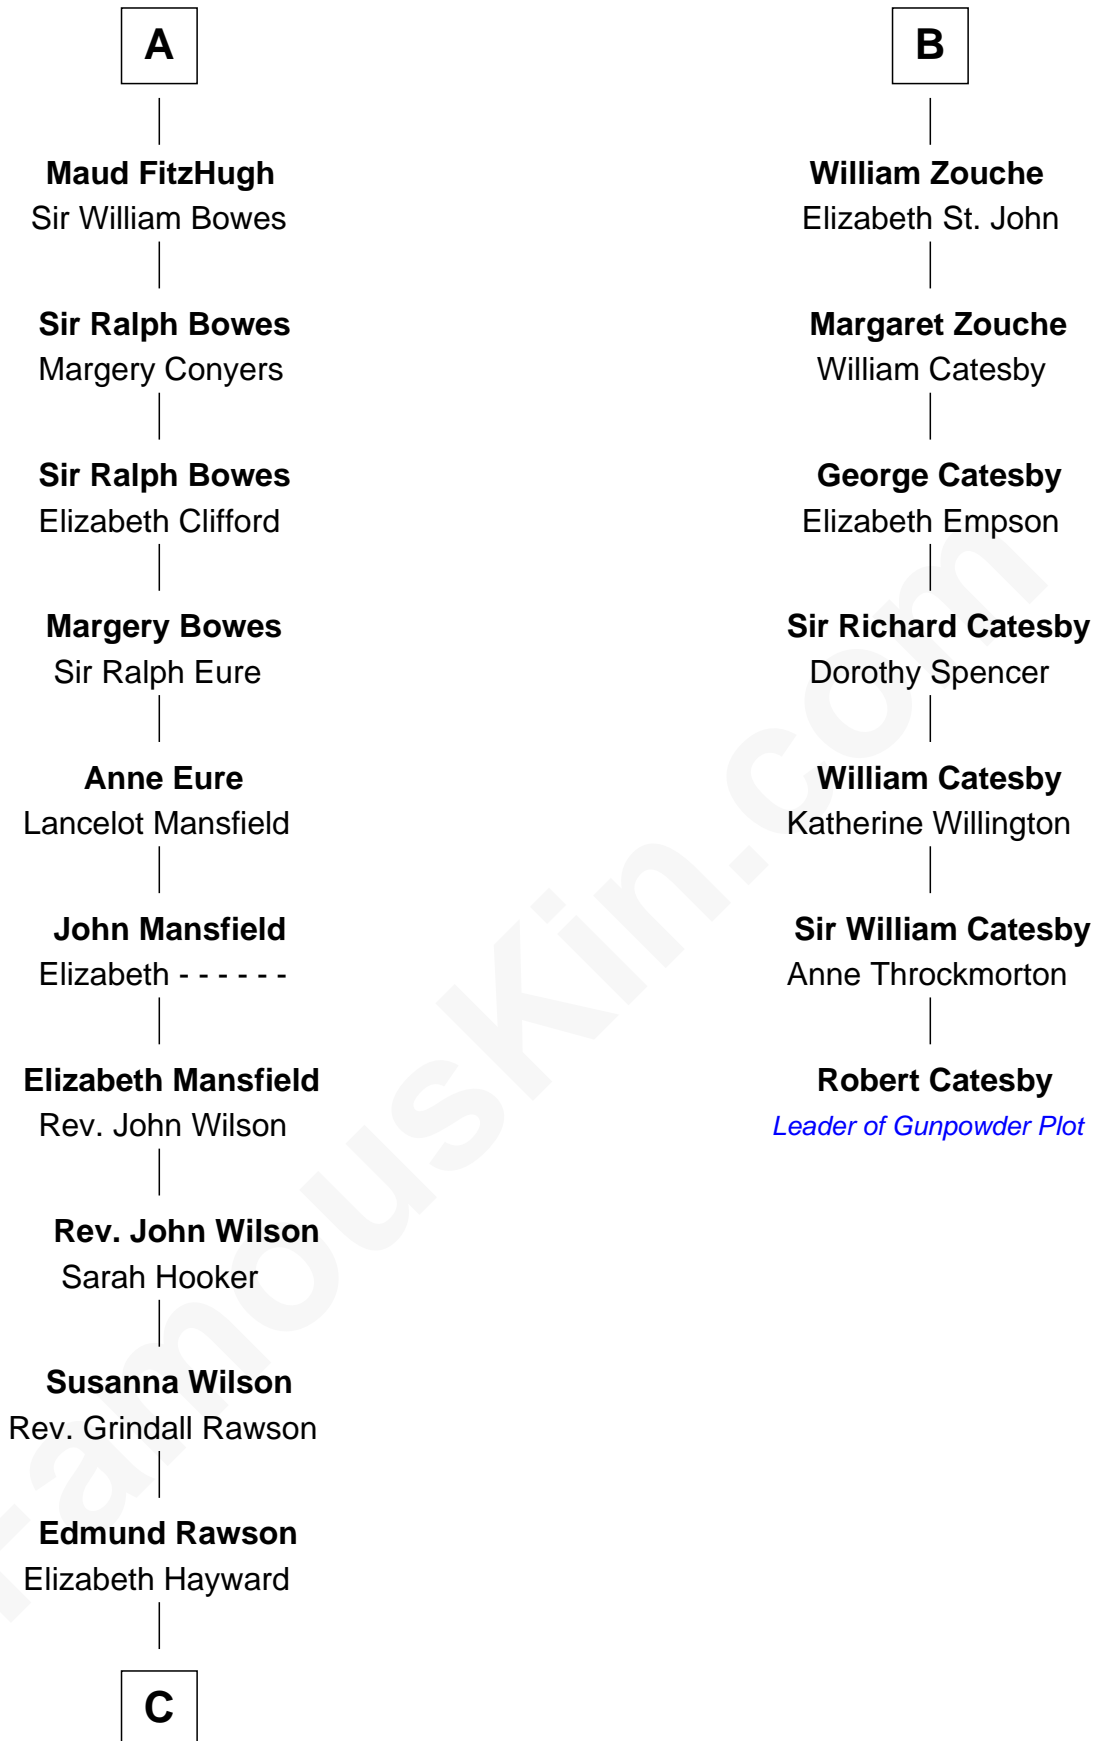

FamousKin.com
Relationship Chart of
William Howard Taft
27th U.S. President

13th cousin 8 times removed of
Robert Catesby
Leader of Gunpowder Plot

C

Abner Rawson

Mary Allen

Rhoda Rawson

Aaron Taft

Peter Rawson Taft

Sylvia Howard

Alphonso Taft

Louisa Maria Torrey

William Howard Taft

27th U.S. President

FamousKin.com