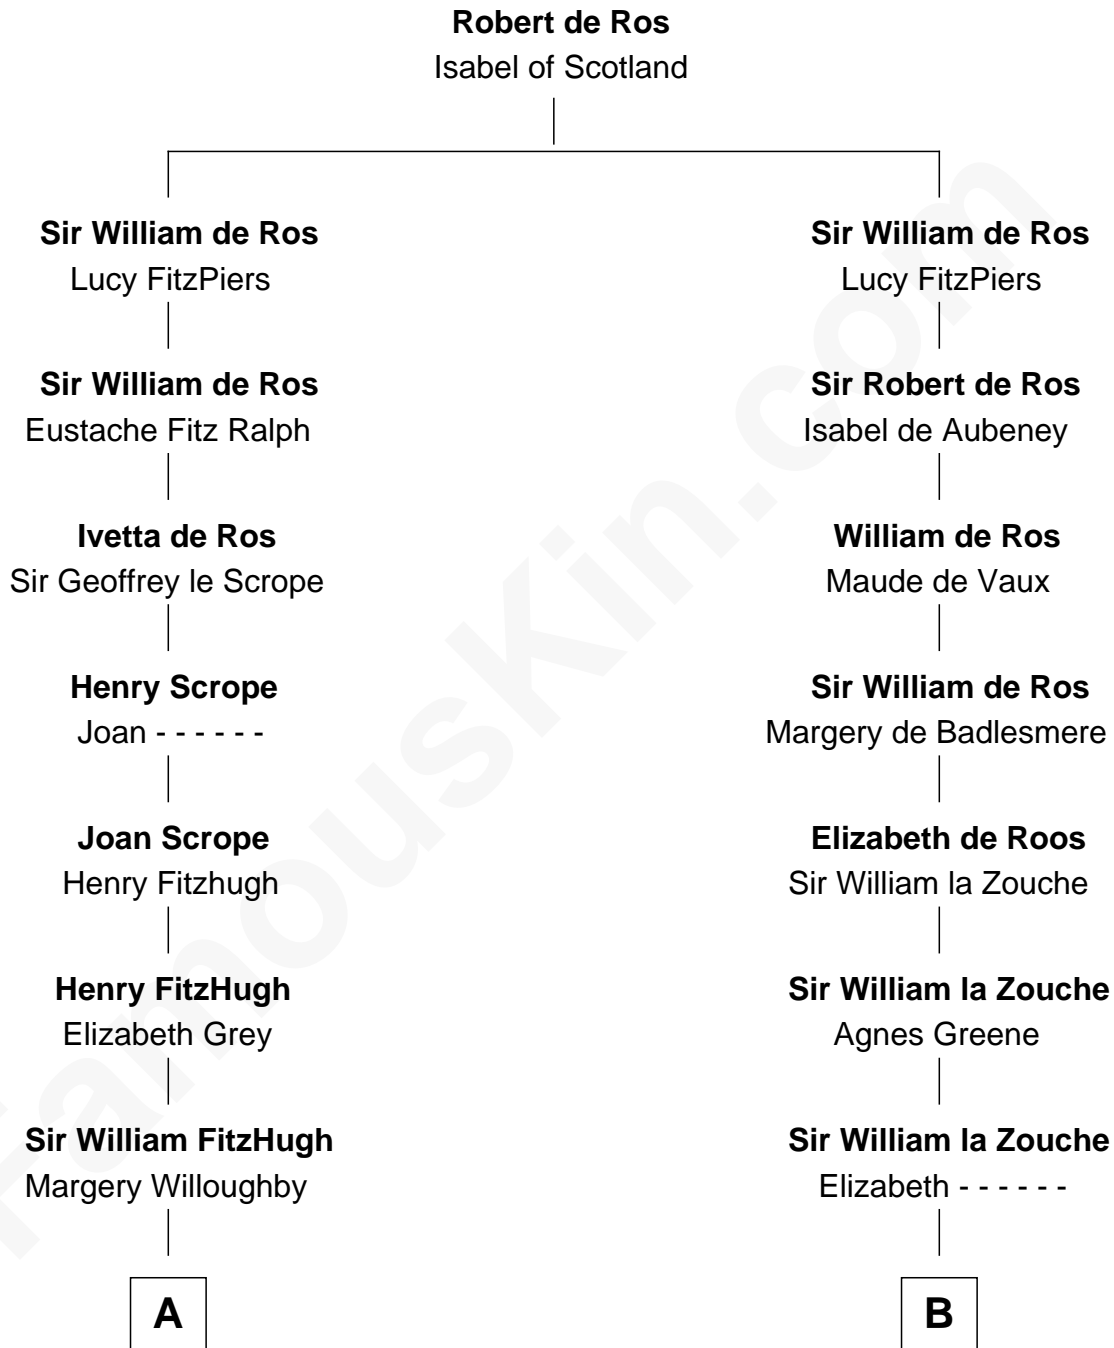

FamousKin.com
Relationship Chart of
William Howard Taft
27th U.S. President

13th cousin 8 times removed of
Robert Catesby
Leader of Gunpowder Plot

C

Abner Rawson

Mary Allen

Rhoda Rawson

Aaron Taft

Peter Rawson Taft

Sylvia Howard

Alphonso Taft

Louisa Maria Torrey

William Howard Taft

27th U.S. President

FamousKin.com