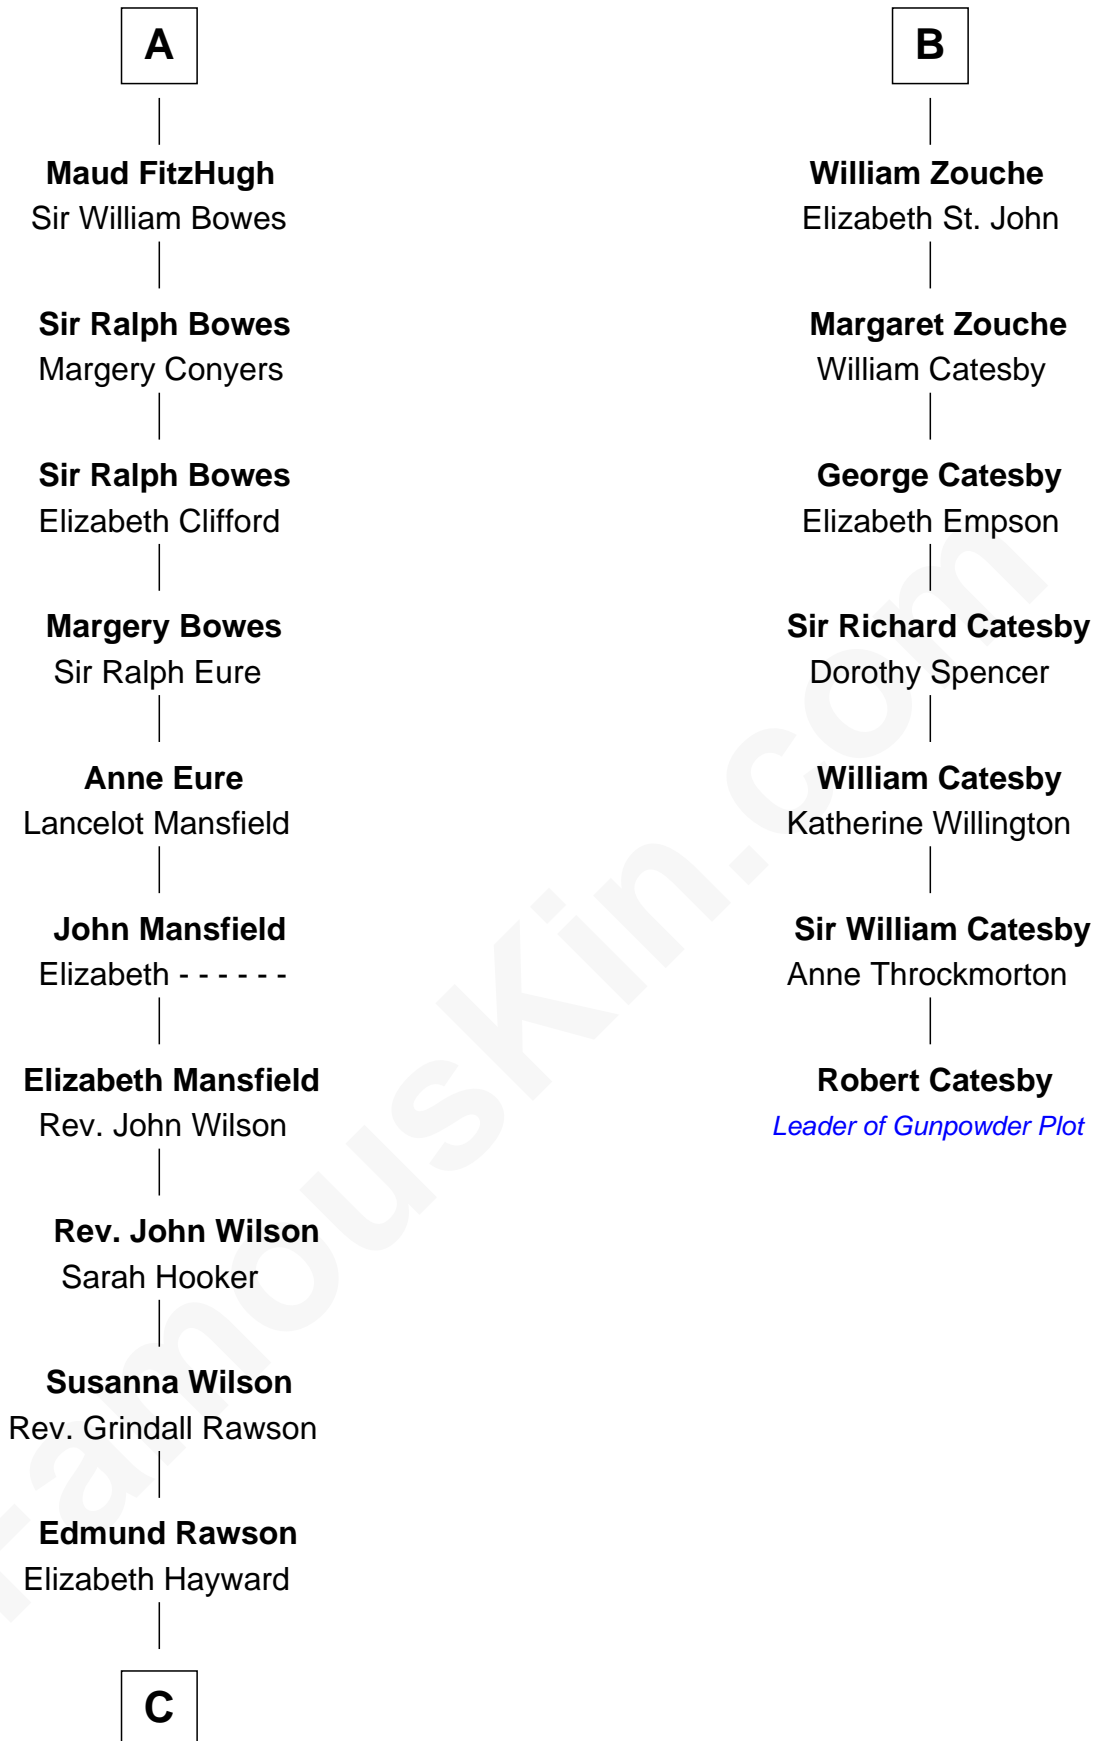

FamousKin.com
Relationship Chart of
William Howard Taft
27th U.S. President

13th cousin 8 times removed of
Robert Catesby
Leader of Gunpowder Plot

Reginald FitzPiers

C

Abner Rawson

Mary Allen

Rhoda Rawson

Aaron Taft

Peter Rawson Taft

Sylvia Howard

Alphonso Taft

Louisa Maria Torrey

William Howard Taft

27th U.S. President

FamousKin.com