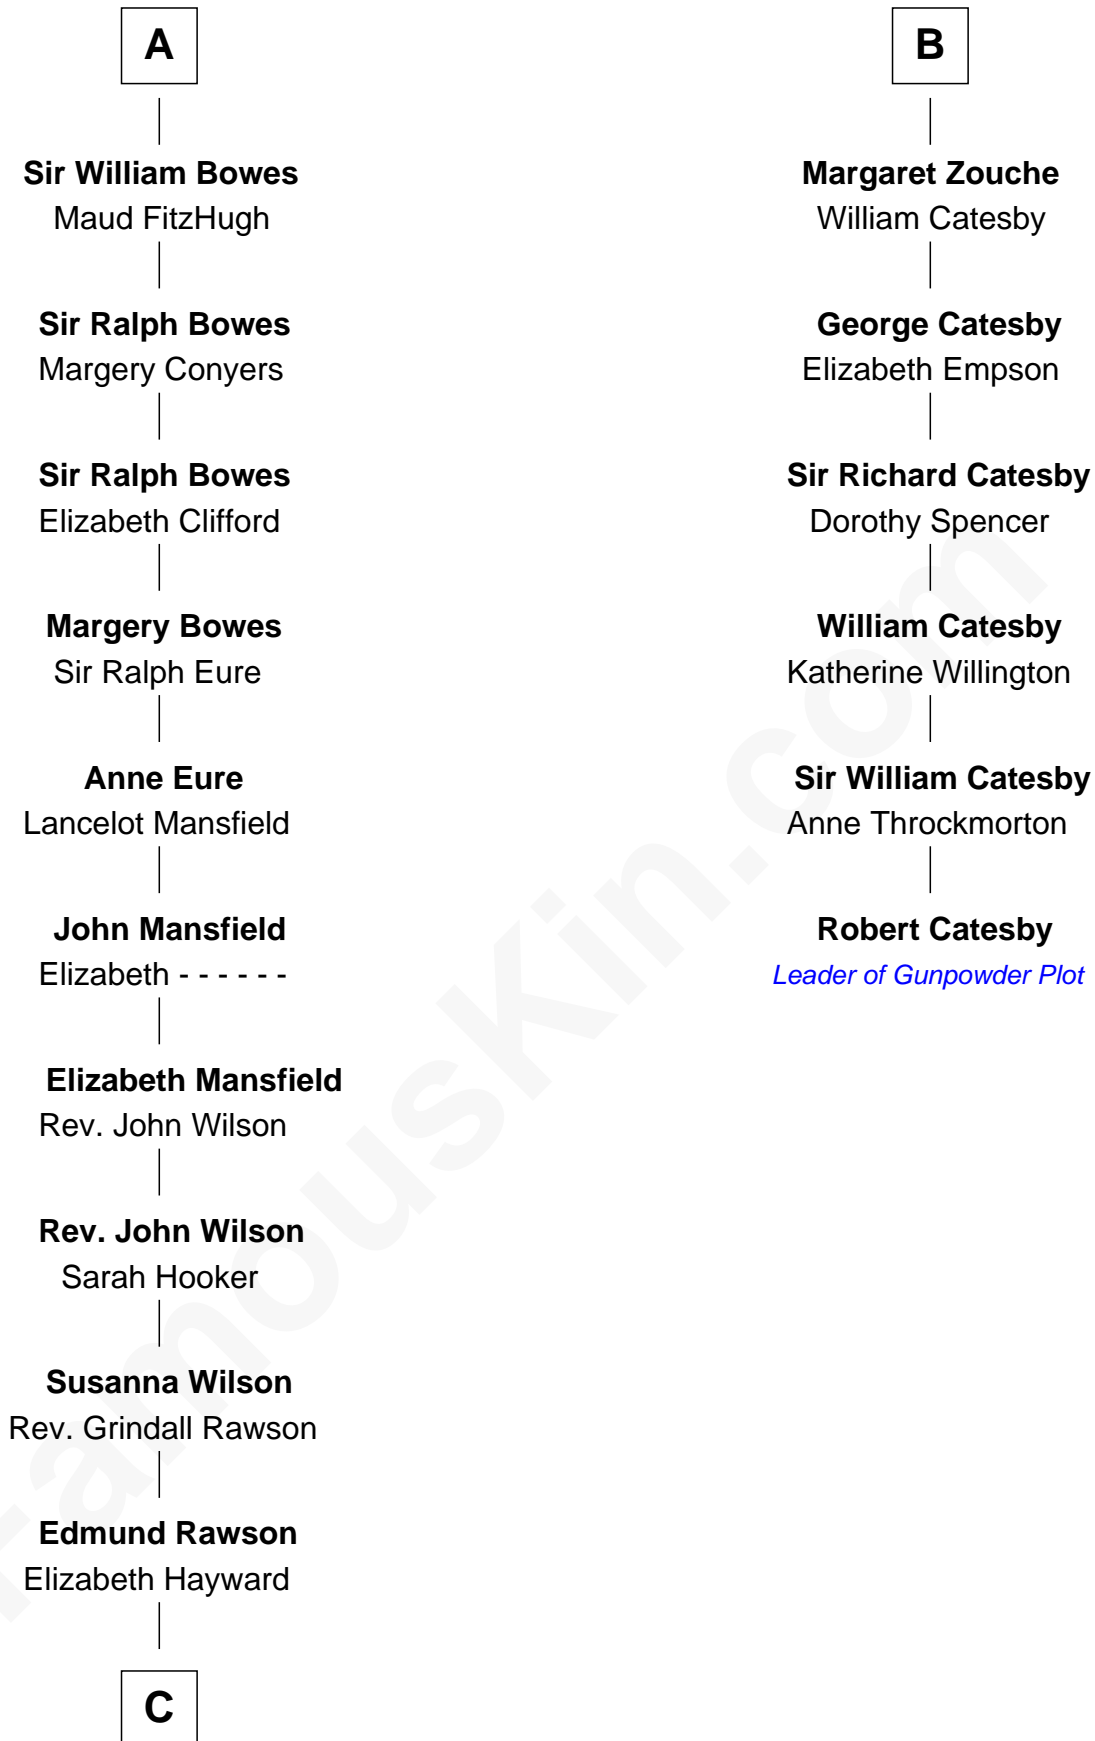

FamousKin.com
Relationship Chart of
William Howard Taft
27th U.S. President

12th cousin 9 times removed of
Robert Catesby
Leader of Gunpowder Plot

C

Abner Rawson

Mary Allen

Rhoda Rawson

Aaron Taft

Peter Rawson Taft

Sylvia Howard

Alphonso Taft

Louisa Maria Torrey

William Howard Taft

27th U.S. President

FamousKin.com