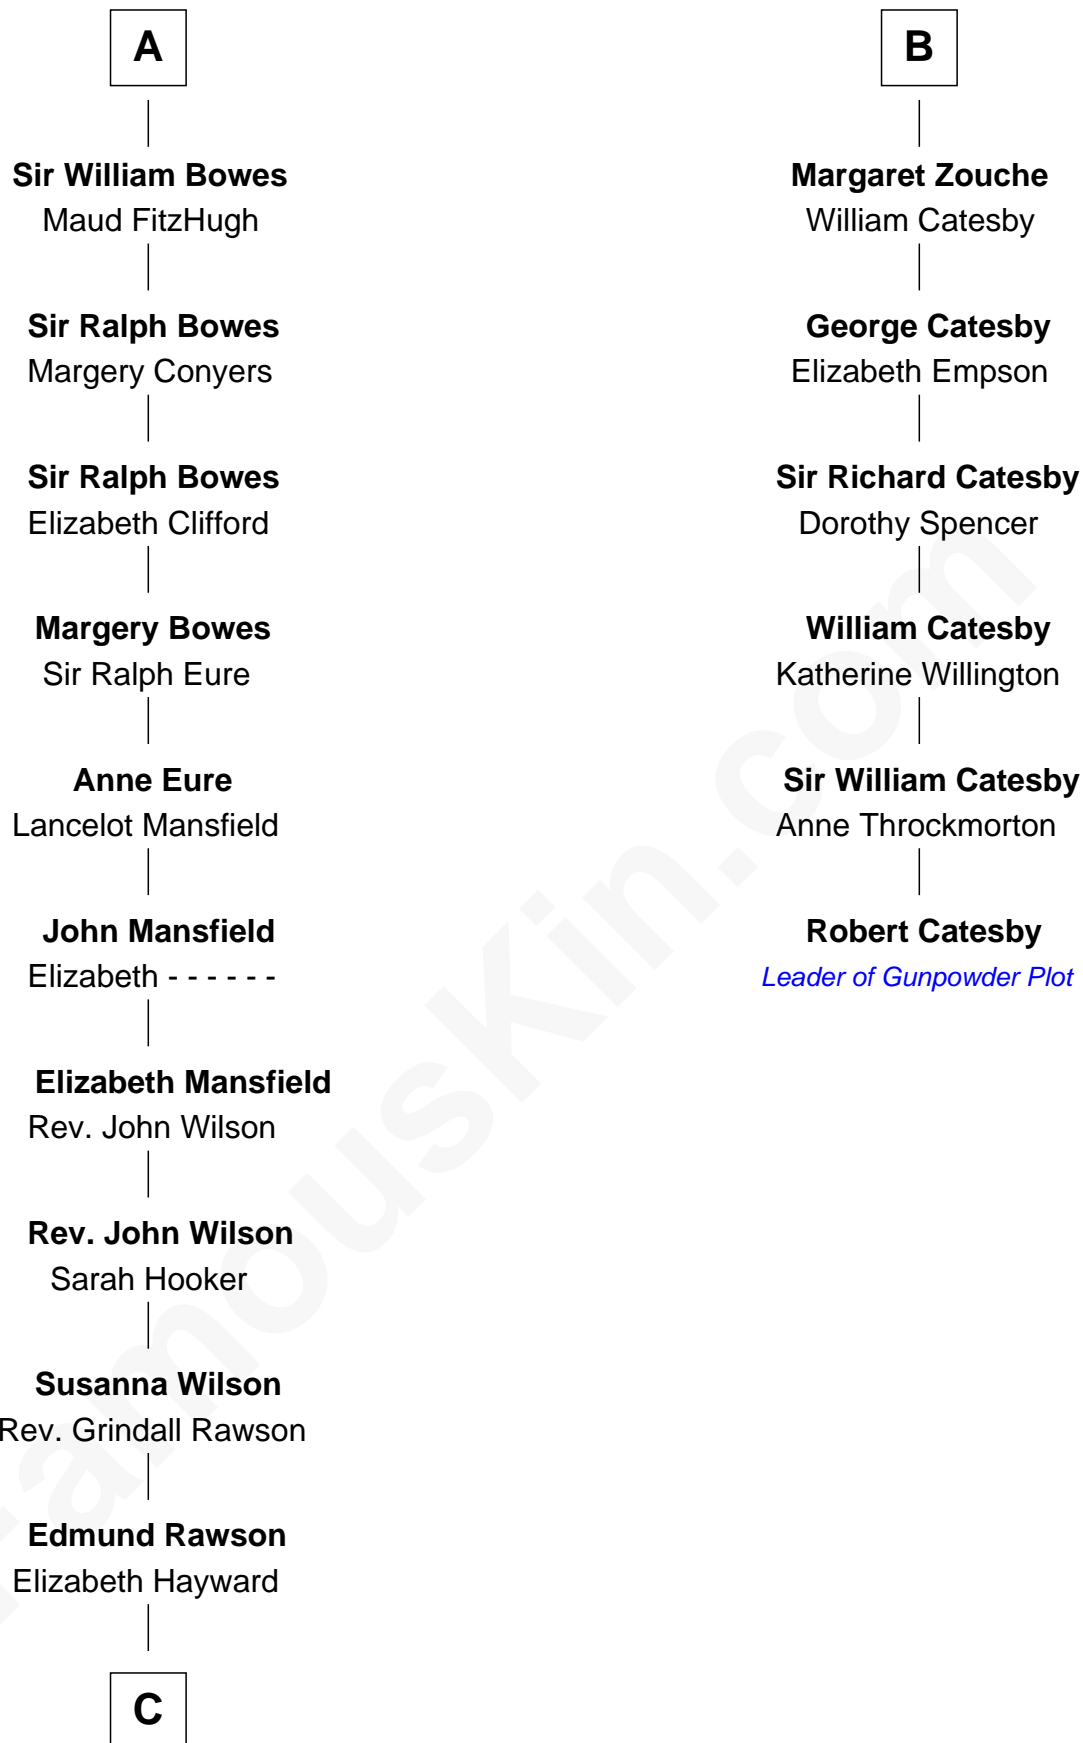

FamousKin.com
Relationship Chart of
William Howard Taft
27th U.S. President

12th cousin 9 times removed of
Robert Catesby
Leader of Gunpowder Plot

C

Abner Rawson

Mary Allen

Rhoda Rawson

Aaron Taft

Peter Rawson Taft

Sylvia Howard

Alphonso Taft

Louisa Maria Torrey

William Howard Taft

27th U.S. President

FamousKin.com