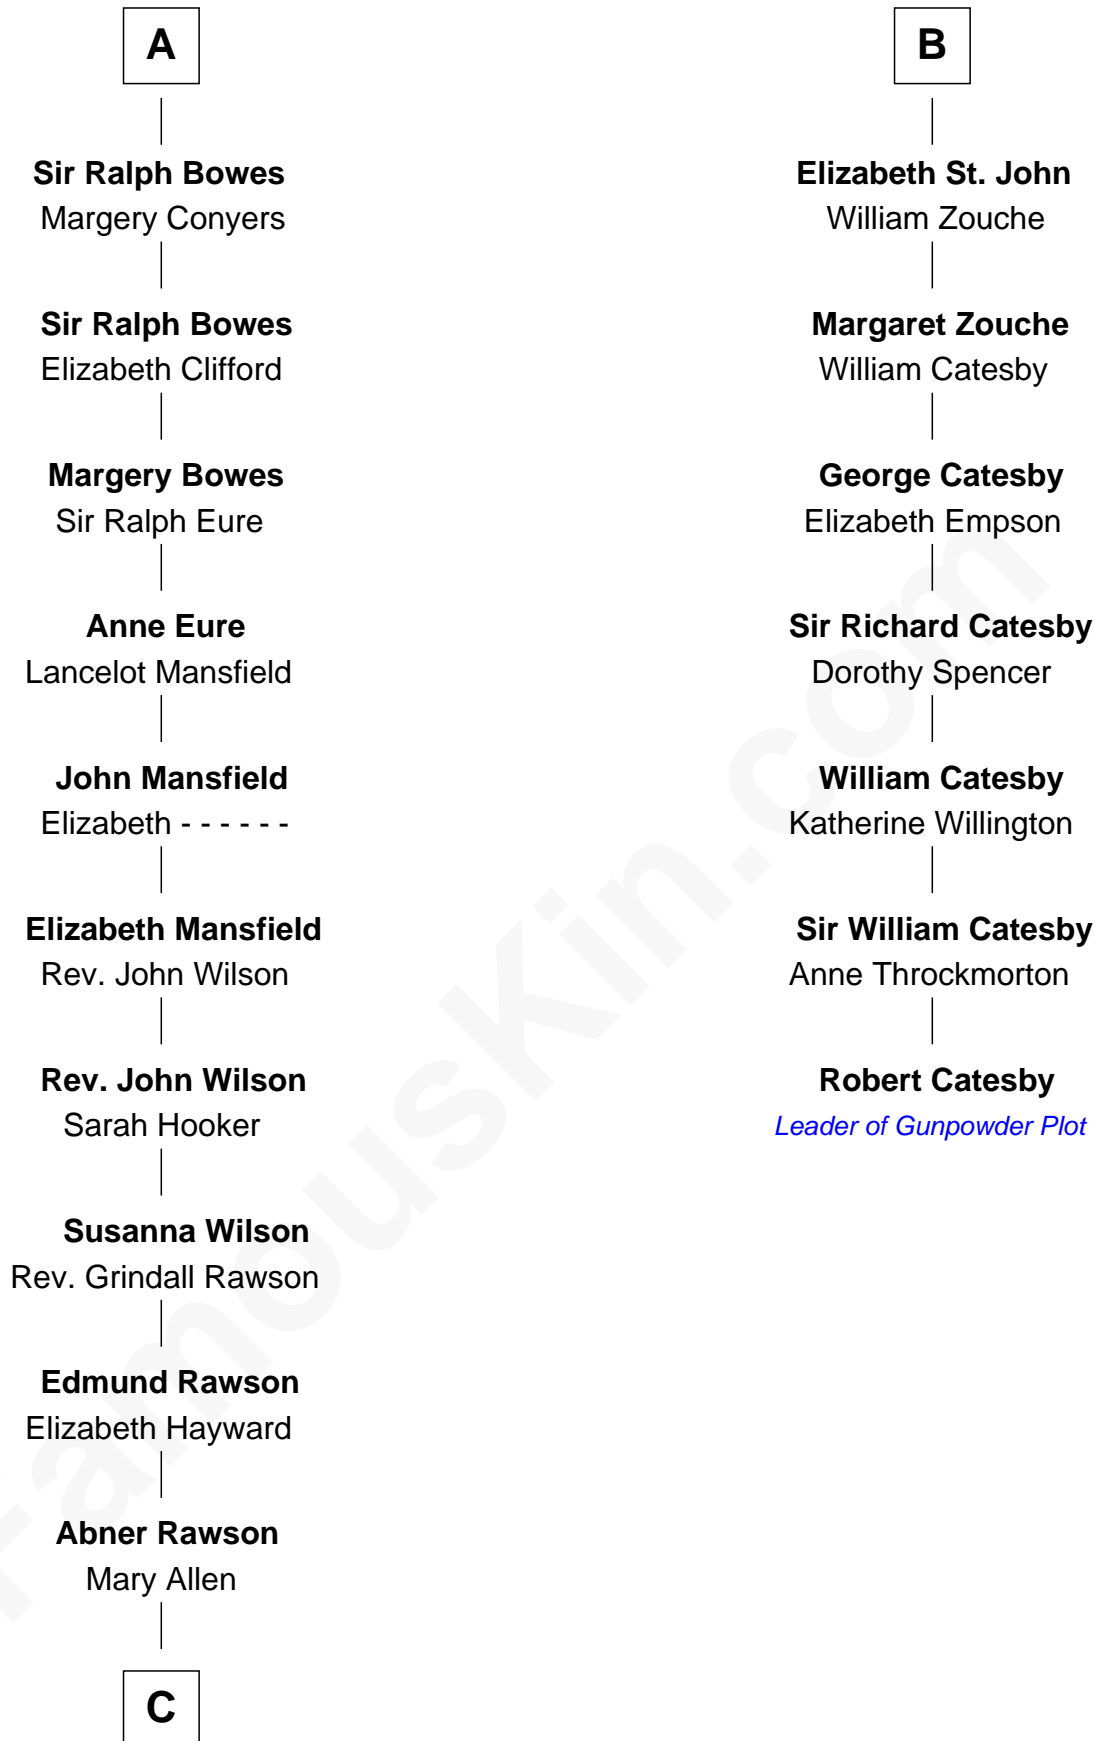

FamousKin.com
Relationship Chart of
William Howard Taft
27th U.S. President

13th cousin 7 times removed of
Robert Catesby
Leader of Gunpowder Plot

C

—
Rhoda Rawson

Aaron Taft

—
Peter Rawson Taft

Sylvia Howard

—
Alphonso Taft

Louisa Maria Torrey

—
William Howard Taft

27th U.S. President

FamousKin.com