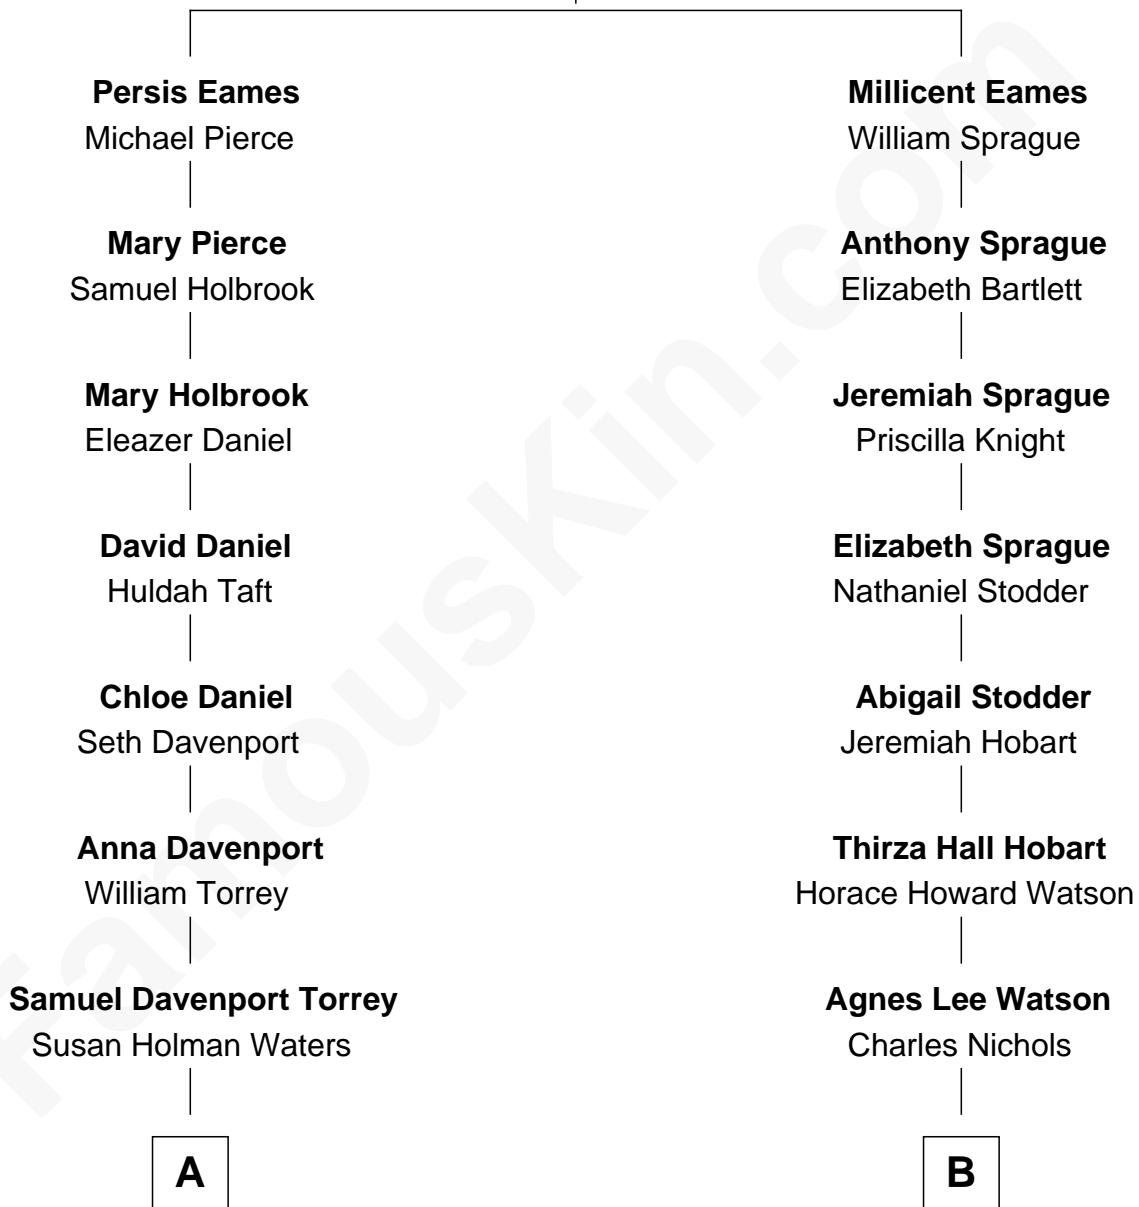

FamousKin.com
Relationship Chart of
William Howard Taft
27th U.S. President

8th cousin 3 times removed of

John Cena
Movie Actor and WWE Pro Wrestler

Anthony Eames
 Margery - - - - -

A

Louisa Maria Torrey

Alphonso Taft

William Howard Taft

27th U.S. President

B

Charles H. Nichols

Martha Emma Dix

Charles Nichols

Julia Ellen Skelton

Natalie Nichols