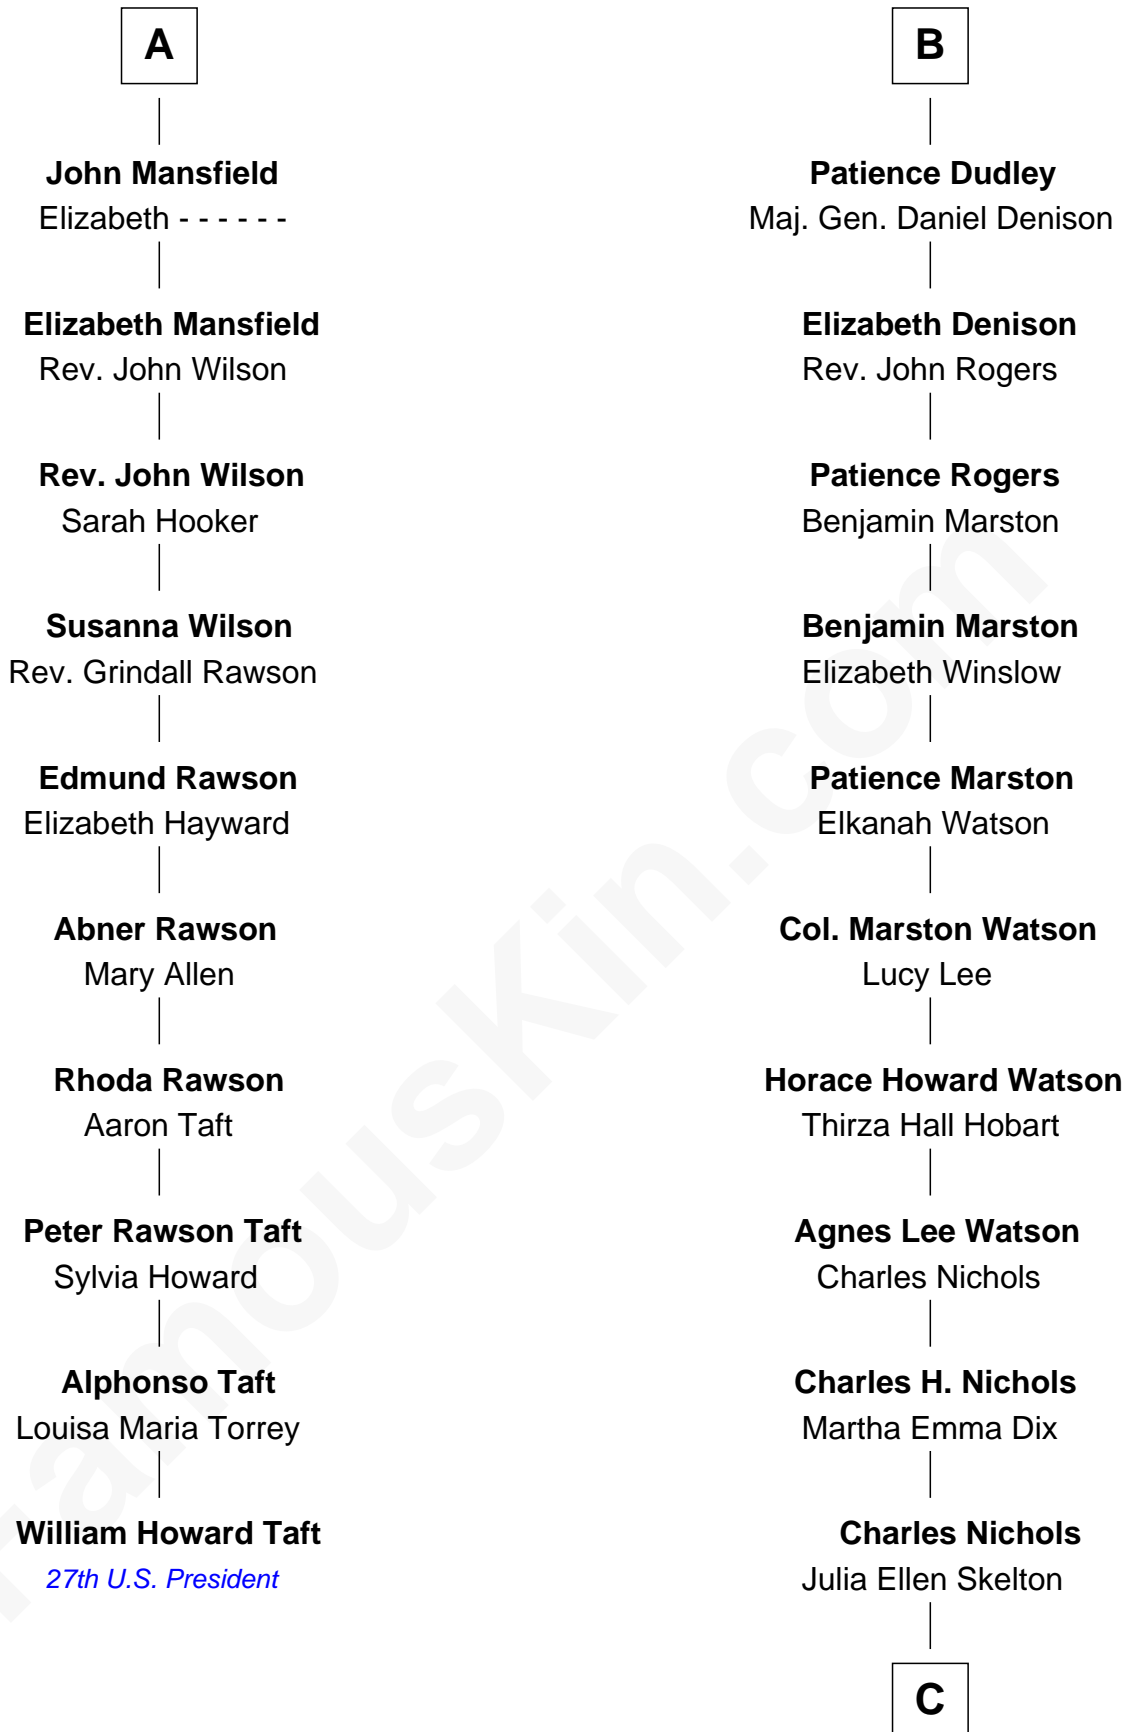

FamousKin.com
Relationship Chart of
William Howard Taft
27th U.S. President

16th cousin 3 times removed of

John Cena
Movie Actor and WWE Pro Wrestler

C

Natalie Nichols

Ulysses John Lupien

Carol Frances Lupien