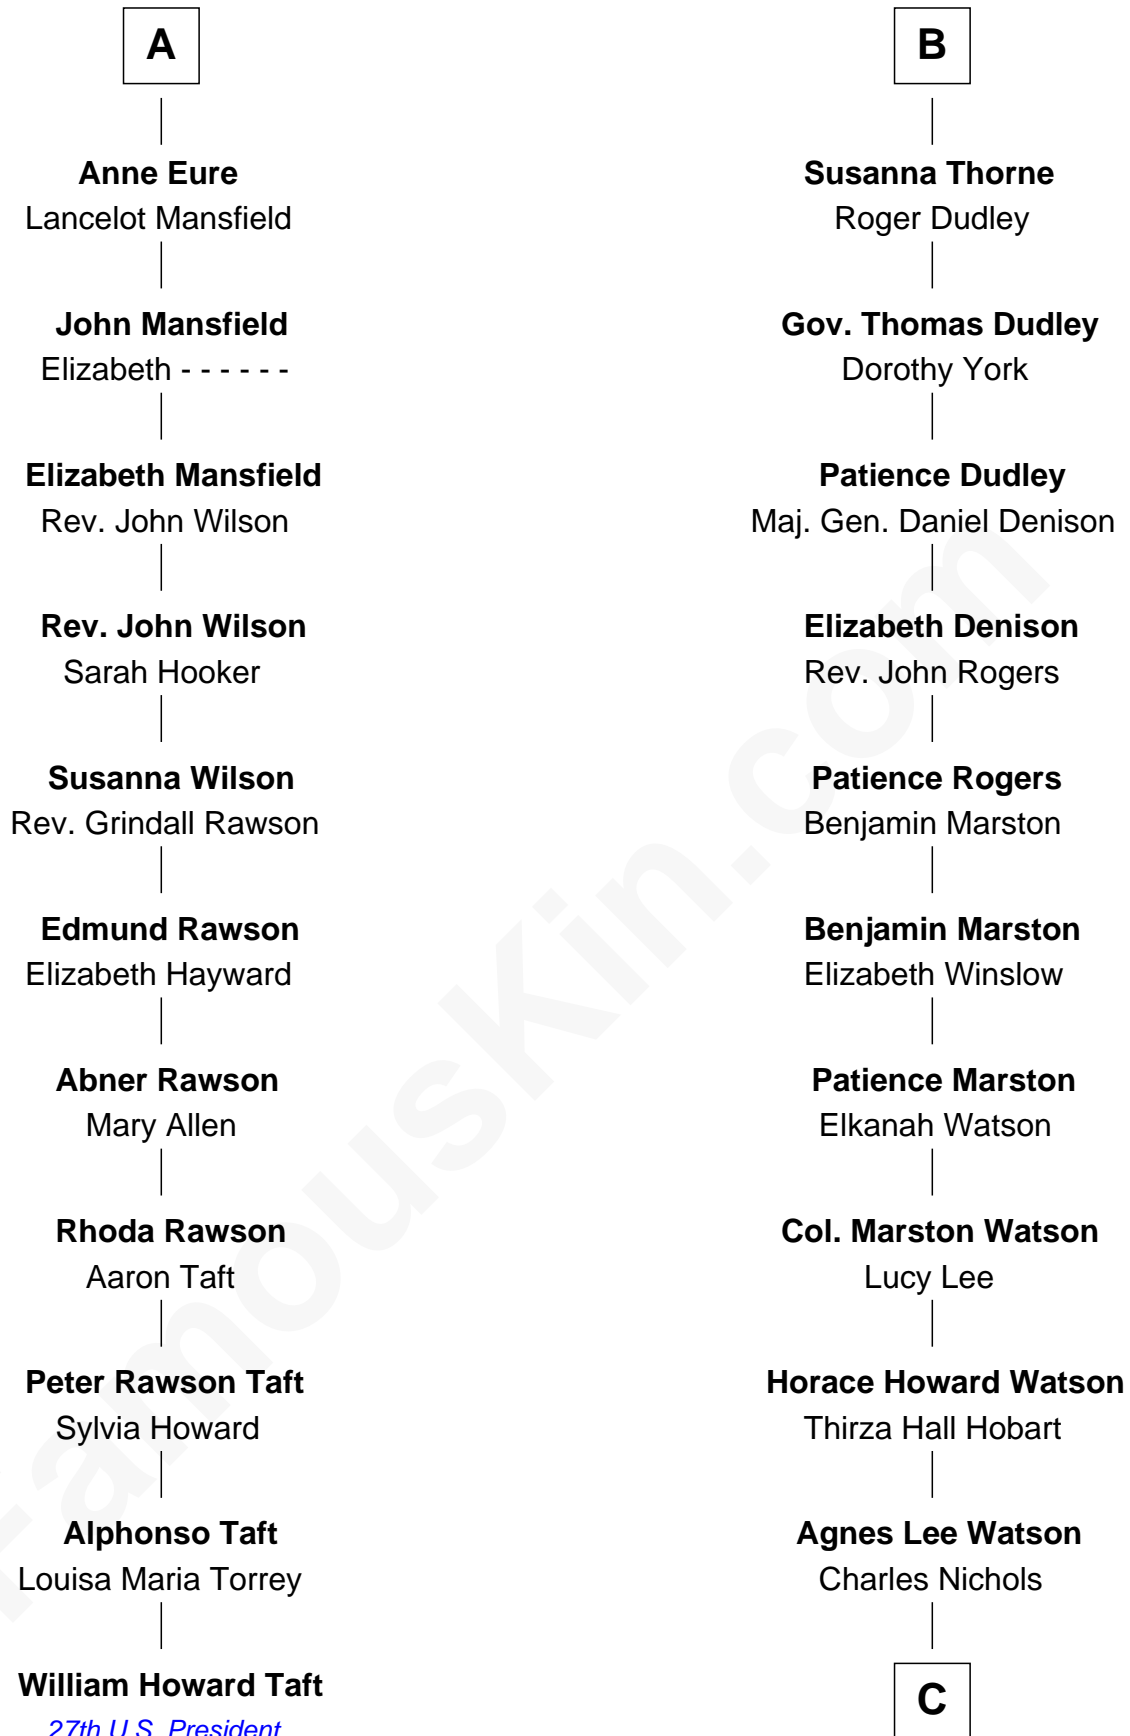

FamousKin.com

Relationship Chart of

William Howard Taft

27th U.S. President

17th cousin 4 times removed of

John Cena
 Movie Actor and WWE Pro Wrestler

C

Charles H. Nichols