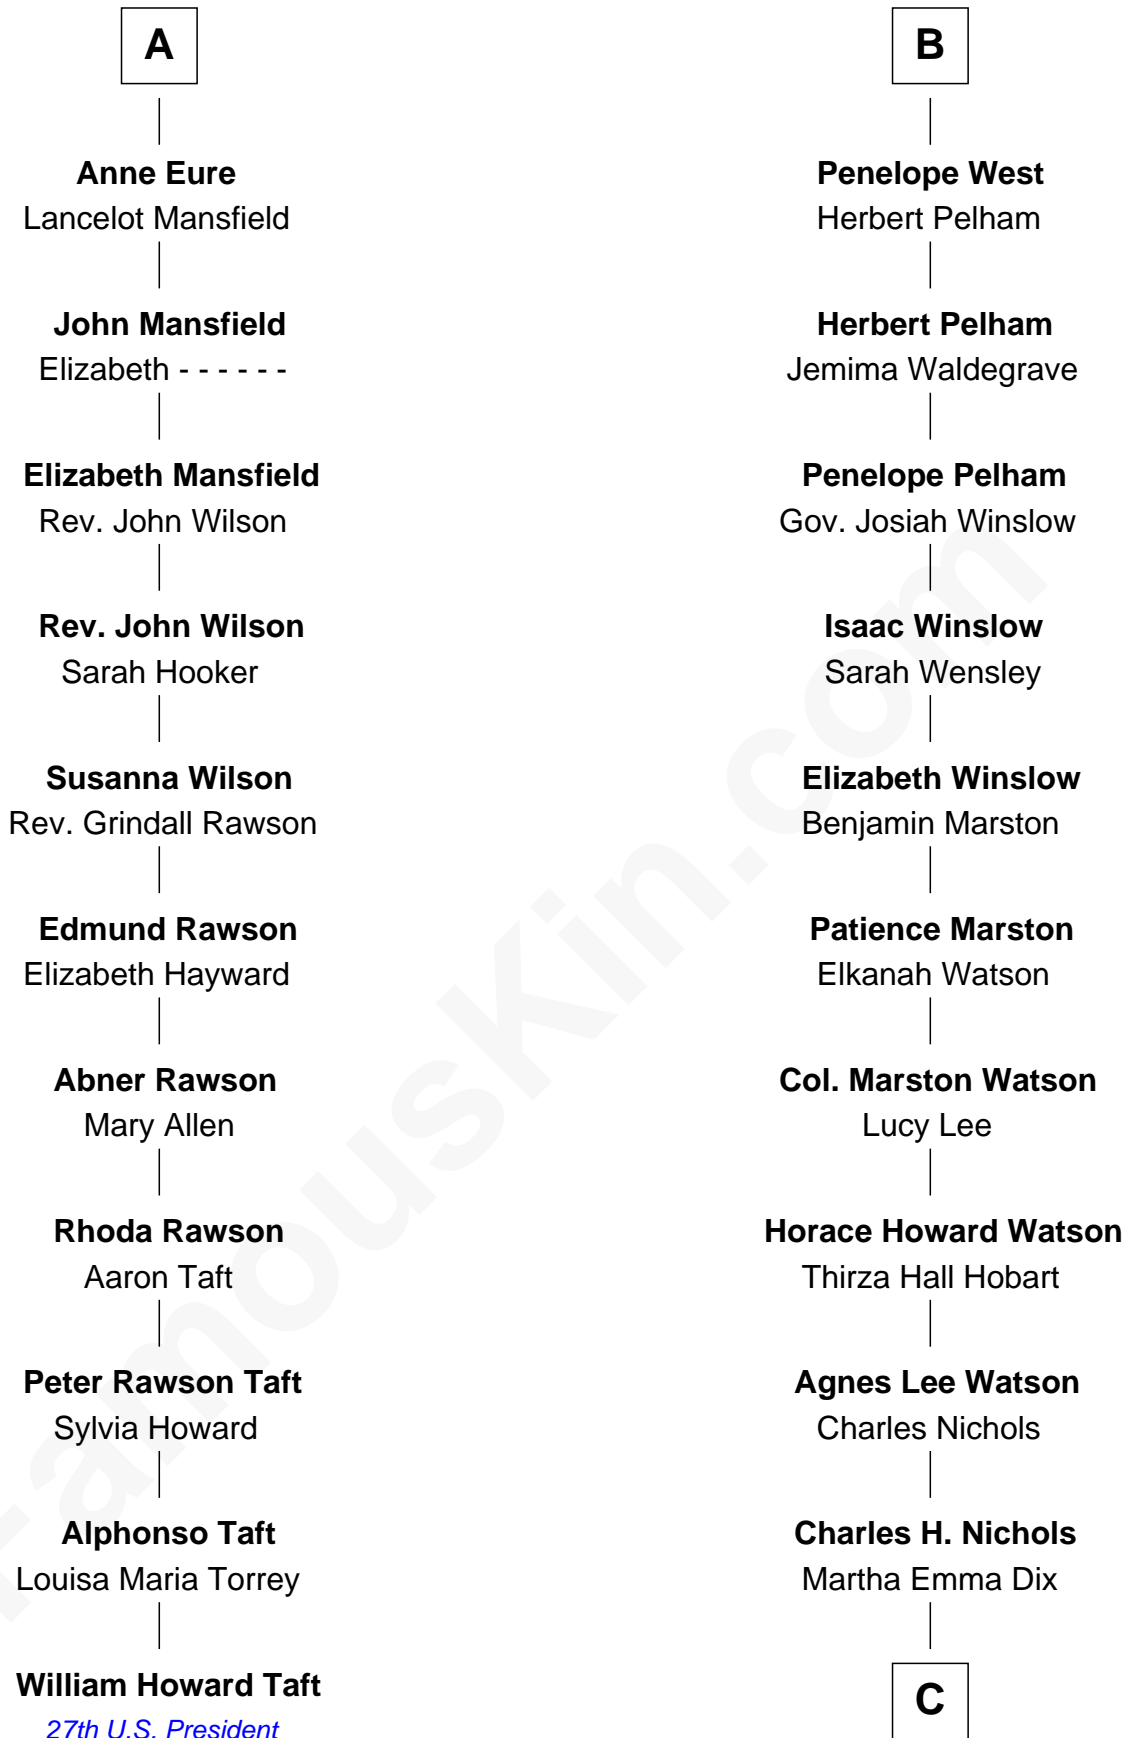

FamousKin.com
Relationship Chart of
William Howard Taft
27th U.S. President

17th cousin 3 times removed of
John Cena
Movie Actor and WWE Pro Wrestler

Sir Michael de la Pole
 Katherine Wingfield

Michael de la Pole
 Katherine de Stafford

Anne de la Pole
 Robert Thorley

Isabel de la Pole
 Thomas Morley

Margaret Thorley
 Sir Reynold West

Anne Morley
 Sir John Hastings

Sir Richard West
 Katherine Hungerford

Sir Hugh Hastings
 Anne Gascoigne

Sir Thomas West
 Eleanor Copley

Muriel Hastings
 Sir Ralph Eure

Sir George West
 Elizabeth Morton

Sir William Eure
 Elizabeth Willoughby

Sir William West
 Elizabeth Strange

Sir Ralph Eure
 Margery Bowes

Sir Thomas West
 Anne Knollys

A

B