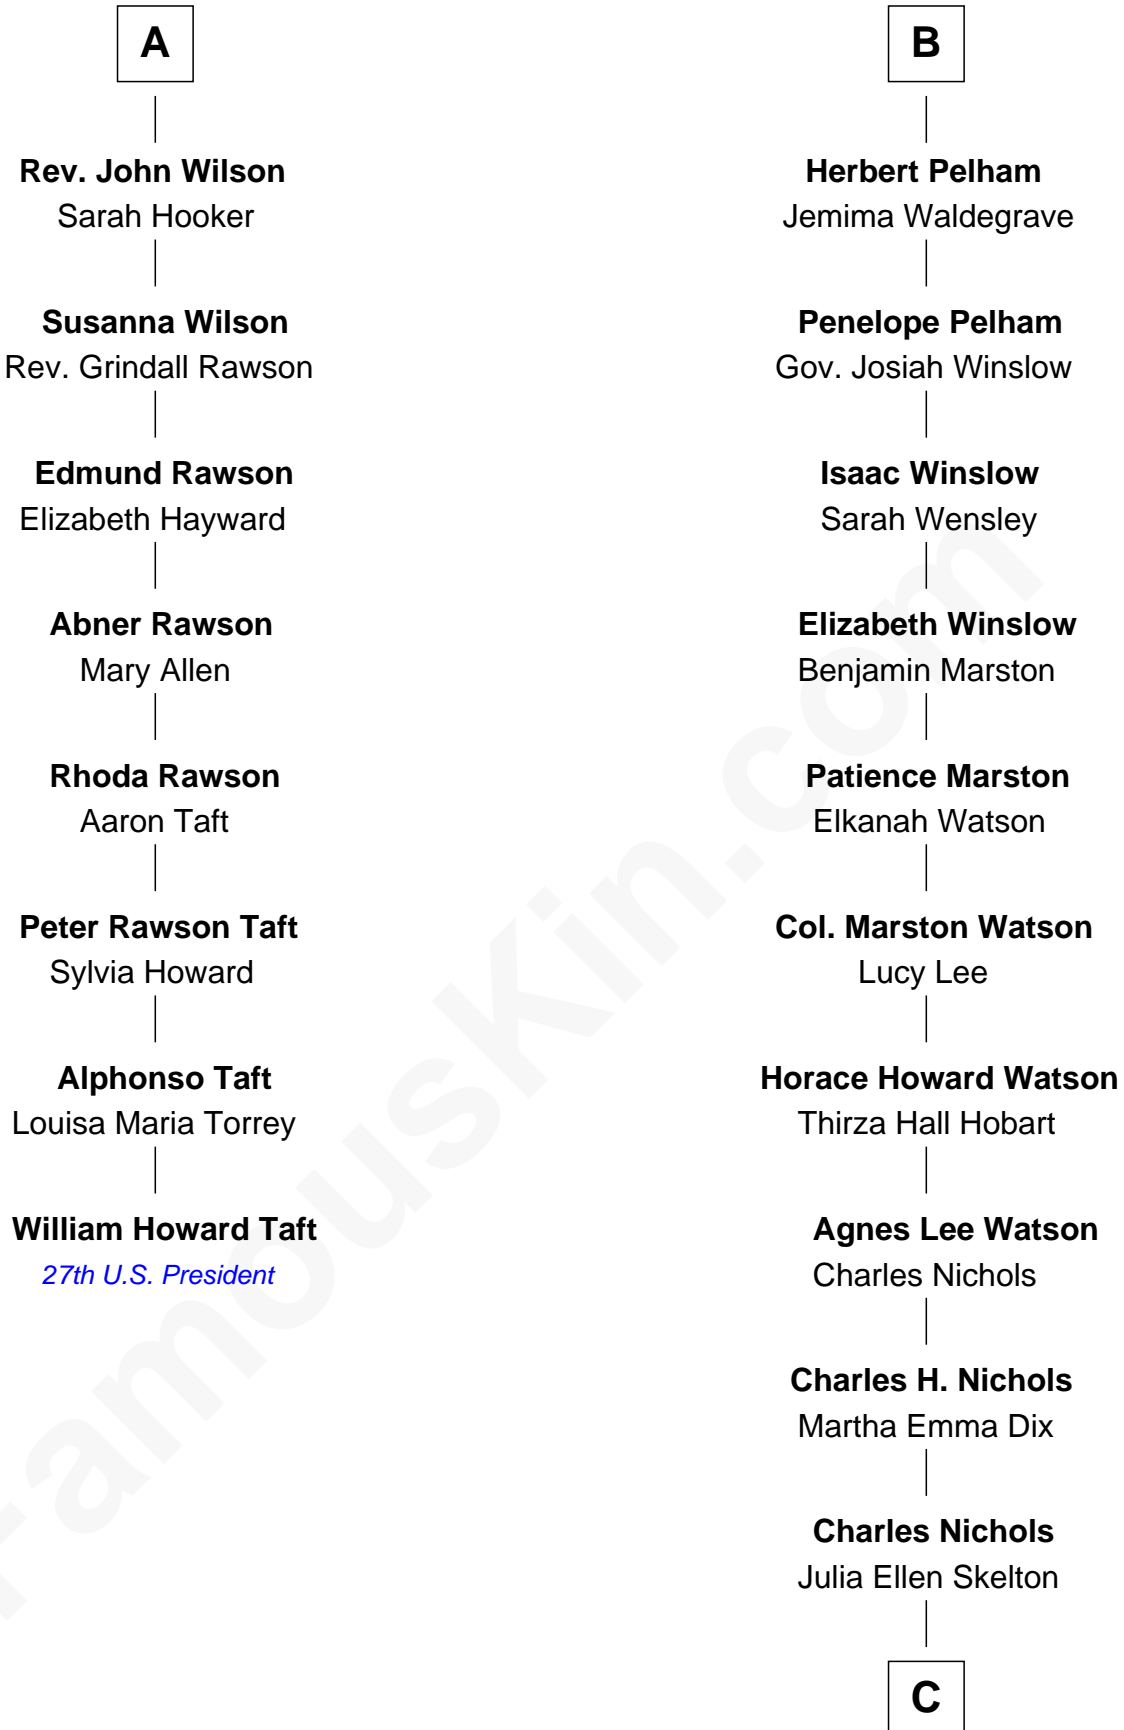

**FamousKin.com**  
**Relationship Chart of**  
**William Howard Taft**  
*27th U.S. President*

**14th cousin 5 times removed of**  
**John Cena**  
*Movie Actor and WWE Pro Wrestler*

**C**

**Natalie Nichols**