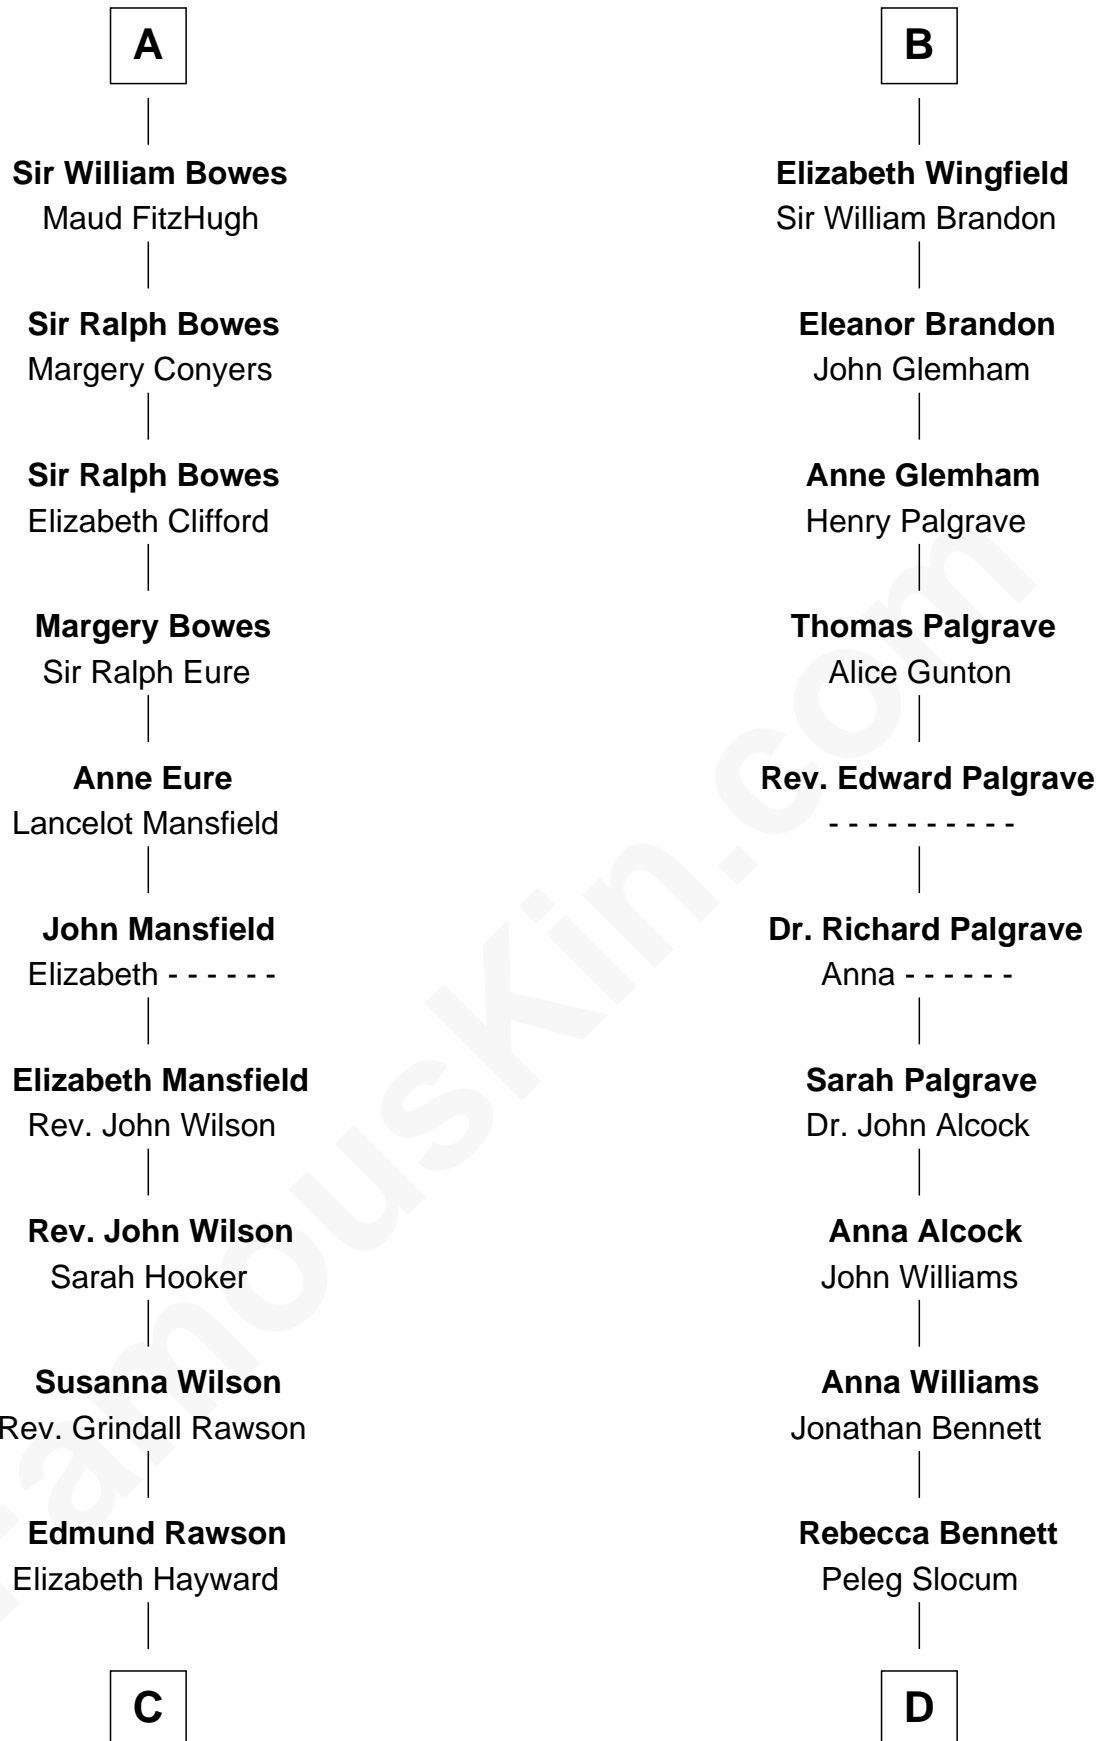

# FamousKin.com Relationship Chart of

**William Howard Taft**

27th U.S. President

21st cousin of

**Henry Clay Folger**

Founder of Folger Shakespeare Library and Chairman of Standard Oil

**Sir Humphrey de Bohun**

Maud of Eu

**C**

**Abner Rawson**

Mary Allen

**Rhoda Rawson**

Aaron Taft

**Peter Rawson Taft**

Sylvia Howard

**Alphonso Taft**

Louisa Maria Torrey

**William Howard Taft**

*27th U.S. President*

**D**

**Peleg Slocum**

Elizabeth Brown

**Rebecca Slocum**

George Folger

**Samuel Brown Folger**

Nancy F. Hiller

**Henry Clay Folger**

Eliza Jane Clark

**Henry Clay Folger**

*Chairman of Standard Oil*