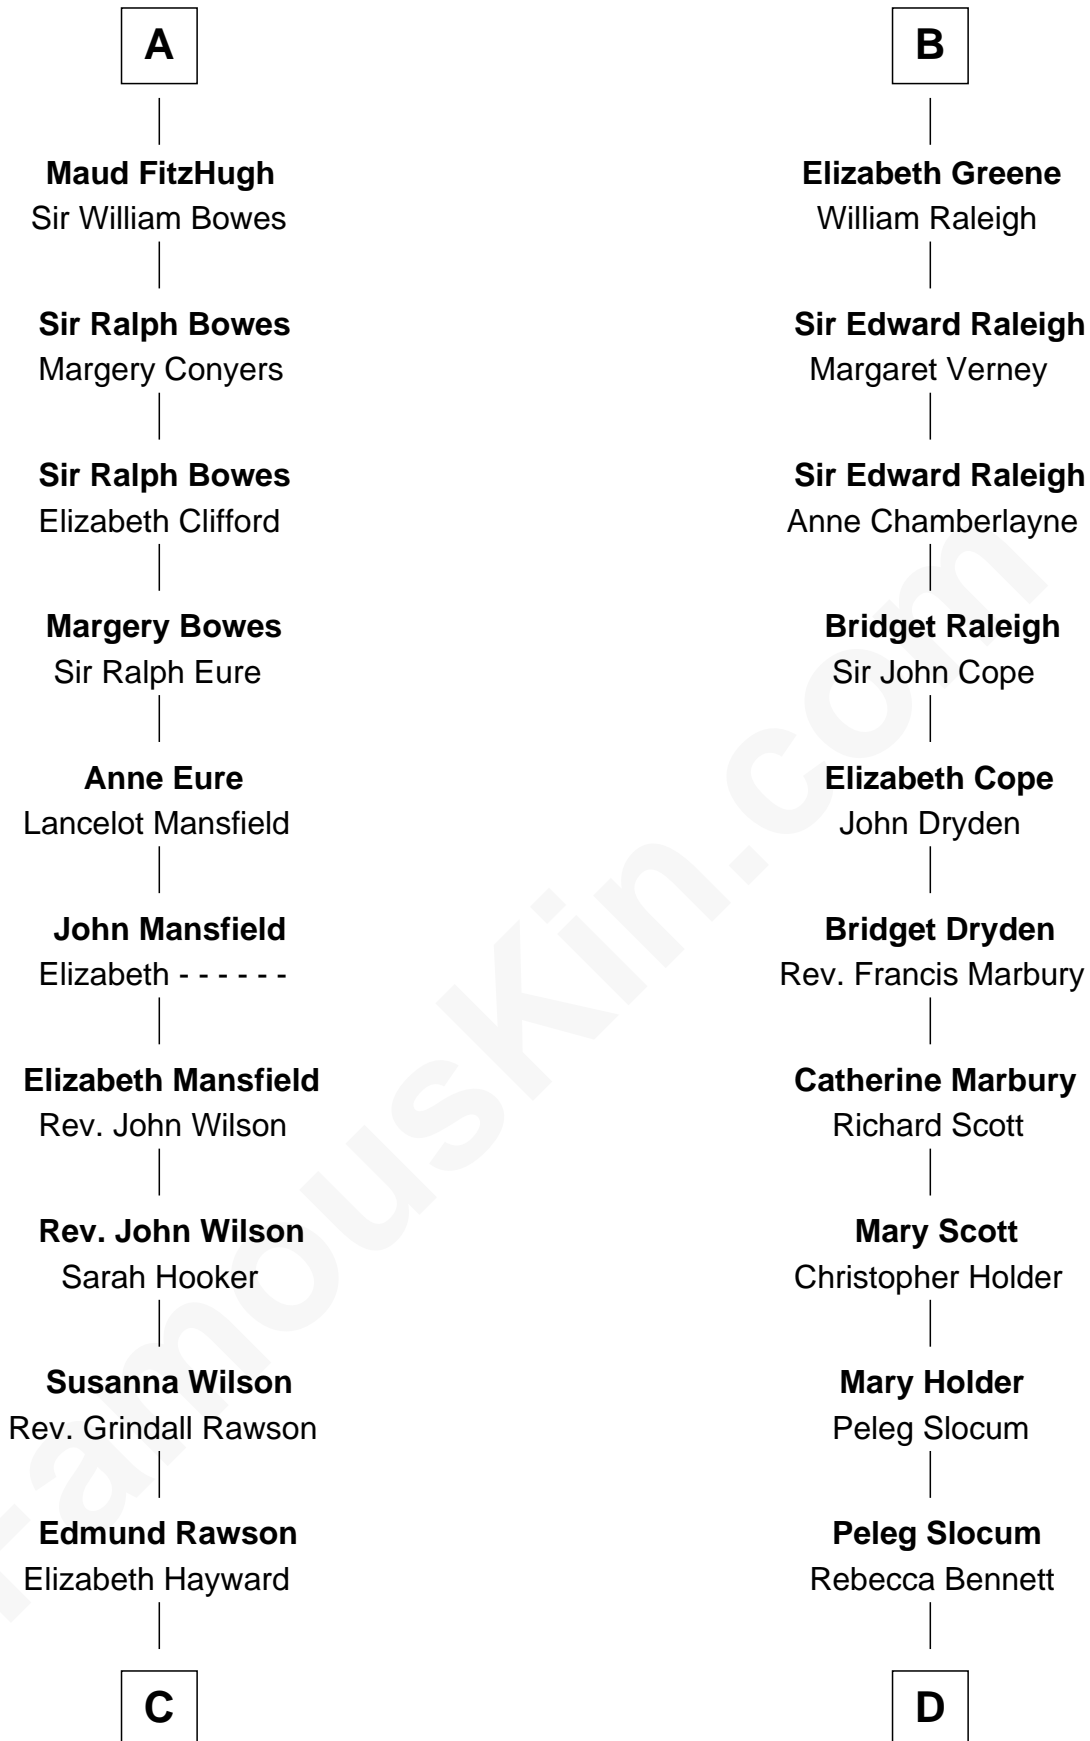

# FamousKin.com Relationship Chart of

**William Howard Taft**

27th U.S. President

21st cousin of

**Henry Clay Folger**

Founder of Folger Shakespeare Library and Chairman of Standard Oil

**Sir Roger de Somery**

**Elizabeth de Stafford**

John de Ferrers

**Robert de Ferrers**

Margaret Despencer

**Phillippa Ferrers**

Sir Thomas Greene

**B**

**C**

**Abner Rawson**

Mary Allen

**Rhoda Rawson**

Aaron Taft

**Peter Rawson Taft**

Sylvia Howard

**Alphonso Taft**

Louisa Maria Torrey

**William Howard Taft**

*27th U.S. President*

**D**

**Peleg Slocum**

Elizabeth Brown

**Rebecca Slocum**

George Folger

**Samuel Brown Folger**