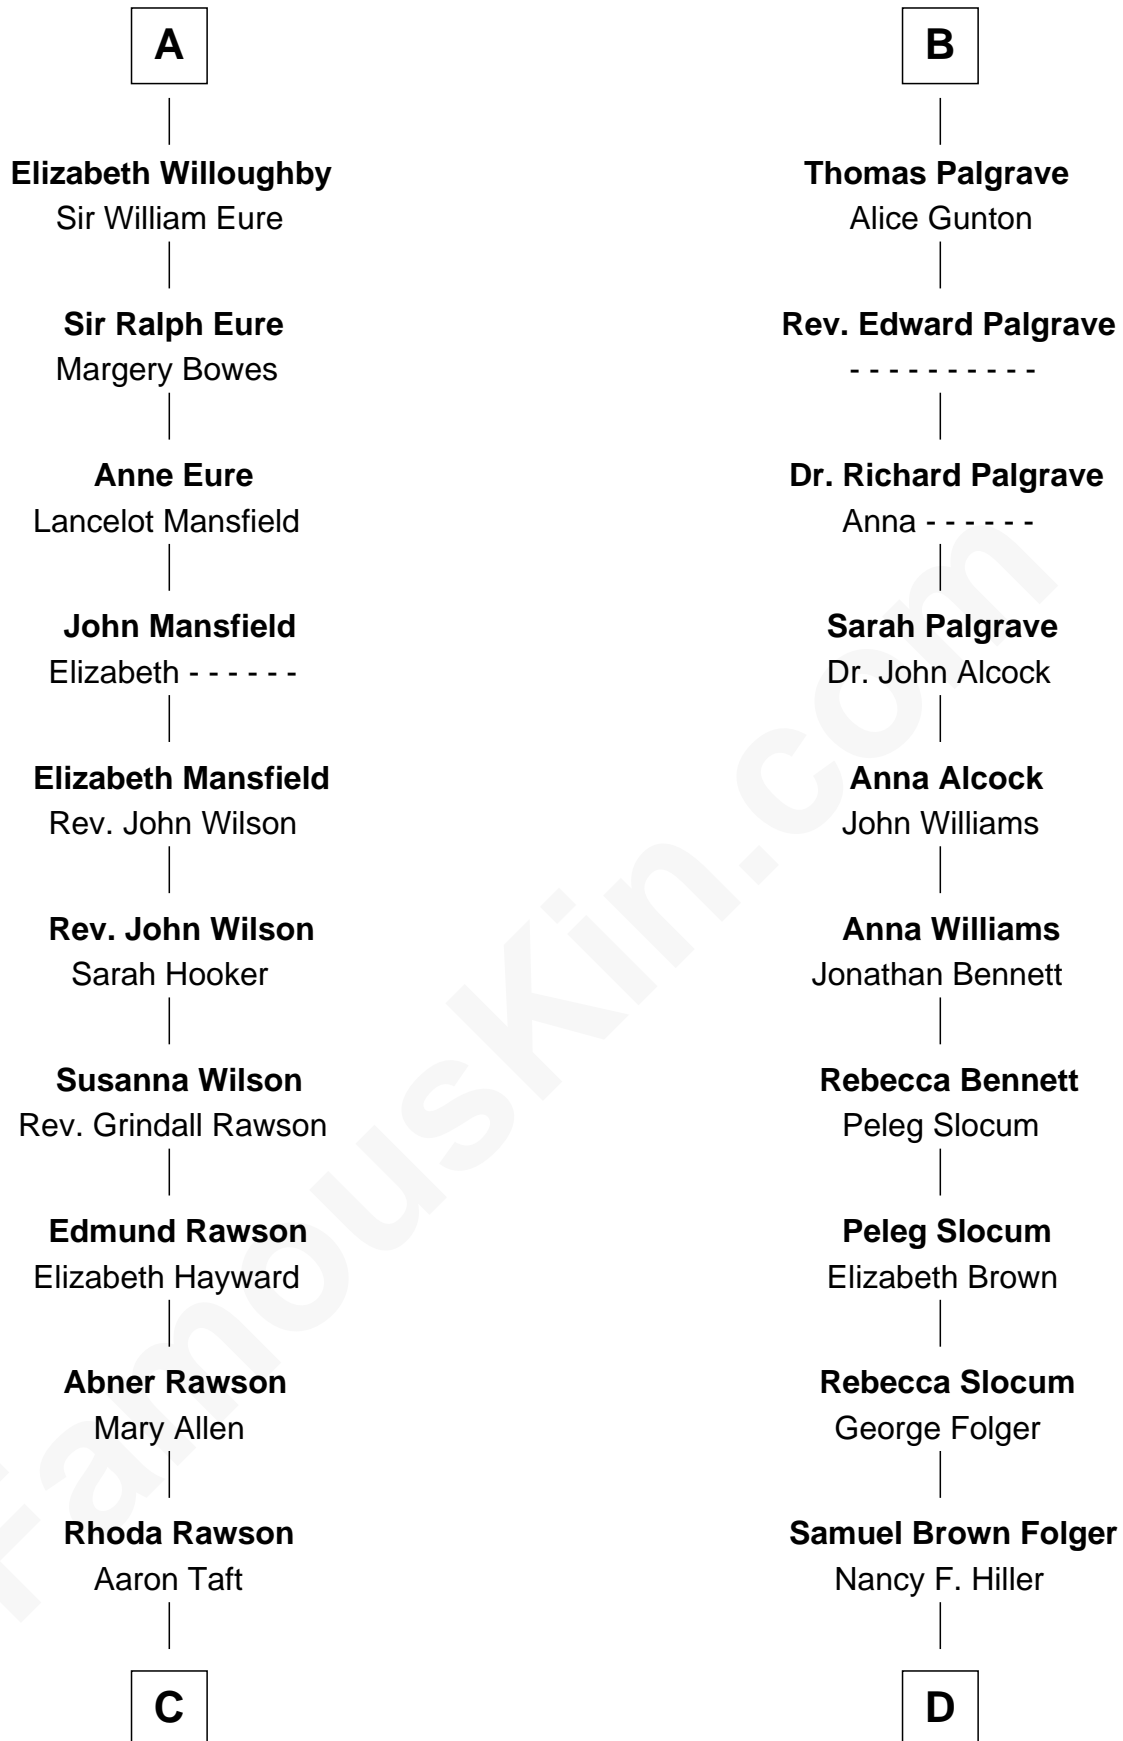

FamousKin.com
Relationship Chart of
William Howard Taft
27th U.S. President

18th cousin 1 time removed of

Henry Clay Folger

Founder of Folger Shakespeare Library and Chairman of Standard Oil

C

Peter Rawson Taft

Sylvia Howard

Alphonso Taft

Louisa Maria Torrey

William Howard Taft

27th U.S. President

D

Henry Clay Folger

Eliza Jane Clark