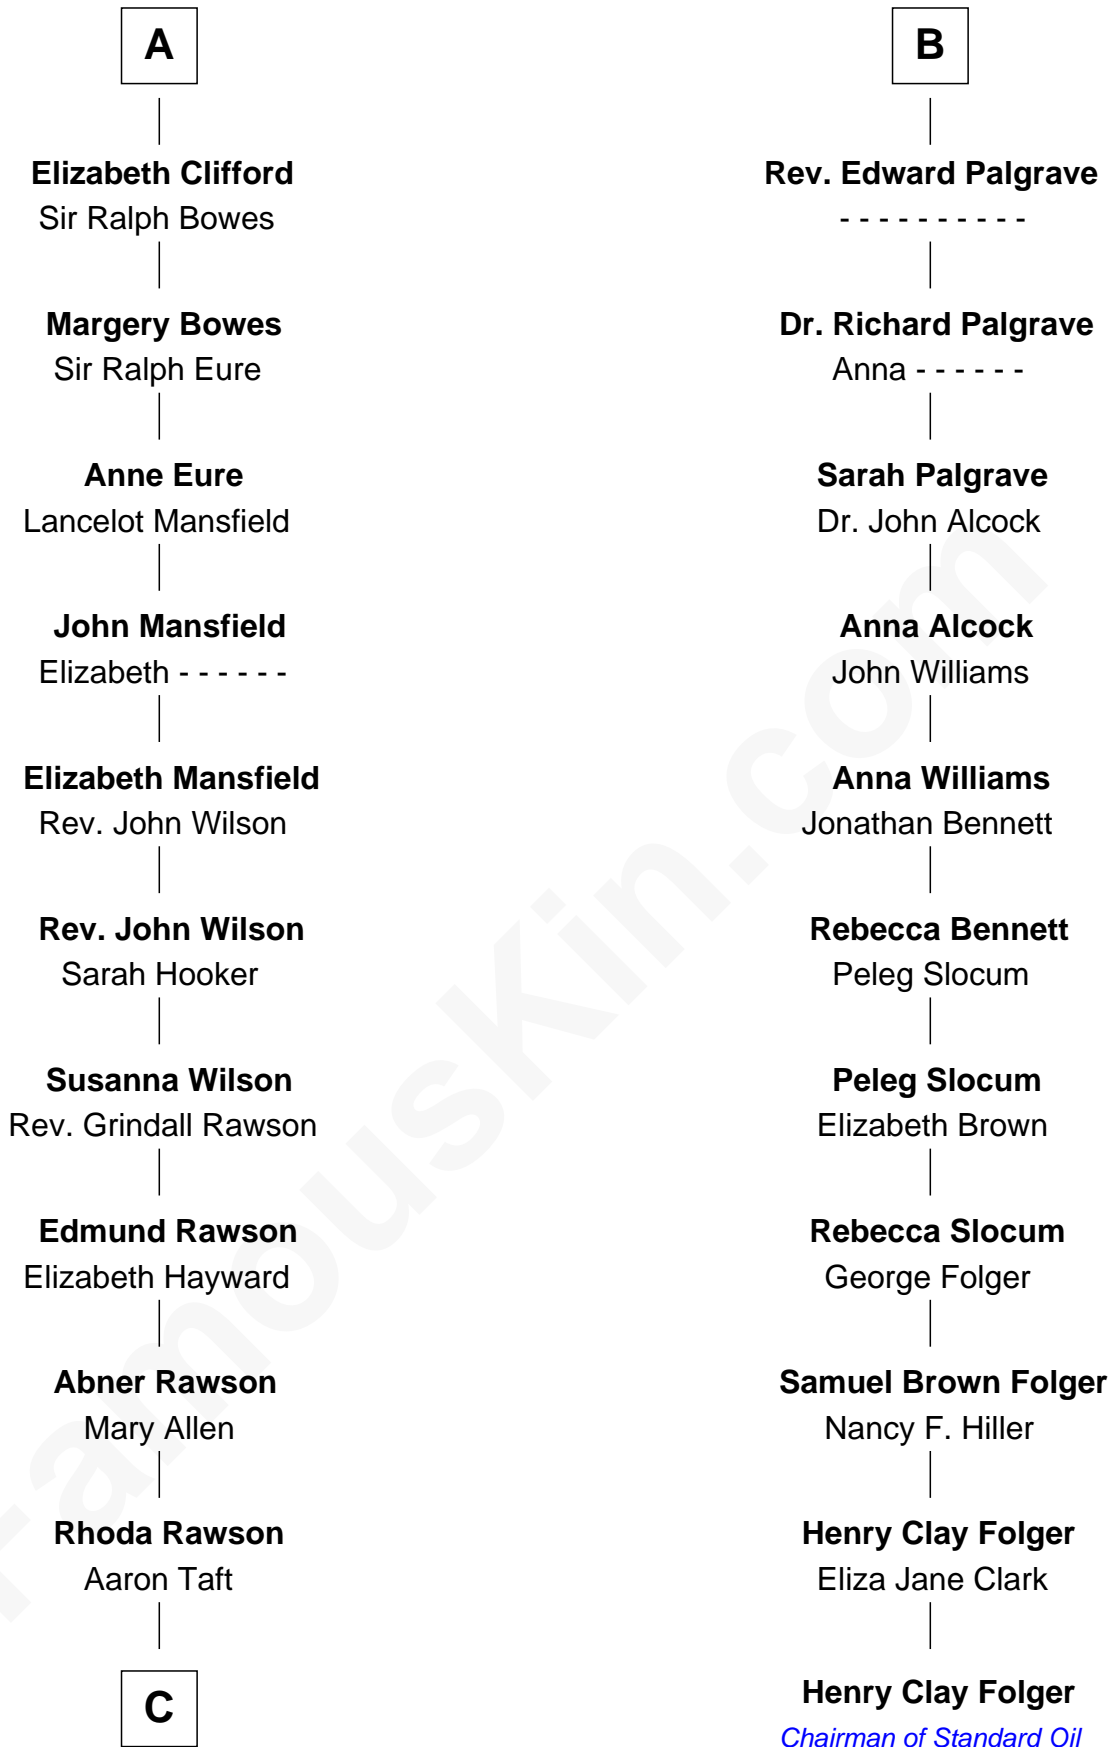

**FamousKin.com**  
**Relationship Chart of**  
**William Howard Taft**  
*27th U.S. President*

**17th cousin 2 times removed of**

**Henry Clay Folger**

*Founder of Folger Shakespeare Library and Chairman of Standard Oil*

**C**

—  
**Peter Rawson Taft**

Sylvia Howard

—  
**Alphonso Taft**

Louisa Maria Torrey

—  
**William Howard Taft**

*27th U.S. President*

FamousKin.com