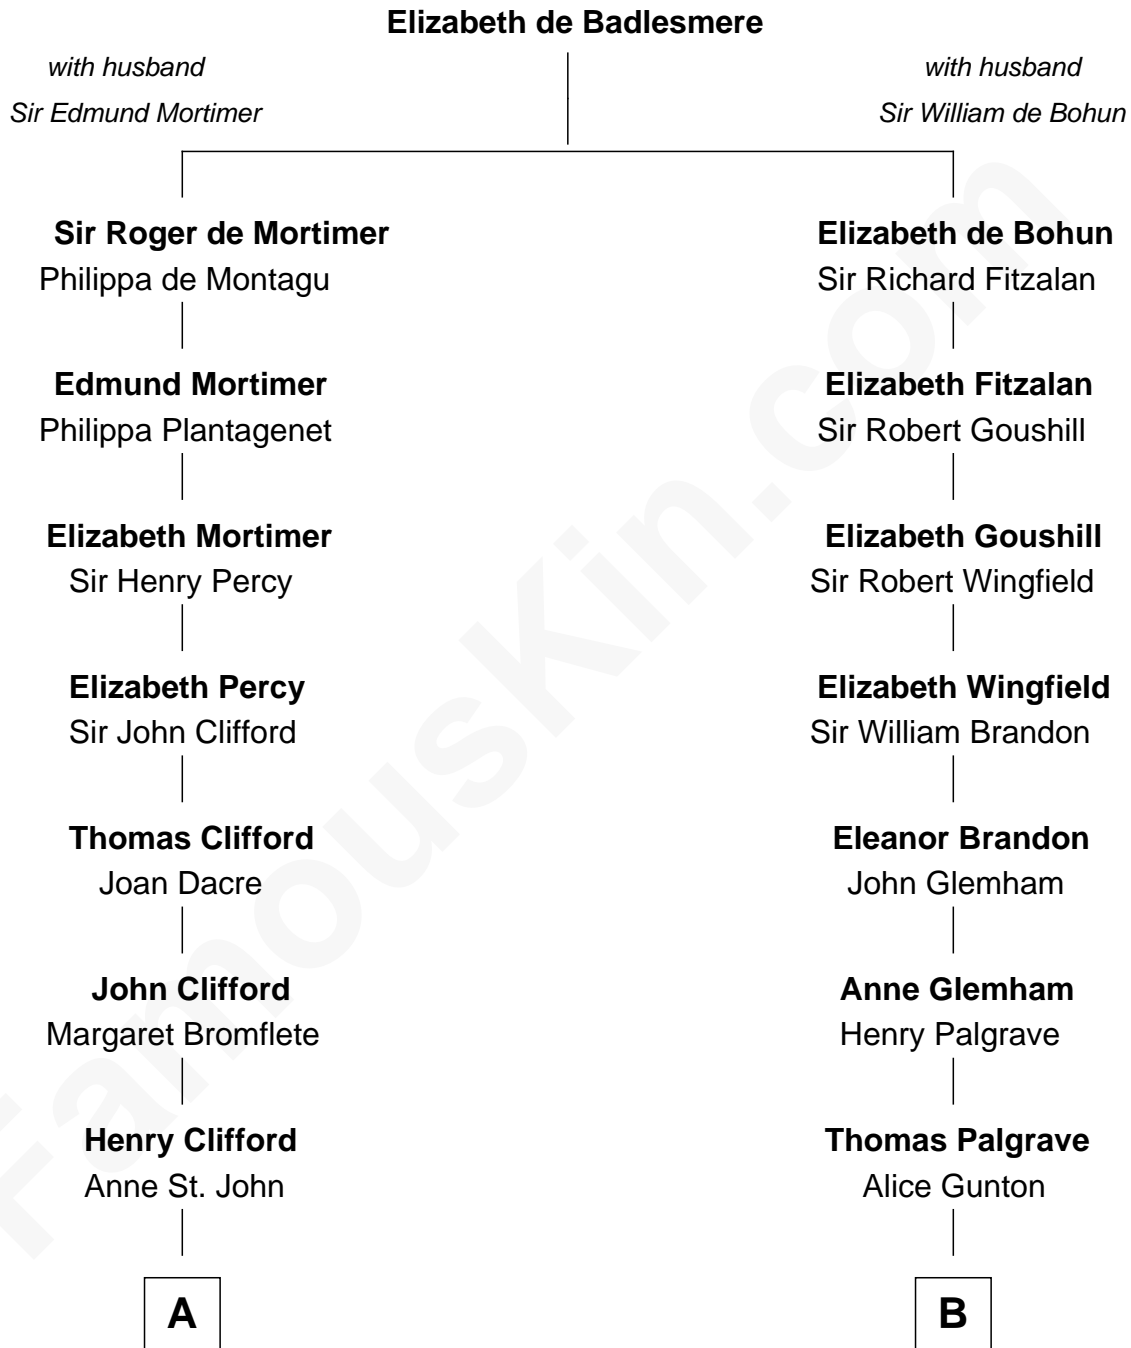

**FamousKin.com**  
**Relationship Chart of**  
**William Howard Taft**  
*27th U.S. President*

**17th cousin 2 times removed of**

**Henry Clay Folger**

*Founder of Folger Shakespeare Library and Chairman of Standard Oil*

**C**

—  
**Peter Rawson Taft**

Sylvia Howard

—  
**Alphonso Taft**

Louisa Maria Torrey

—  
**William Howard Taft**

*27th U.S. President*

FamousKin.com