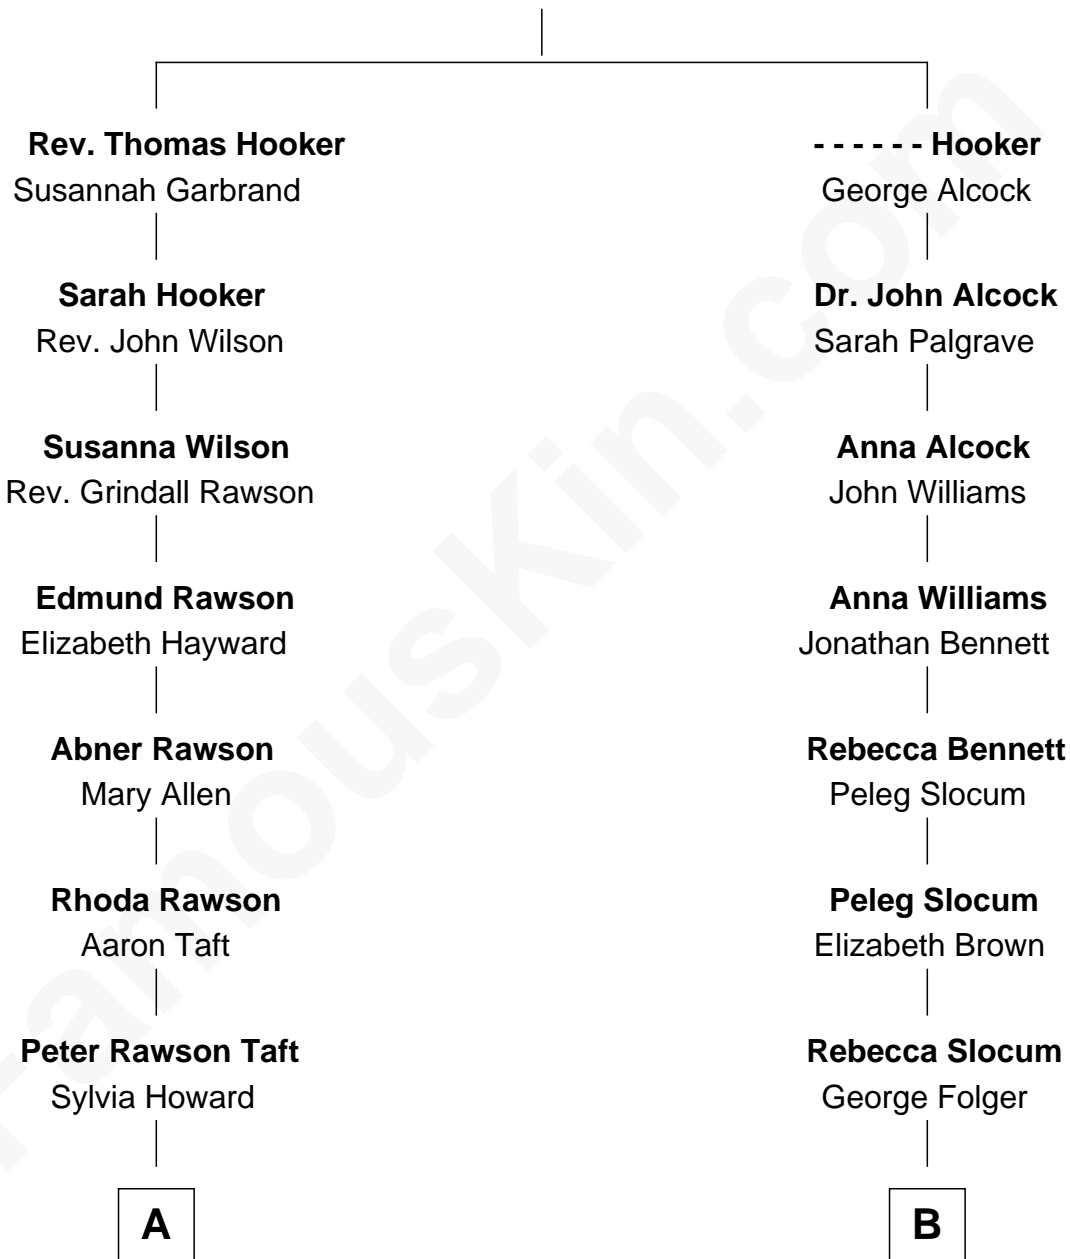

FamousKin.com
Relationship Chart of
William Howard Taft
27th U.S. President

8th cousin 1 time removed of

Henry Clay Folger

Founder of Folger Shakespeare Library and Chairman of Standard Oil

Thomas Hooker

A

Alphonso Taft
Louisa Maria Torrey

William Howard Taft
27th U.S. President

B

Samuel Brown Folger
Nancy F. Hiller

Henry Clay Folger
Eliza Jane Clark

Henry Clay Folger
Chairman of Standard Oil

FamousKin.com