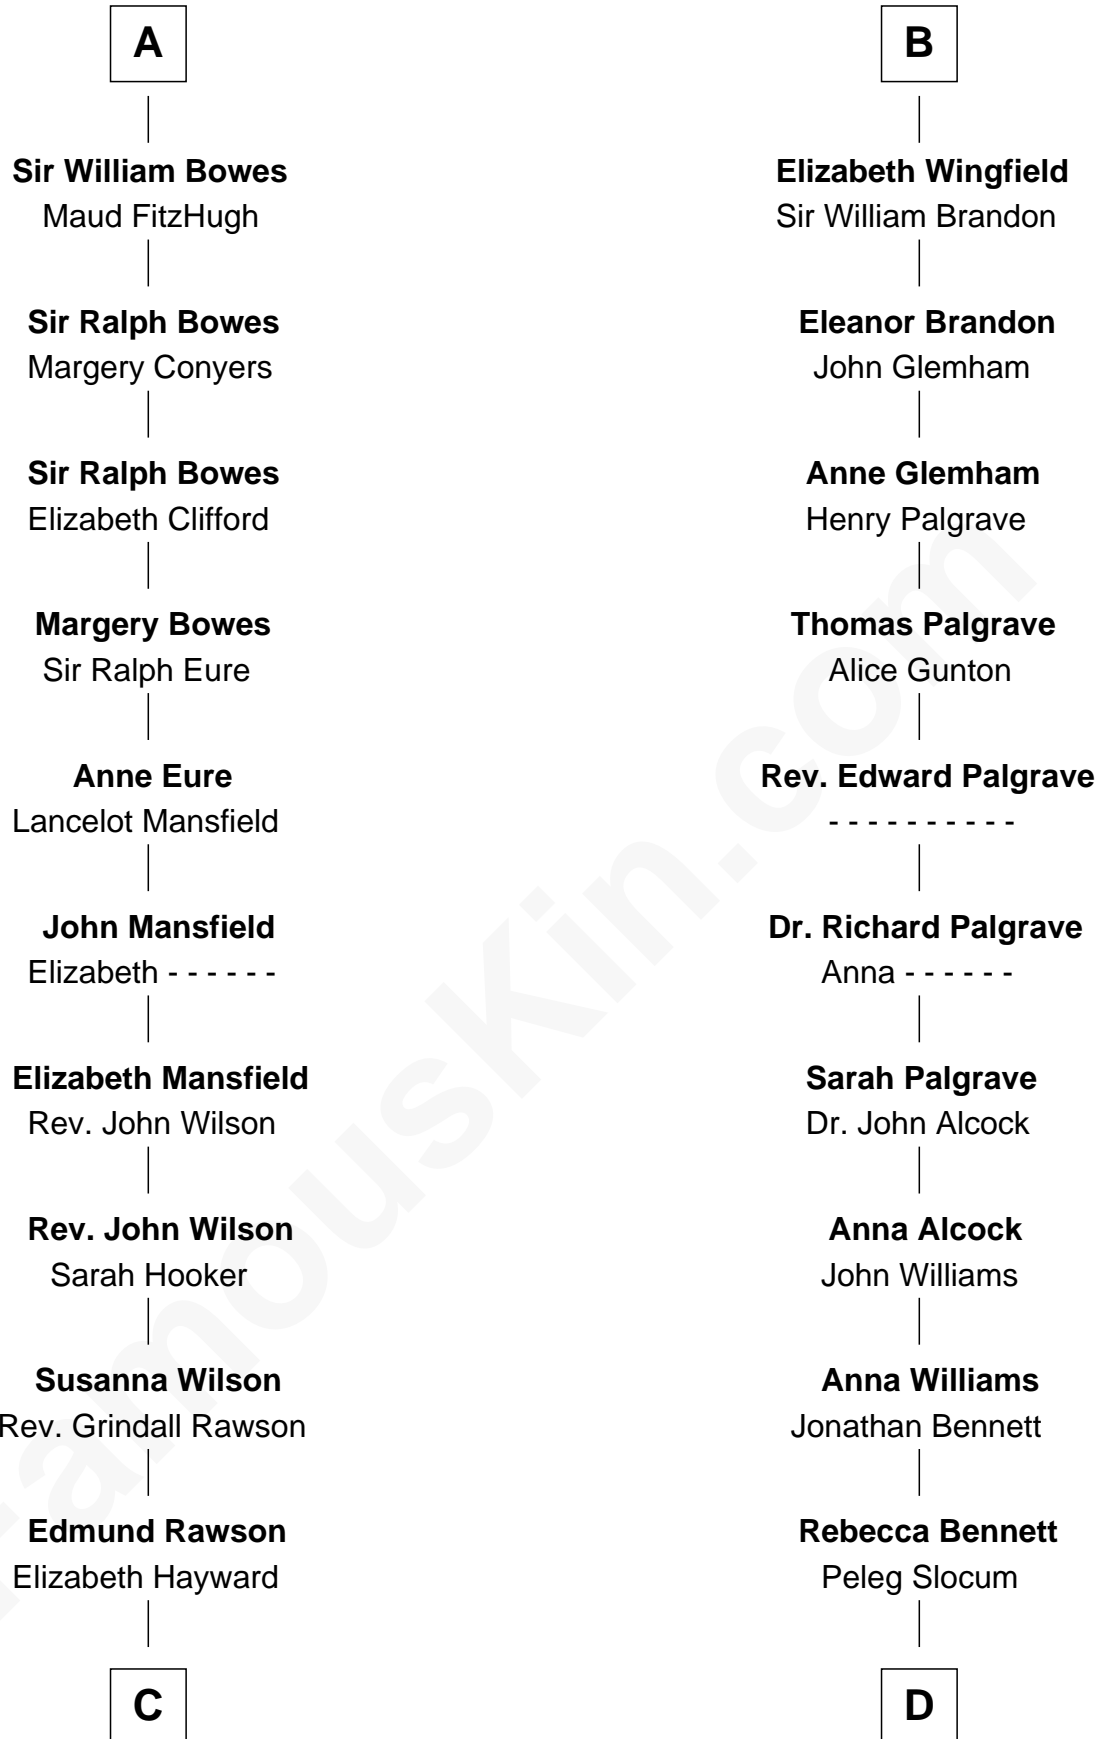

FamousKin.com
Relationship Chart of
William Howard Taft
27th U.S. President

20th cousin 1 time removed of

J. A. Folger
Founder of Folger Coffee Company

C

Abner Rawson

Mary Allen

Rhoda Rawson

Aaron Taft

Peter Rawson Taft

Sylvia Howard

Alphonso Taft

Louisa Maria Torrey

William Howard Taft

27th U.S. President

D

Peleg Slocum

Elizabeth Brown

Rebecca Slocum

George Folger

Samuel Brown Folger

Nancy F. Hiller

J. A. Folger

Founder of Folger Coffee Co.