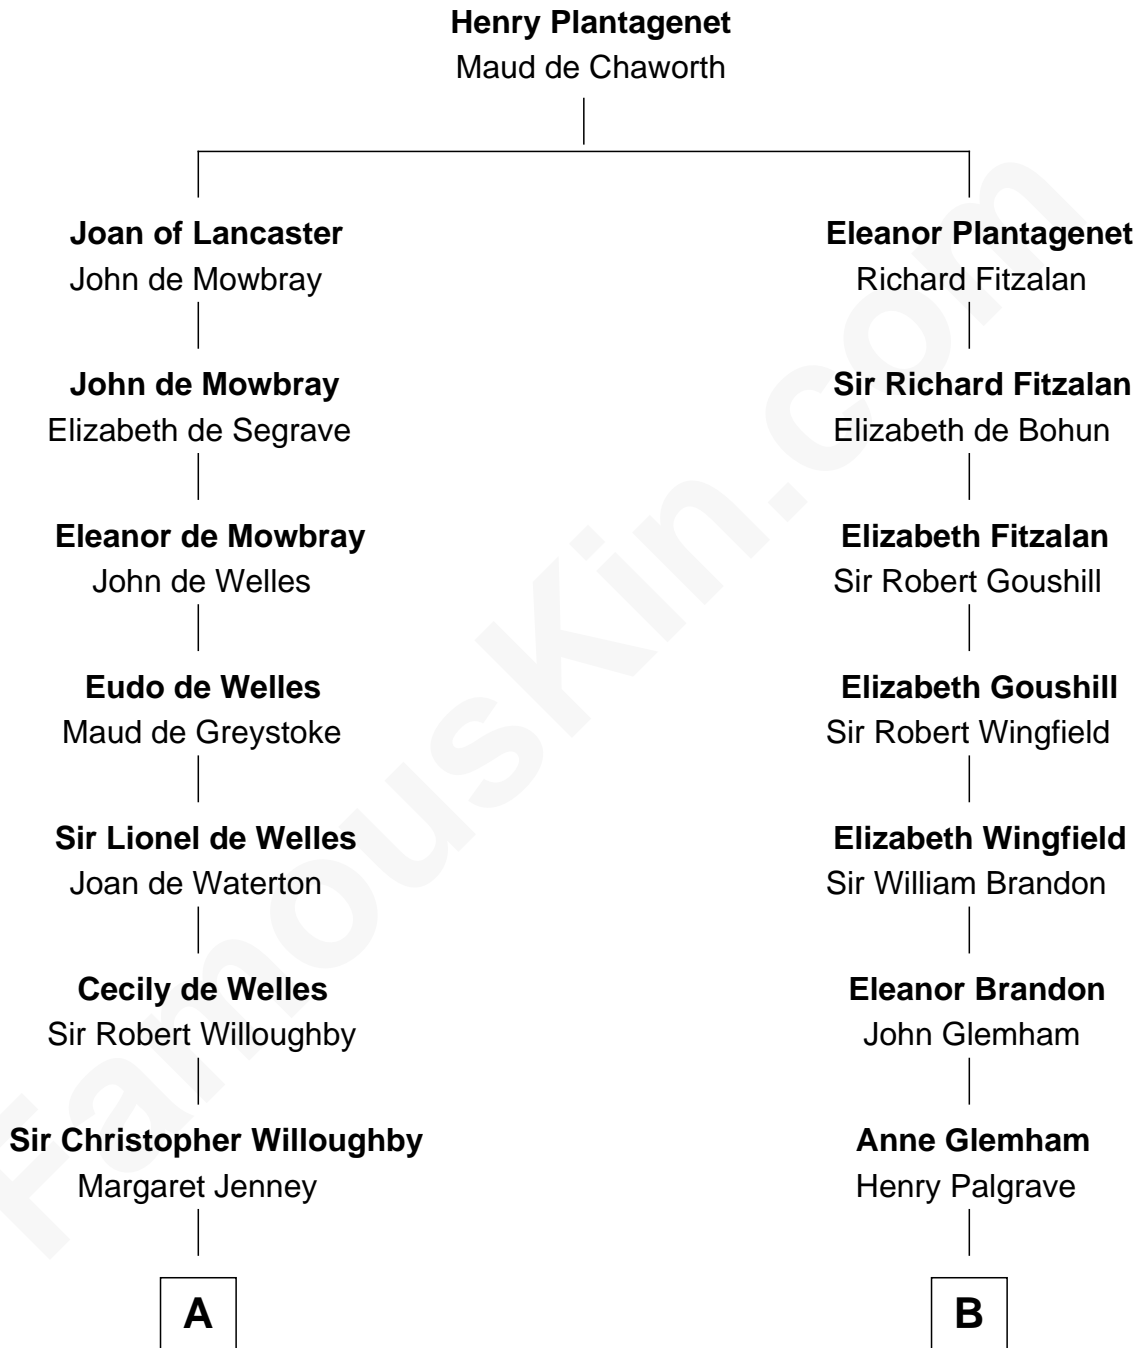

FamousKin.com
Relationship Chart of
William Howard Taft
27th U.S. President

17th cousin 2 times removed of

J. A. Folger
Founder of Folger Coffee Company

C

—
Peter Rawson Taft

Sylvia Howard

—
Alphonso Taft

Louisa Maria Torrey

—
William Howard Taft

27th U.S. President

FamousKin.com