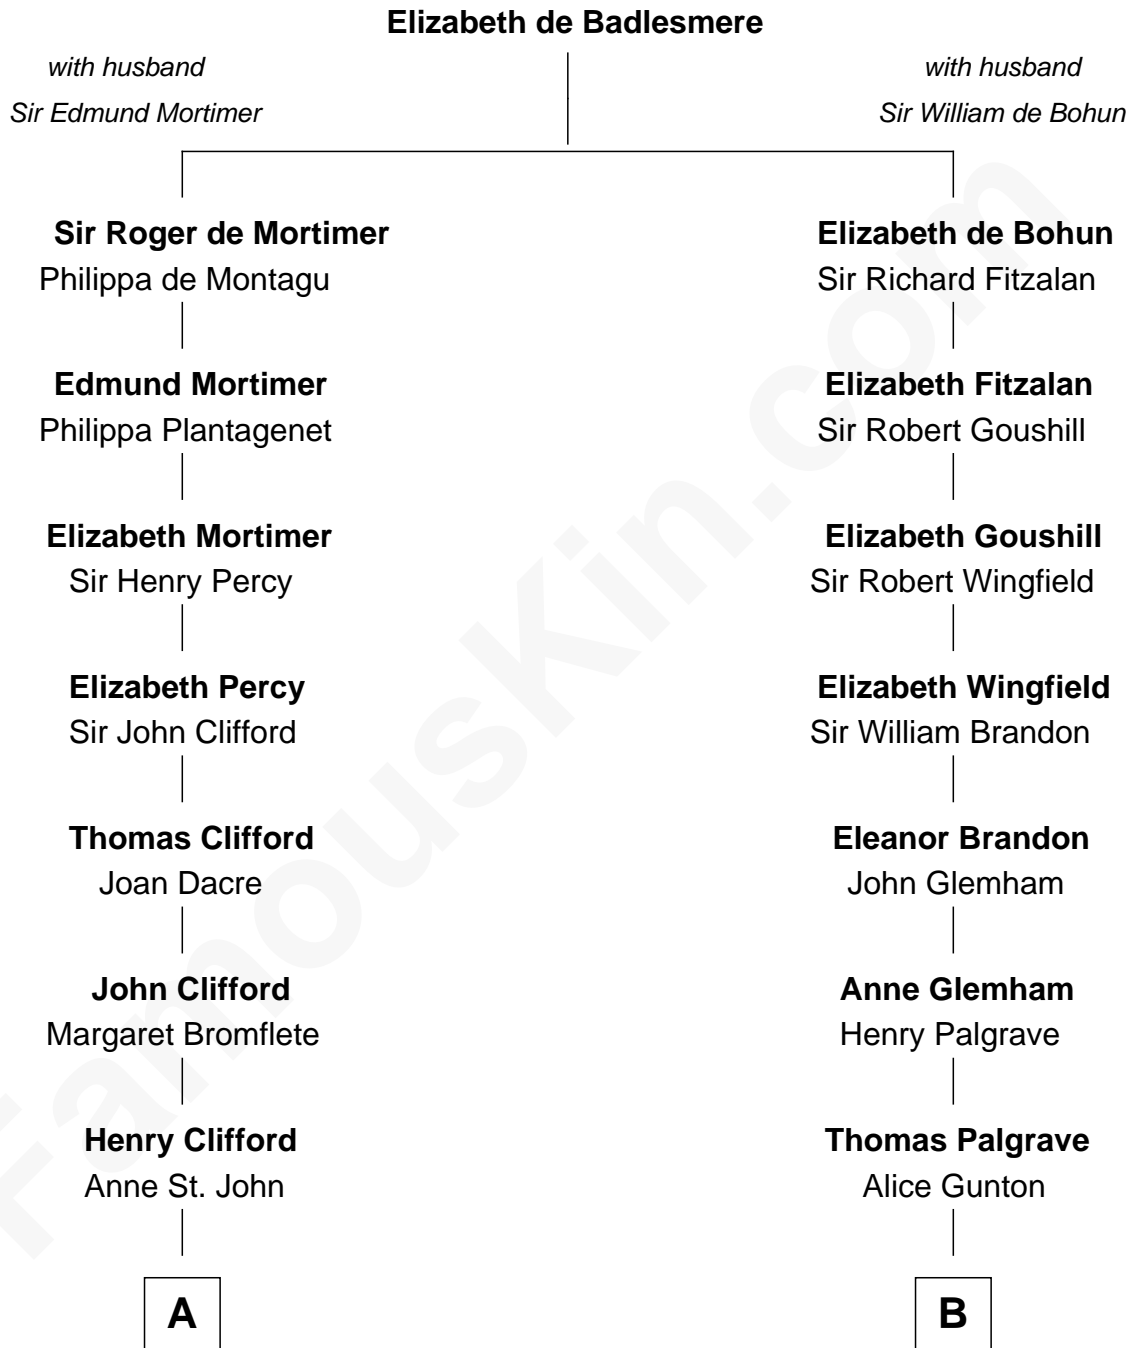

**FamousKin.com**  
**Relationship Chart of**  
**William Howard Taft**  
*27th U.S. President*

16th cousin 3 times removed of

**J. A. Folger**  
*Founder of Folger Coffee Company*

**C**

—  
**Peter Rawson Taft**

Sylvia Howard

—  
**Alphonso Taft**

Louisa Maria Torrey

—  
**William Howard Taft**

*27th U.S. President*

FamousKin.com