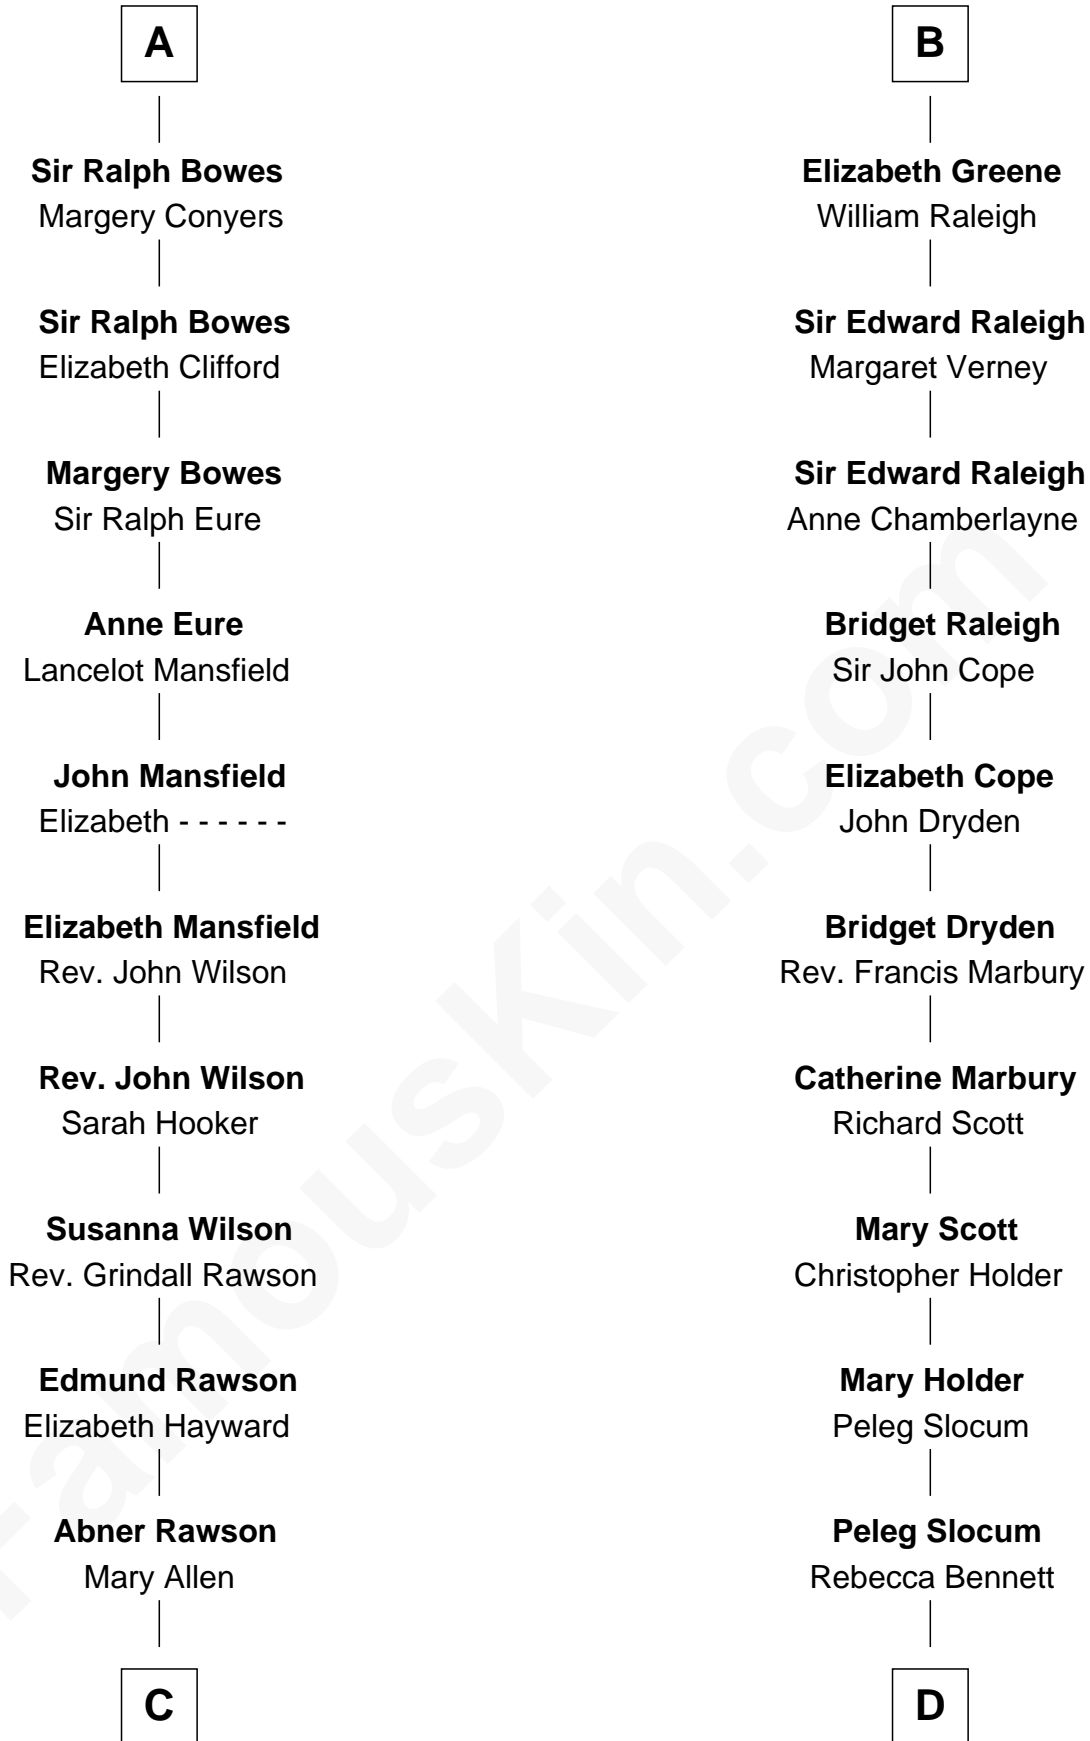

FamousKin.com
Relationship Chart of
William Howard Taft
27th U.S. President

20th cousin of

J. A. Folger
Founder of Folger Coffee Company

William Longespee
 Idoine de Camville

C

Rhoda Rawson

Aaron Taft

Peter Rawson Taft

Sylvia Howard

Alphonso Taft

Louisa Maria Torrey

William Howard Taft

27th U.S. President

D

Peleg Slocum

Elizabeth Brown