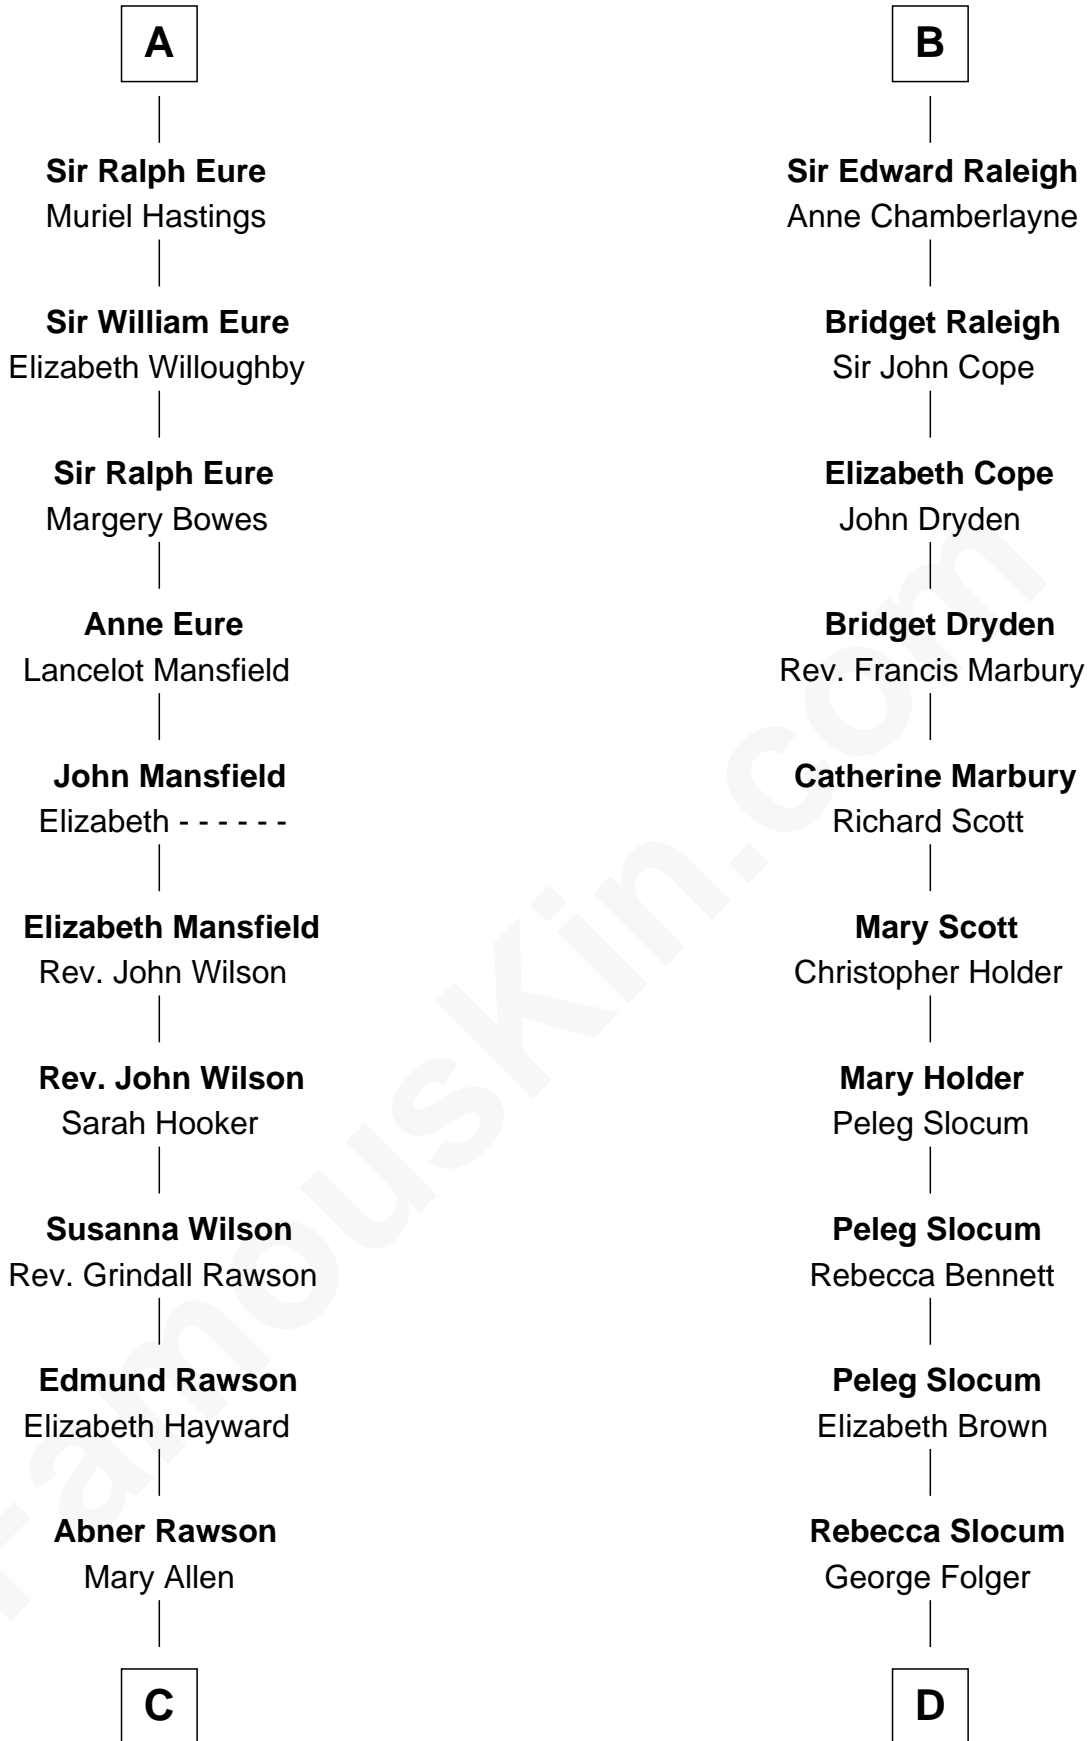

FamousKin.com
Relationship Chart of
William Howard Taft
27th U.S. President

18th cousin 2 times removed of

J. A. Folger
Founder of Folger Coffee Company

C

Rhoda Rawson

Aaron Taft

Peter Rawson Taft

Sylvia Howard

Alphonso Taft

Louisa Maria Torrey

William Howard Taft

27th U.S. President

D

Samuel Brown Folger

Nancy F. Hiller

J. A. Folger