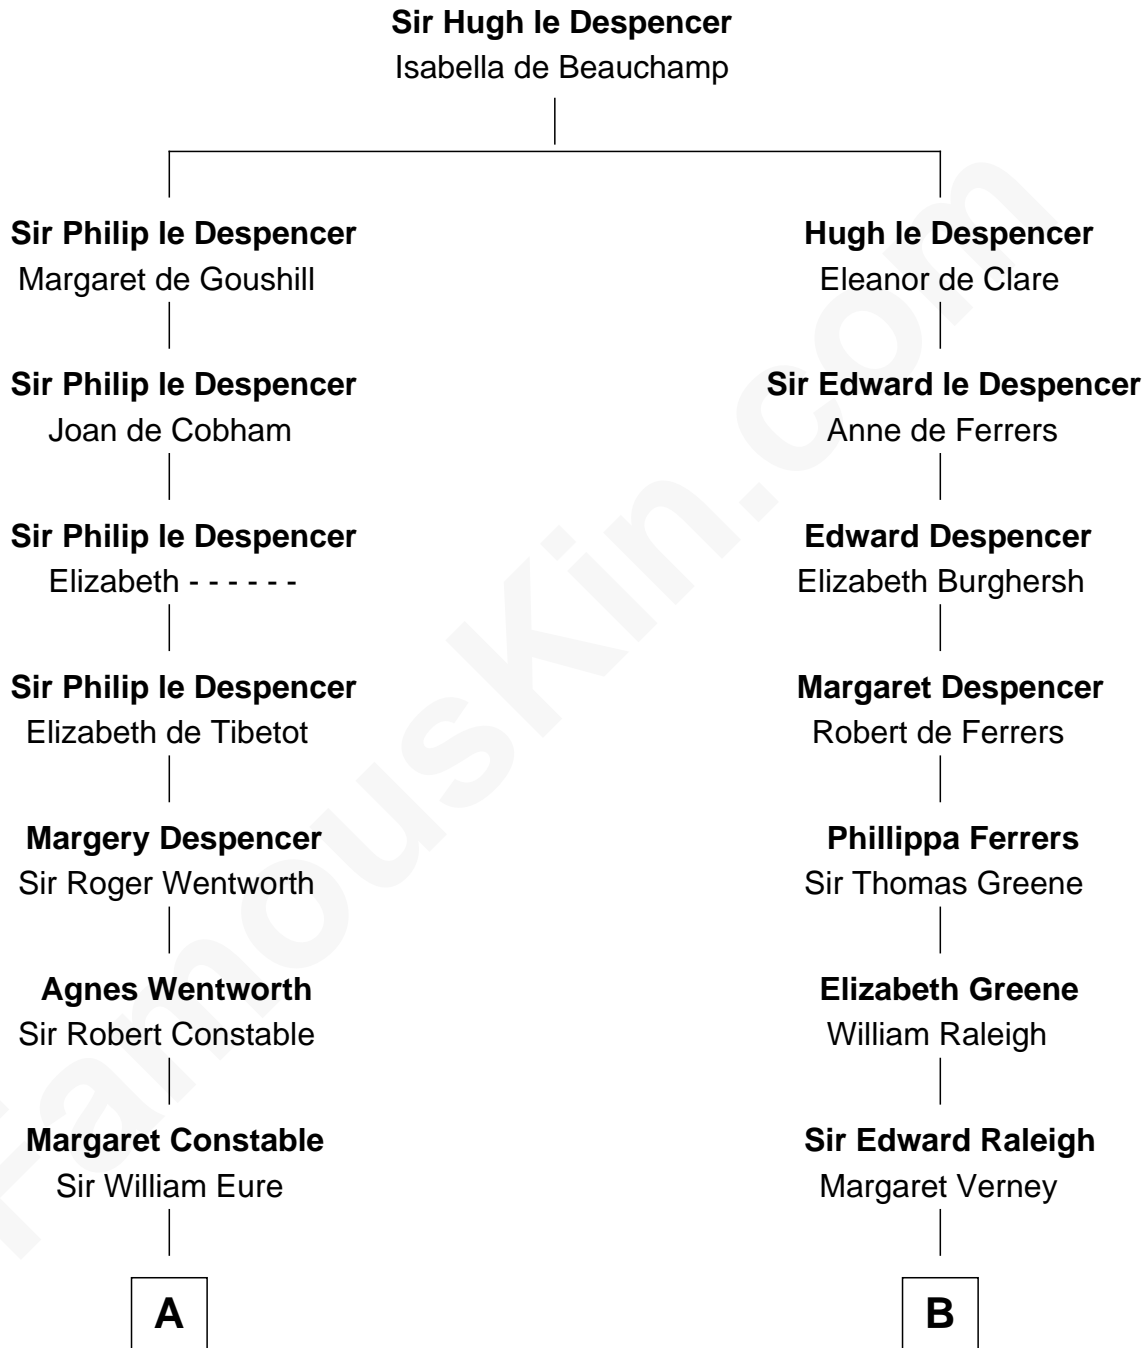

FamousKin.com
Relationship Chart of
William Howard Taft
27th U.S. President

18th cousin 2 times removed of

J. A. Folger
Founder of Folger Coffee Company

C

Rhoda Rawson

Aaron Taft

Peter Rawson Taft

Sylvia Howard

Alphonso Taft

Louisa Maria Torrey

William Howard Taft

27th U.S. President

D

Samuel Brown Folger

Nancy F. Hiller

J. A. Folger