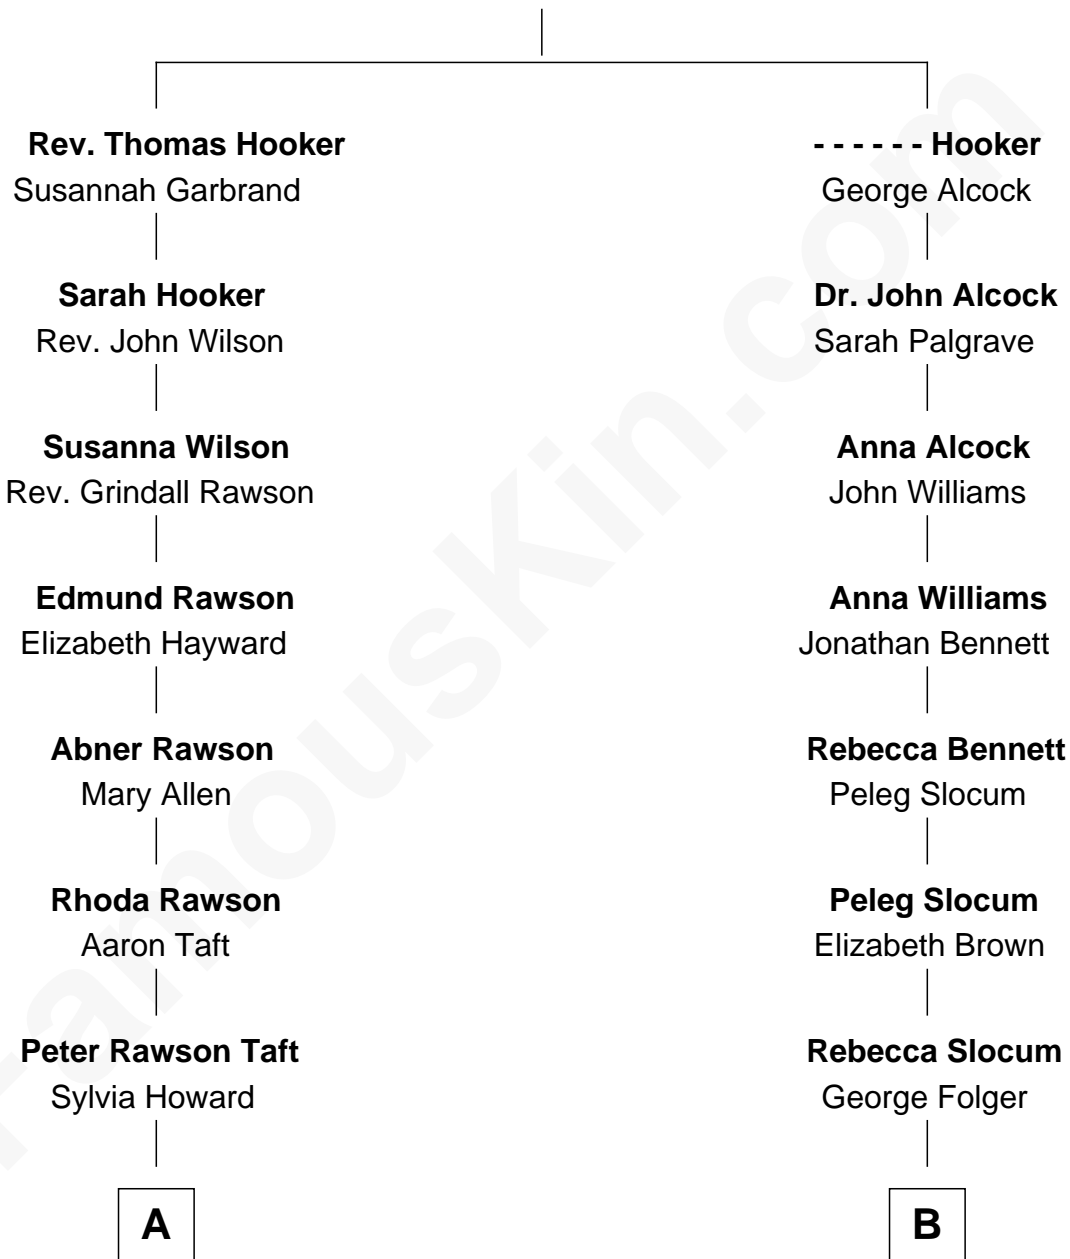

FamousKin.com
Relationship Chart of
William Howard Taft
27th U.S. President

8th cousin of
J. A. Folger
Founder of Folger Coffee Company

Thomas Hooker

A

Alphonso Taft
Louisa Maria Torrey

William Howard Taft
27th U.S. President

B

Samuel Brown Folger
Nancy F. Hiller

J. A. Folger
Founder of Folger Coffee Co.

FamousKin.com