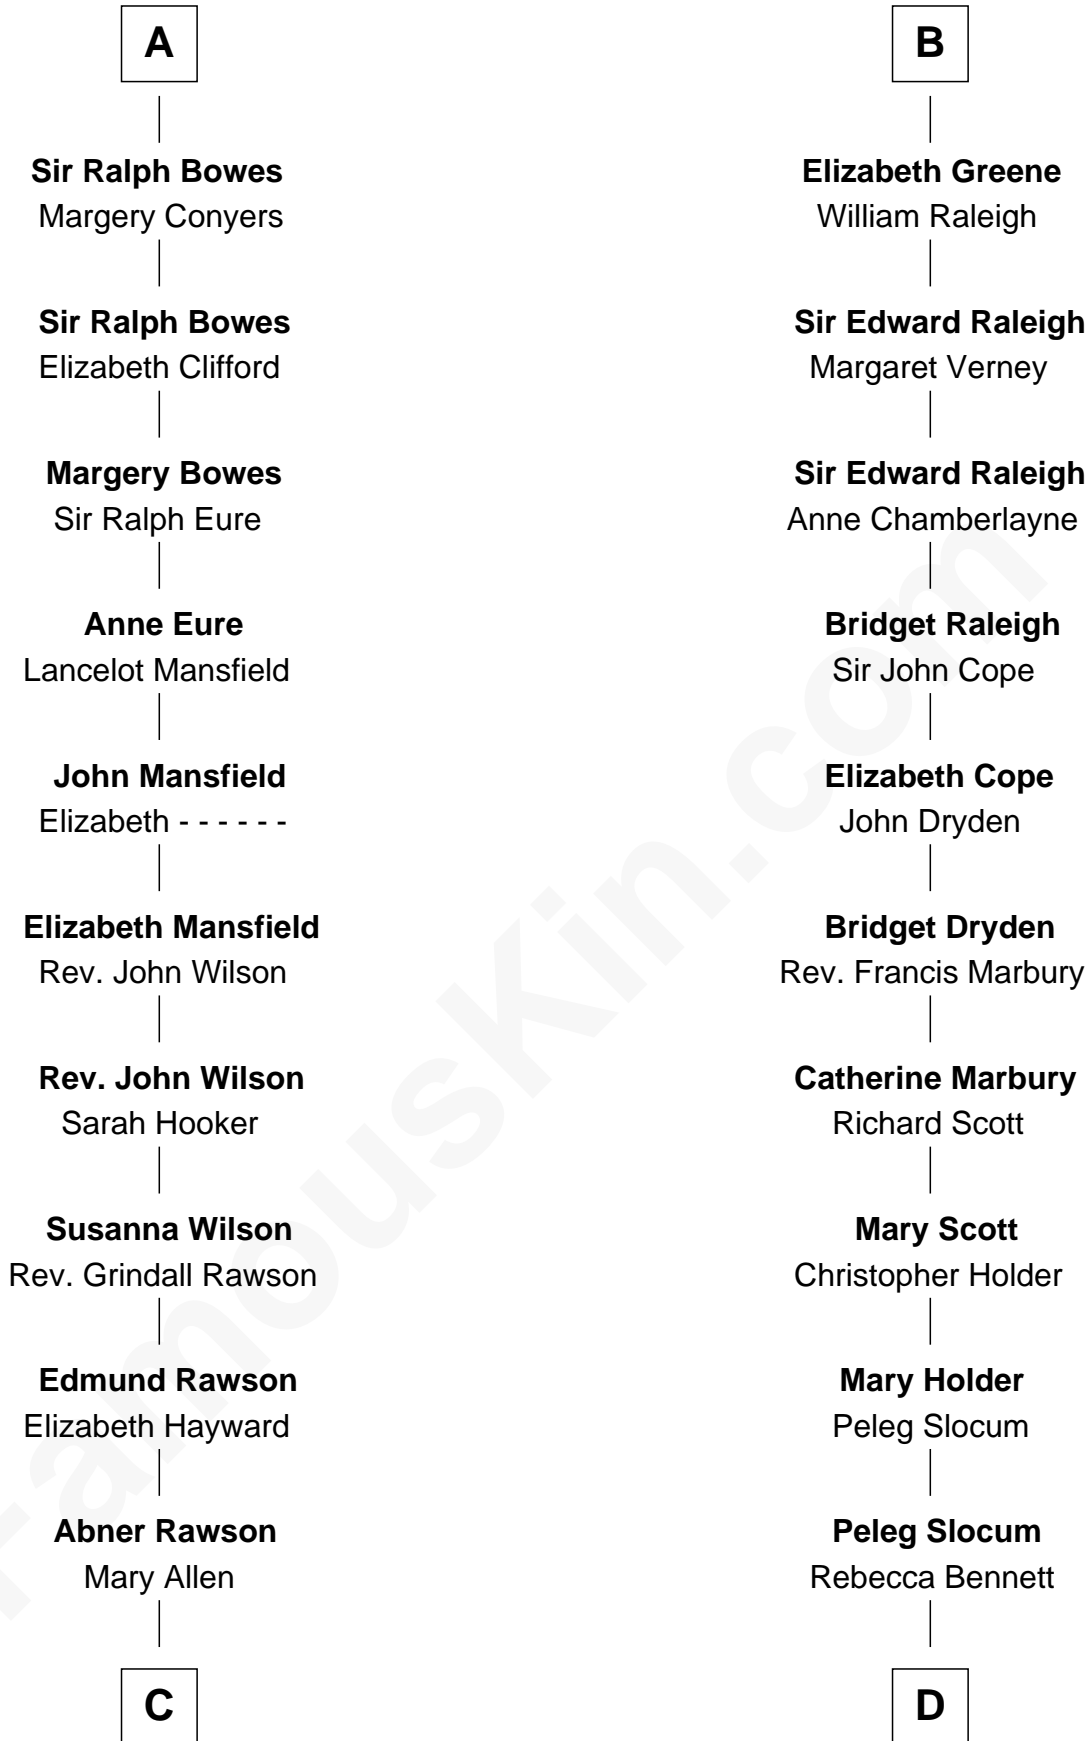

FamousKin.com
Relationship Chart of
William Howard Taft
27th U.S. President

20th cousin of

J. A. Folger
Founder of Folger Coffee Company

C

Rhoda Rawson

Aaron Taft

Peter Rawson Taft

Sylvia Howard

Alphonso Taft

Louisa Maria Torrey

William Howard Taft

27th U.S. President

D

Peleg Slocum

Elizabeth Brown

Rebecca Slocum