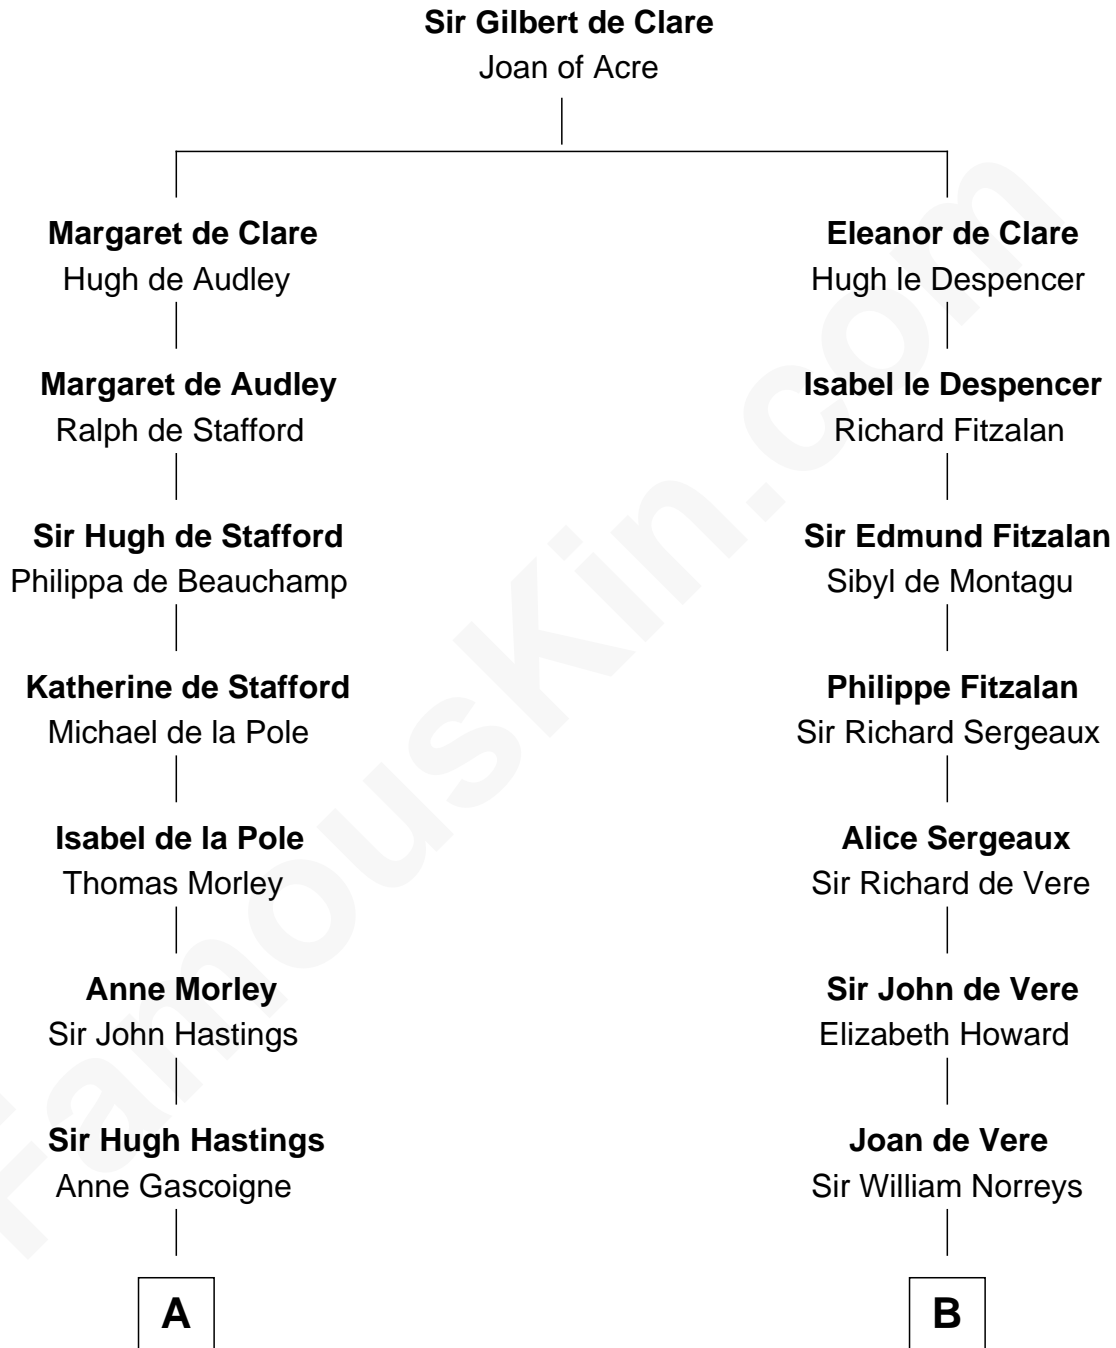

FamousKin.com

Relationship Chart of

William Howard Taft

27th U.S. President

16th cousin 4 times removed of

Samuel Howard
Boston Tea Party Participant

C

—
Rhoda Rawson

Aaron Taft

—
Peter Rawson Taft

Sylvia Howard

—
Alphonso Taft

Louisa Maria Torrey

—
William Howard Taft

27th U.S. President

FamousKin.com