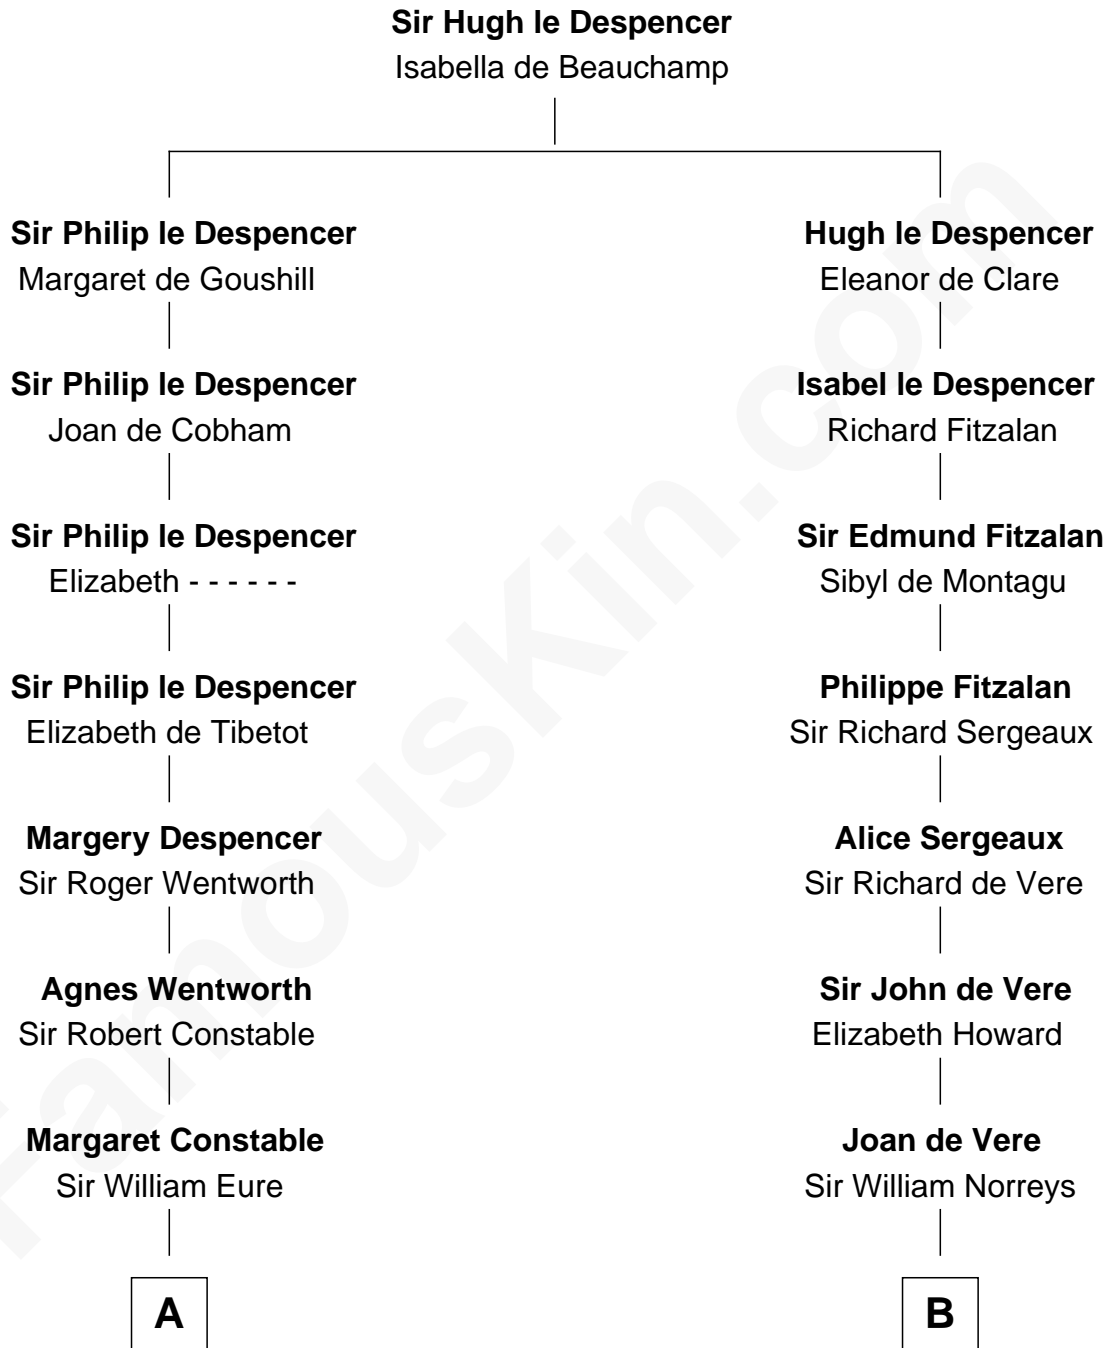

FamousKin.com
Relationship Chart of
William Howard Taft
27th U.S. President

16th cousin 4 times removed of

Samuel Howard
Boston Tea Party Participant

C

—
Rhoda Rawson

Aaron Taft
—

Peter Rawson Taft

Sylvia Howard
—

Alphonso Taft

Louisa Maria Torrey
—

William Howard Taft

27th U.S. President

FamousKin.com